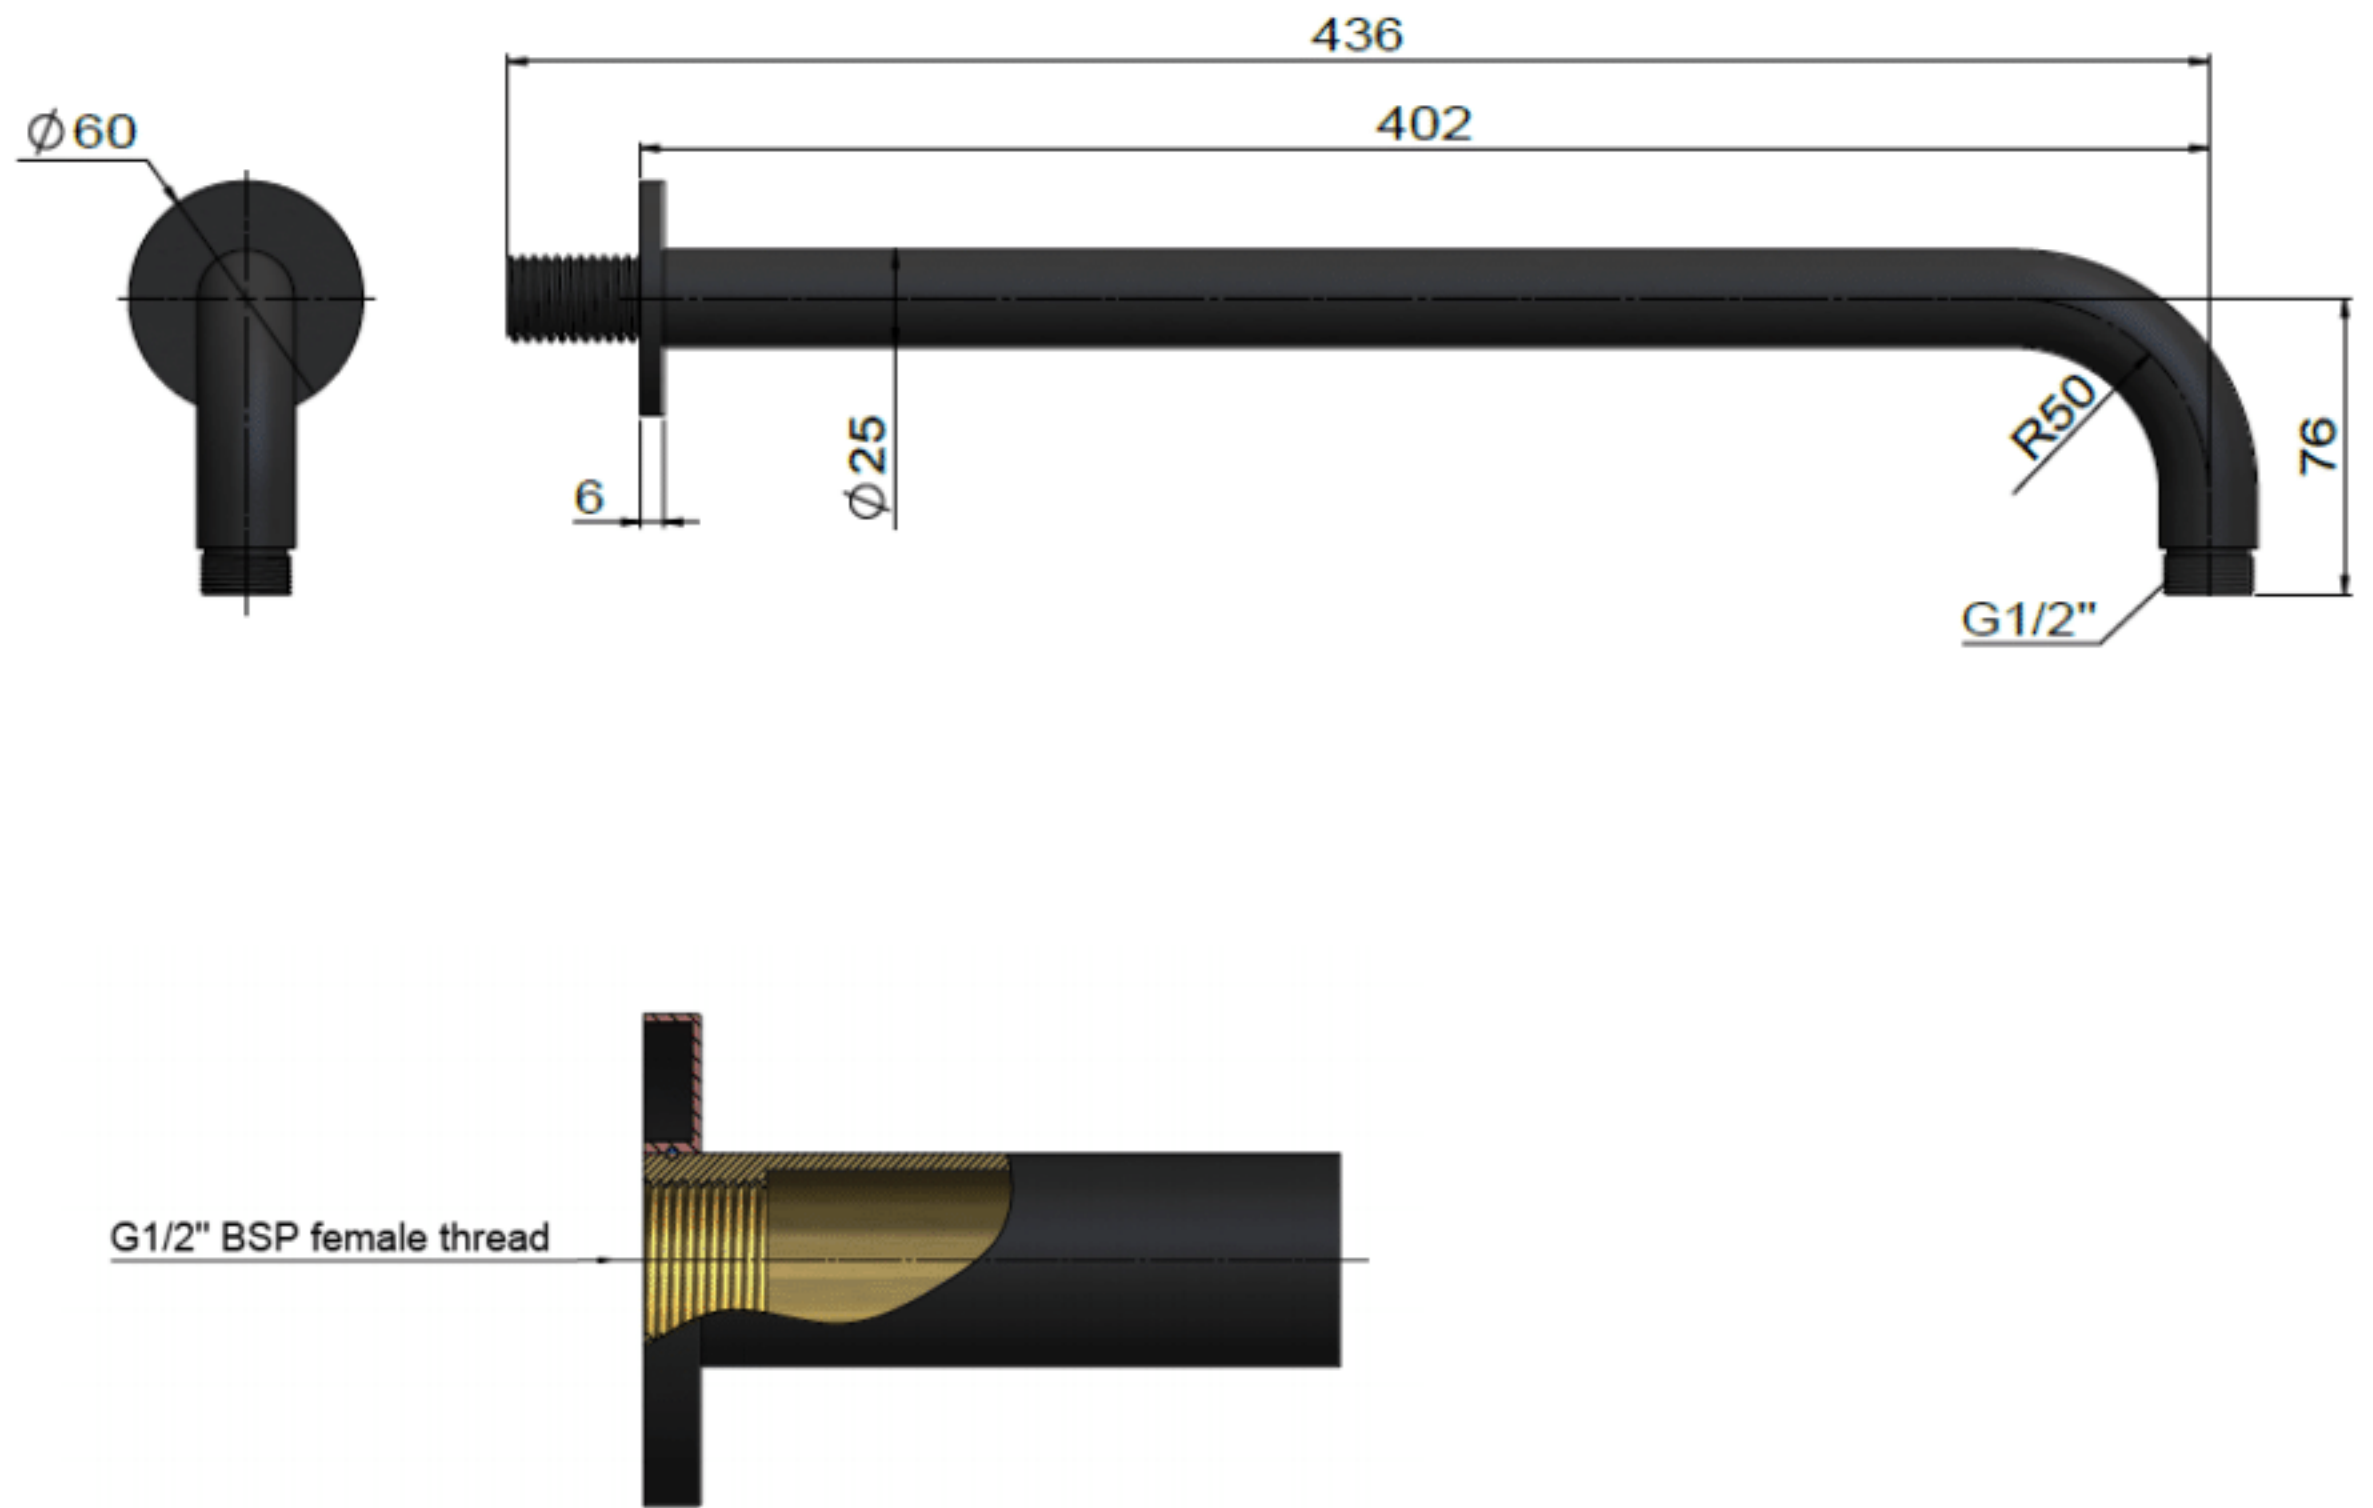

# MA09-400 WALL SHOWER ARM

meir®

## FEATURES

- Refer to the Meir website for warranty terms & conditions.
- Solid brass construction
- Box Weight 0.6kg
- 68mm long 1/2" threaded adapter included

## EXPLODED VIEW

NO.	Part Number
1	Ceiling arm
2	Cover plate