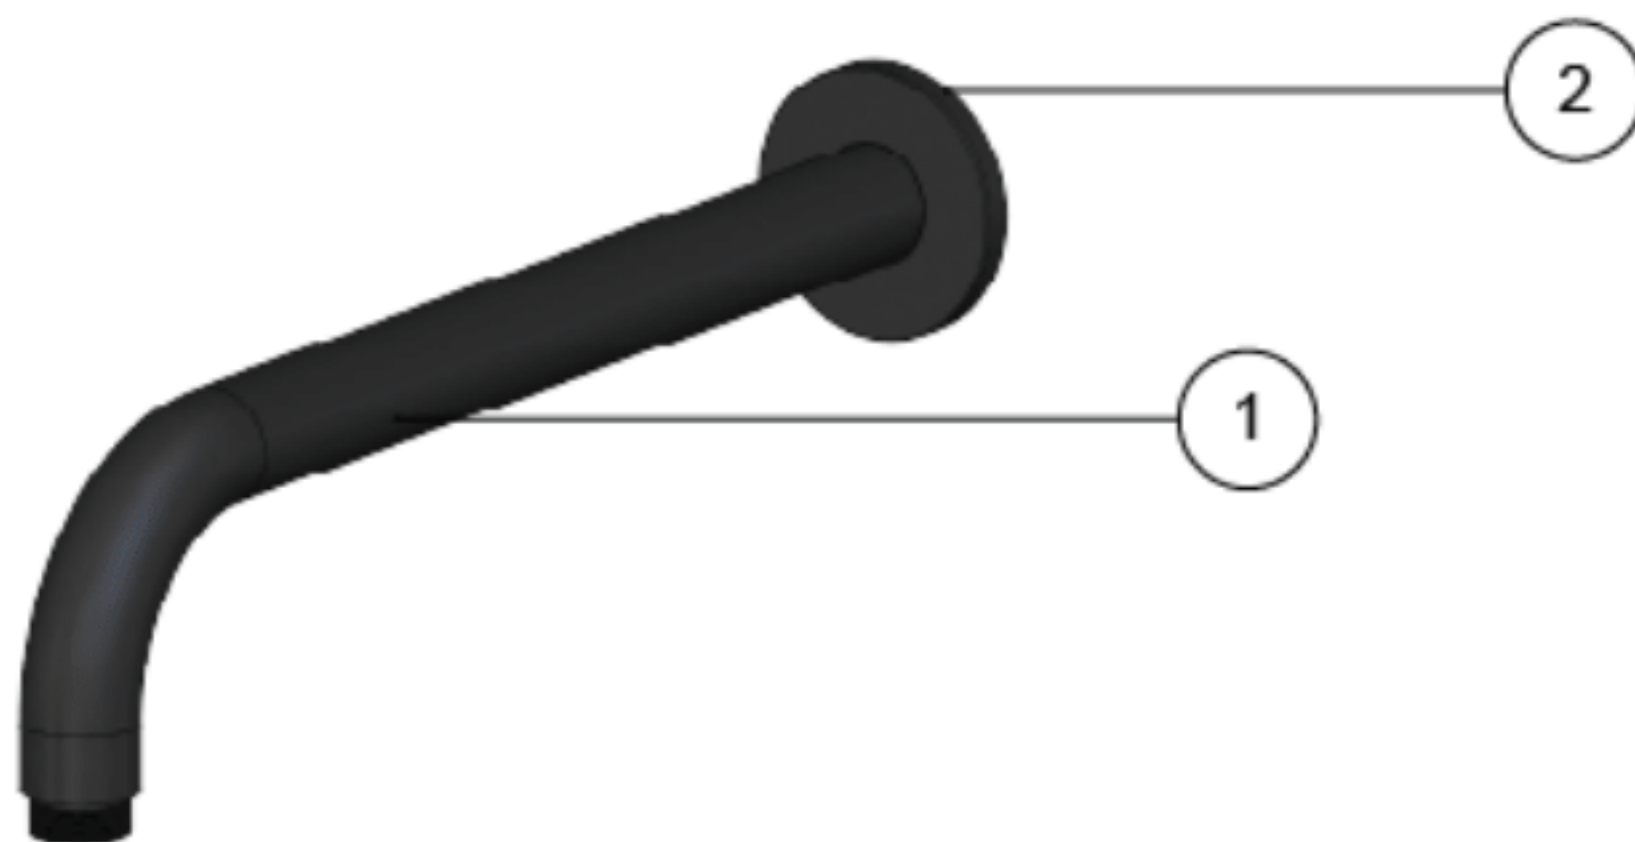

# MA09-400 WALL SHOWER ARM

meir®

## FEATURES

- Refer to the Meir website for warranty terms & conditions.
- Solid brass construction
- Box Weight 0.6kg
- 68mm long 1/2" threaded adapter included

## EXPLODED VIEW

NO.	Part Number
1	Ceiling arm
2	Cover plate