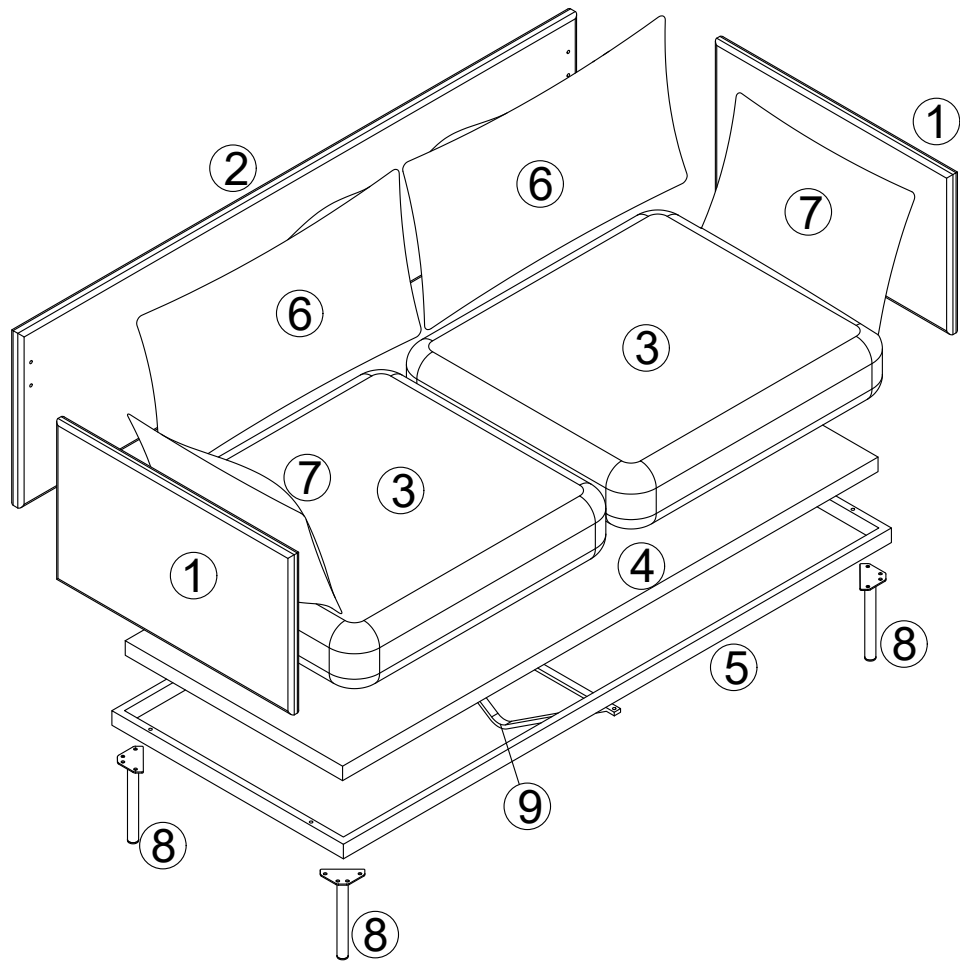

# CAMILLA LIGHT GREY 2 SEATER SOFA ASSEMBLY INSTRUCTIONS

10003626

1

- C  x4
- D  x2

2

C  x18

3

A  x4

4

- C  ×4
- E  ×2

5

6

B  x2

7

8

9