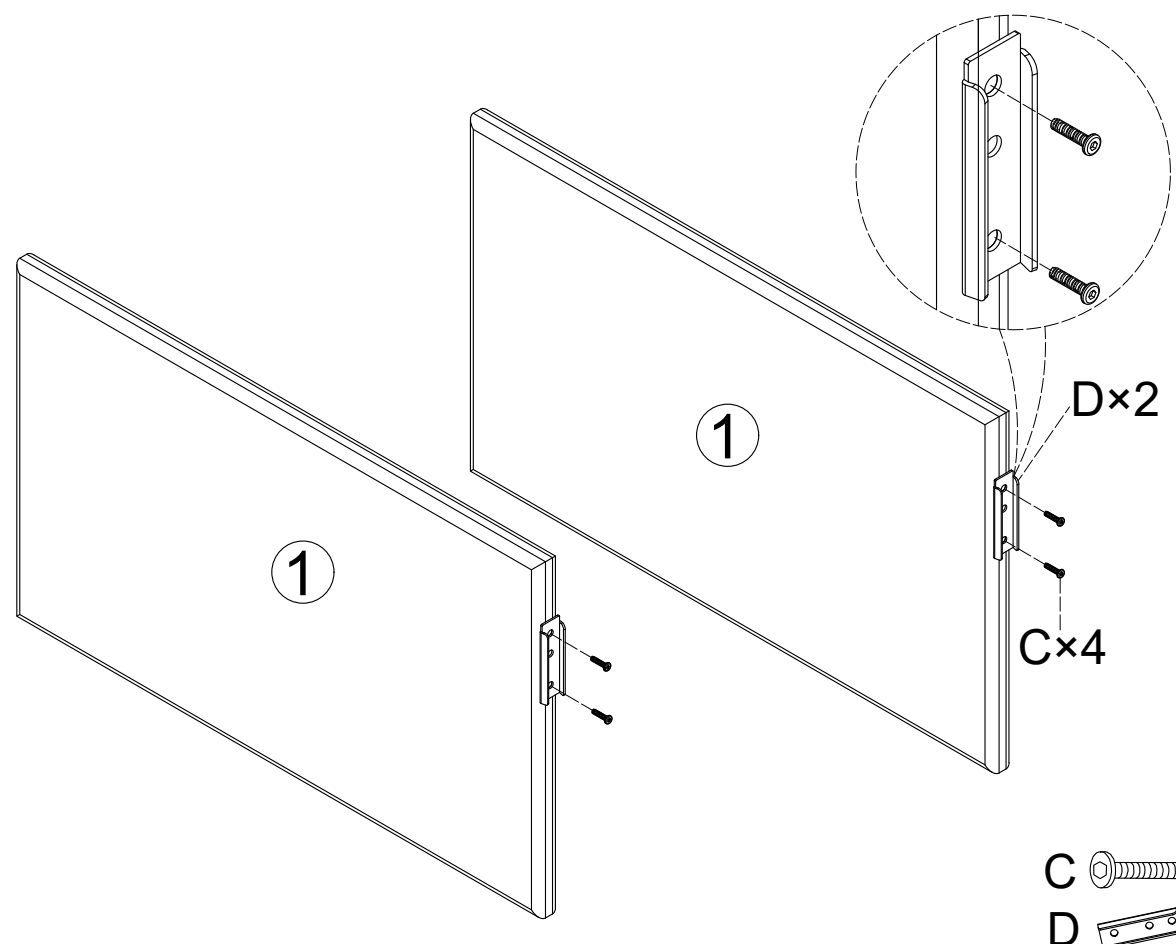

# CAMILLA LIGHT GREY 2 SEATER SOFA ASSEMBLY INSTRUCTIONS

10003626

1

- C  x4
- D  x2

2

C  x18

3

A  x4