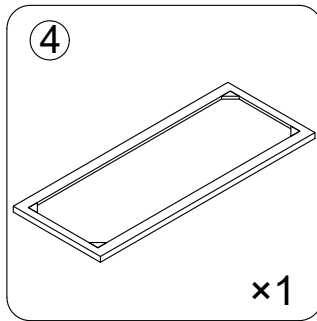

# CAMILLA LIGHT GREY 2 SEATER SOFA ASSEMBLY INSTRUCTIONS

10003626

1

- C  x4
- D  x2

2

C  x18

3

A  x4