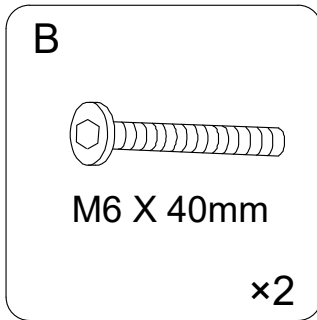

# CAMILLA LIGHT GREY 2 SEATER SOFA ASSEMBLY INSTRUCTIONS

10003626

1

- C  x4
- D  x2

2

C  x18

3

A  x4