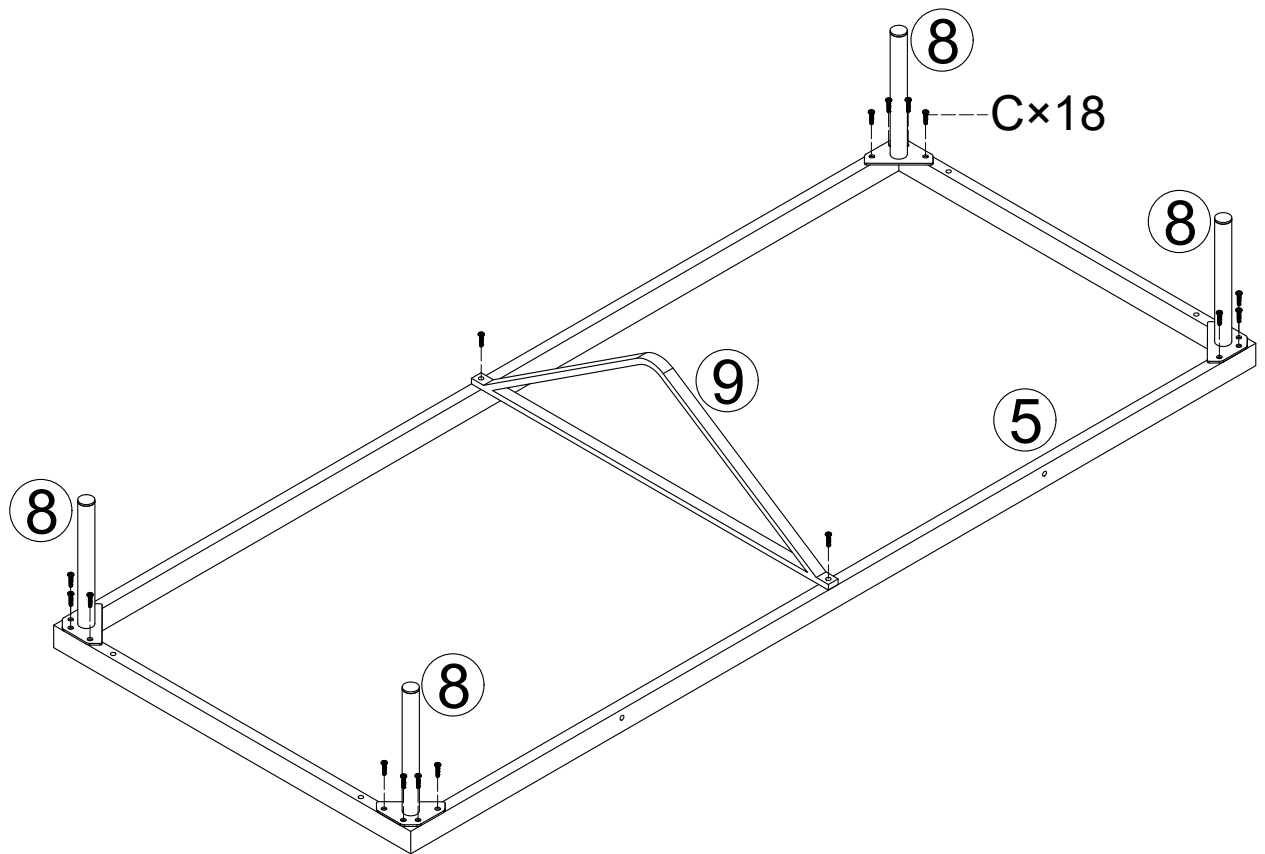

# CAMILLA LIGHT GREY 2 SEATER SOFA ASSEMBLY INSTRUCTIONS

10003626

1

- C  x4
- D  x2

2

C  x18

3

A  x4

4

- C  ×4
- E  ×2

5

6

B  x2

7

8

9