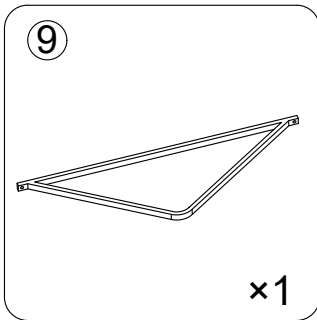

# CAMILLA LIGHT GREY 2 SEATER SOFA ASSEMBLY INSTRUCTIONS

10003626

1

- C  x4
- D  x2

2

C  x18

3

A  x4