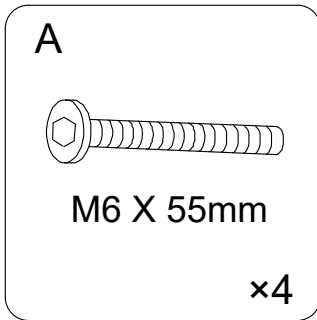

# CAMILLA LIGHT GREY 2 SEATER SOFA ASSEMBLY INSTRUCTIONS

10003626

1

- C  x4
- D  x2

2

C  x18

3

A  x4