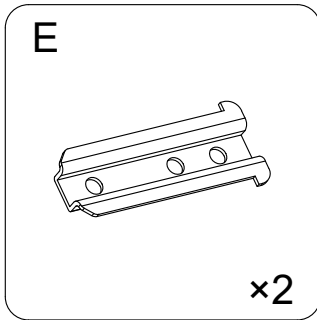

# CAMILLA LIGHT GREY 2 SEATER SOFA ASSEMBLY INSTRUCTIONS

10003626

1

- C  x4
- D  x2

2

C  x18

3

A  x4