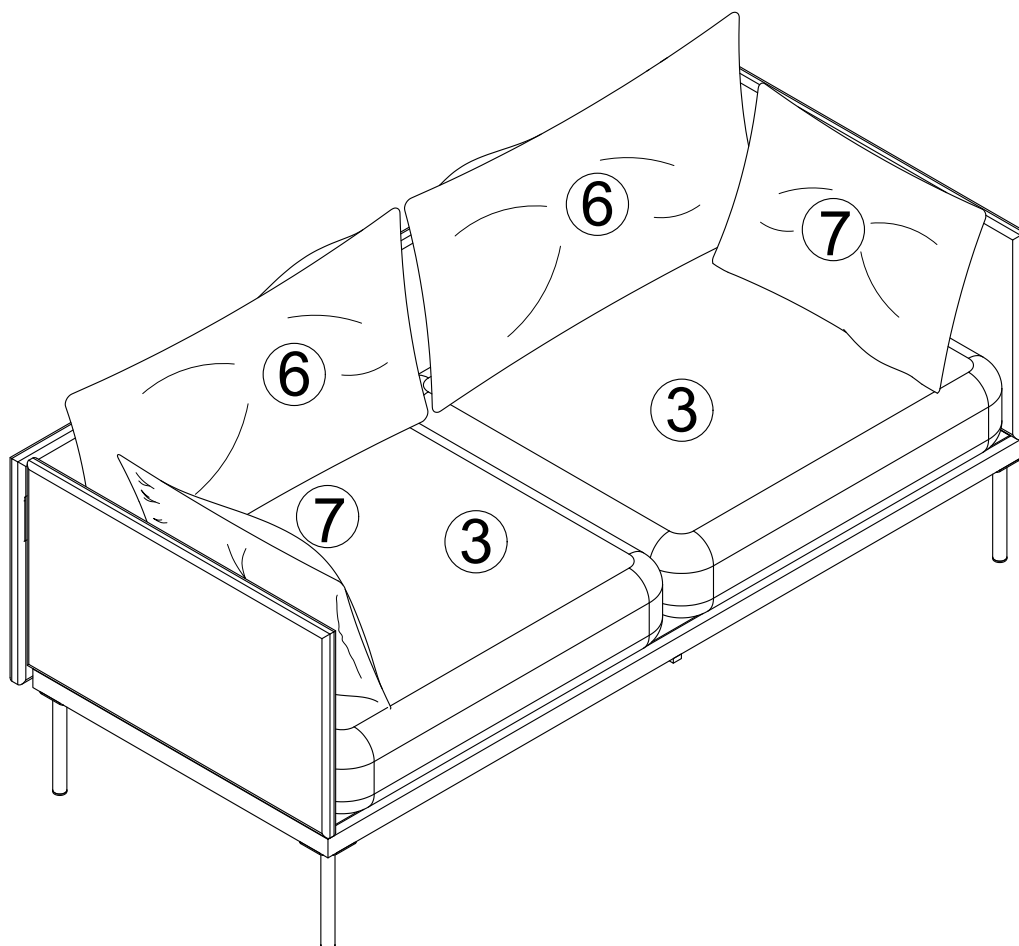

# CAMILLA LIGHT GREY 2 SEATER SOFA ASSEMBLY INSTRUCTIONS

10003626

1

- C  x4
- D  x2

2

C  x18

3

A  x4

4

- C  ×4
- E  ×2

5

6

B  x2

7

8

9