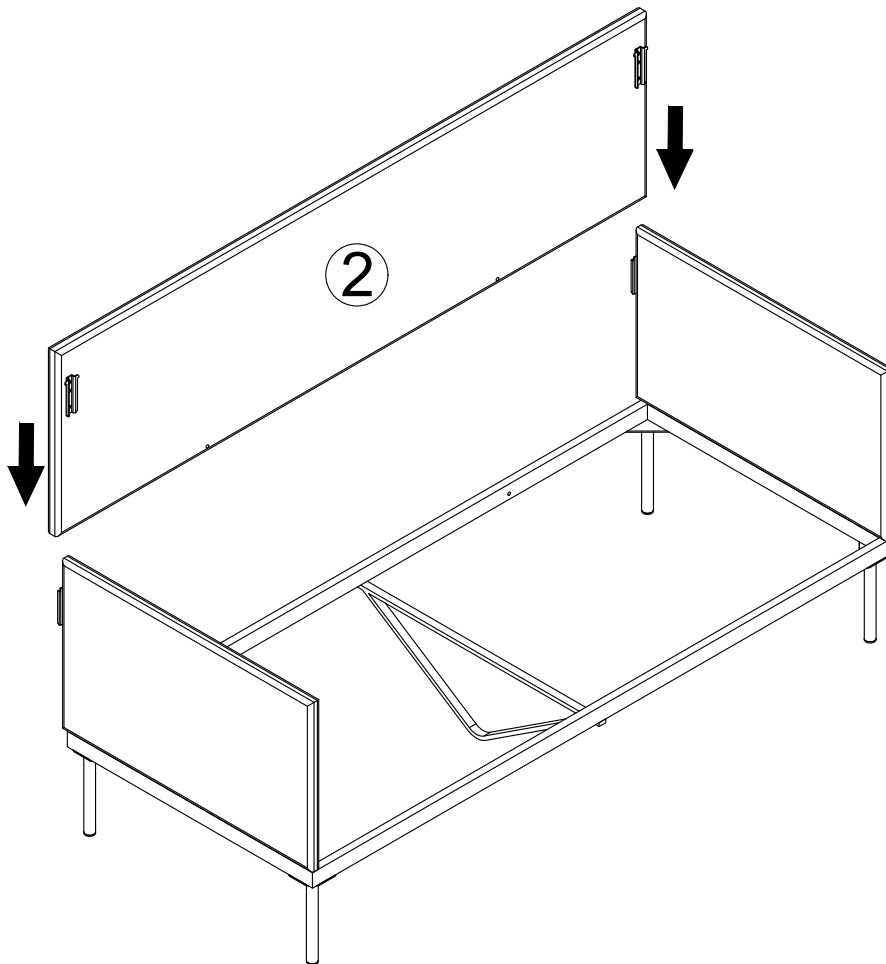

# CAMILLA LIGHT GREY 2 SEATER SOFA ASSEMBLY INSTRUCTIONS

10003626

1

- C  x4
- D  x2

2

C  x18

3

A  x4

4

- C  ×4
- E  ×2

5

6

B  x2

7

8

9