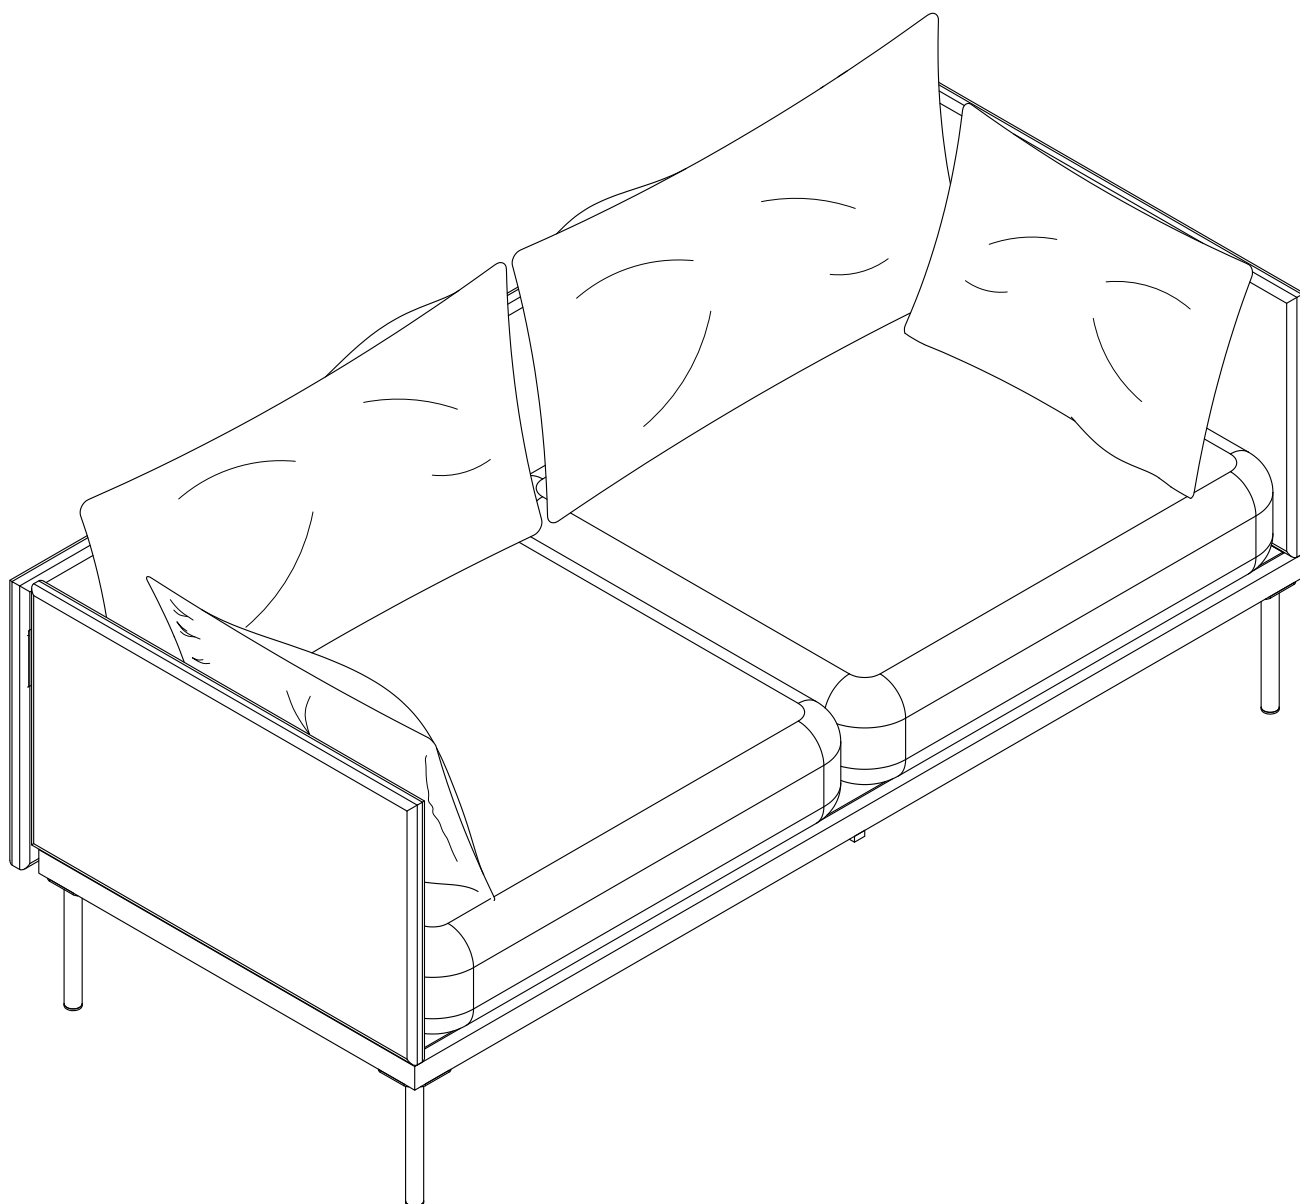

# CAMILLA LIGHT GREY 2 SEATER SOFA ASSEMBLY INSTRUCTIONS

10003626

1

- C  x4
- D  x2

2

C  x18

3

A  x4

4

- C  ×4
- E  ×2

5

6

B  x2

7

8

9