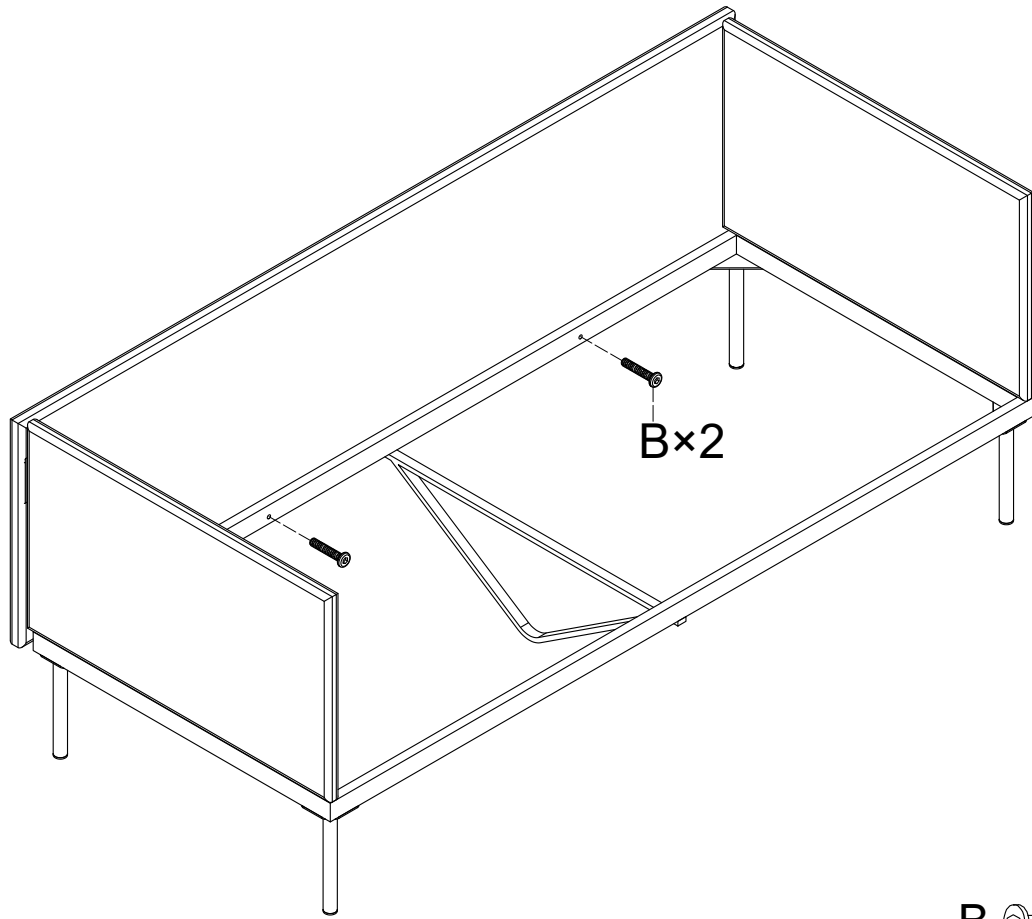

# CAMILLA LIGHT GREY 2 SEATER SOFA ASSEMBLY INSTRUCTIONS

10003626

1

- C  x4
- D  x2

2

C  x18

3

A  x4

4

- C  ×4
- E  ×2

5

6

B  x2

7

8

9