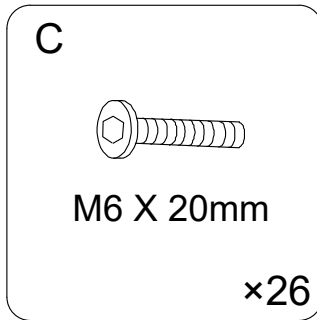

# CAMILLA LIGHT GREY 2 SEATER SOFA ASSEMBLY INSTRUCTIONS

10003626

1

- C  x4
- D  x2

2

C  x18

3

A  x4