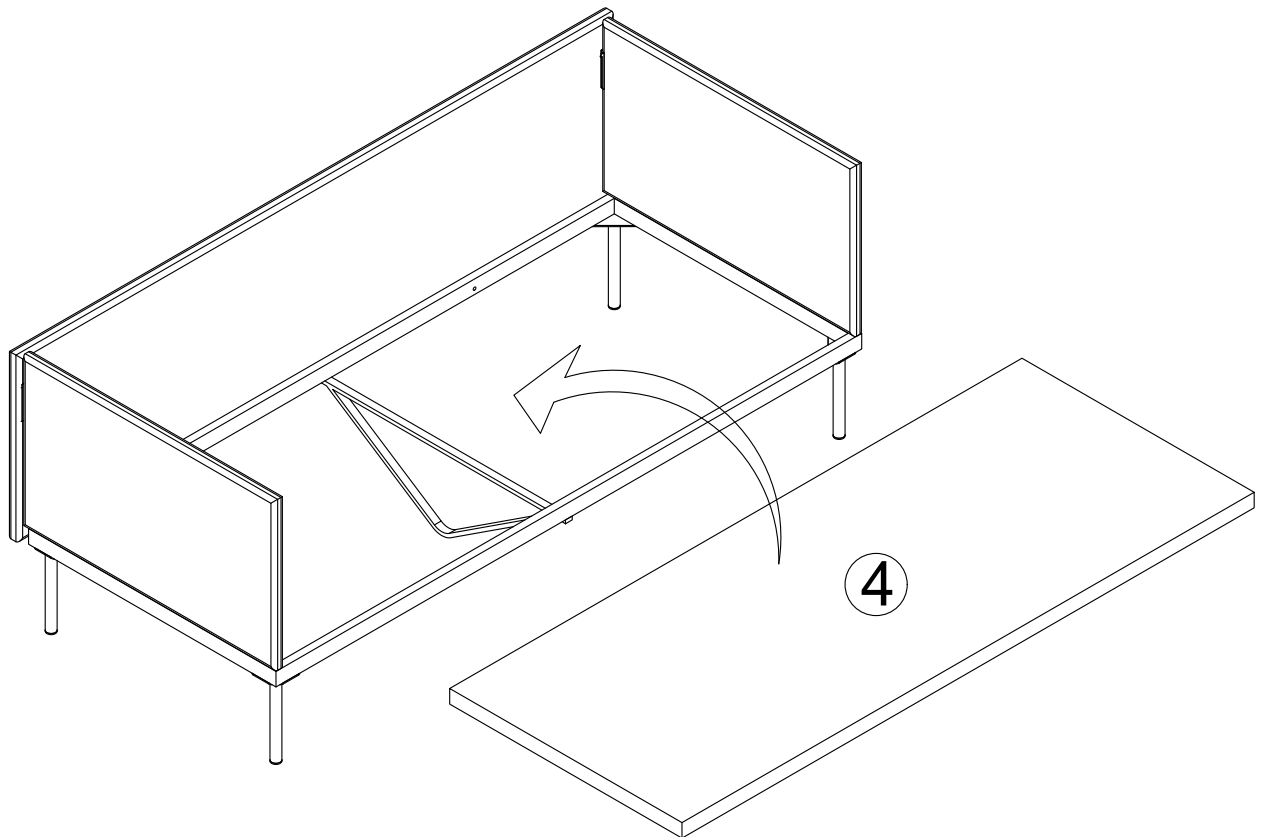

# CAMILLA LIGHT GREY 2 SEATER SOFA ASSEMBLY INSTRUCTIONS

10003626

1

- C  x4
- D  x2

2

C  x18

3

A  x4

4

- C  ×4
- E  ×2

5

6

B  x2

7

8

9