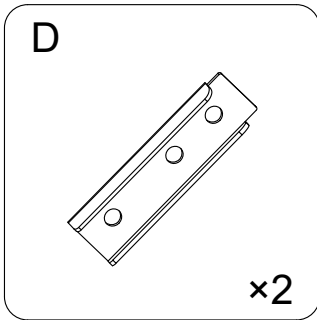

# CAMILLA LIGHT GREY 2 SEATER SOFA ASSEMBLY INSTRUCTIONS

10003626

1

- C  x4
- D  x2

2

C  x18

3

A  x4