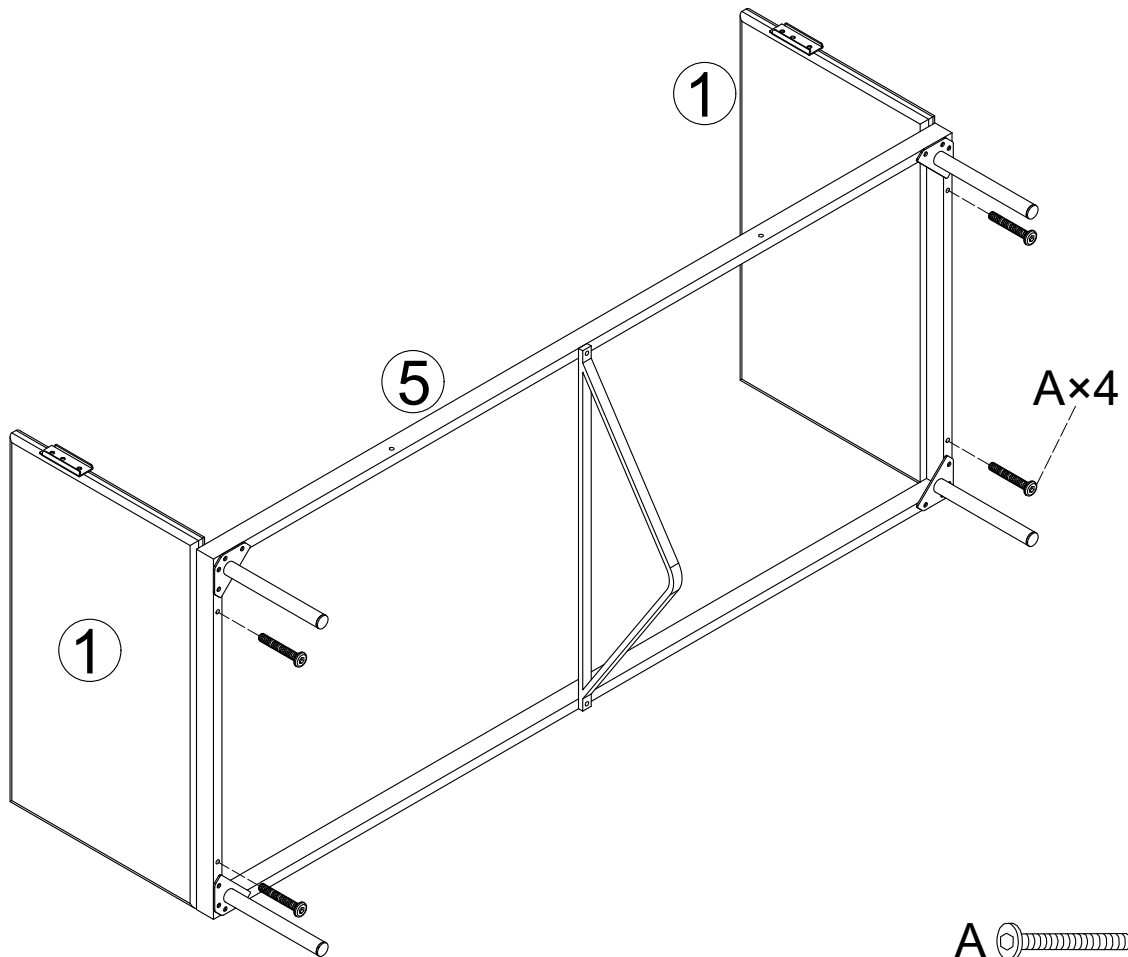

# CAMILLA LIGHT GREY 2 SEATER SOFA ASSEMBLY INSTRUCTIONS

10003626

1

- C  x4
- D  x2

2

C  x18

3

A  x4