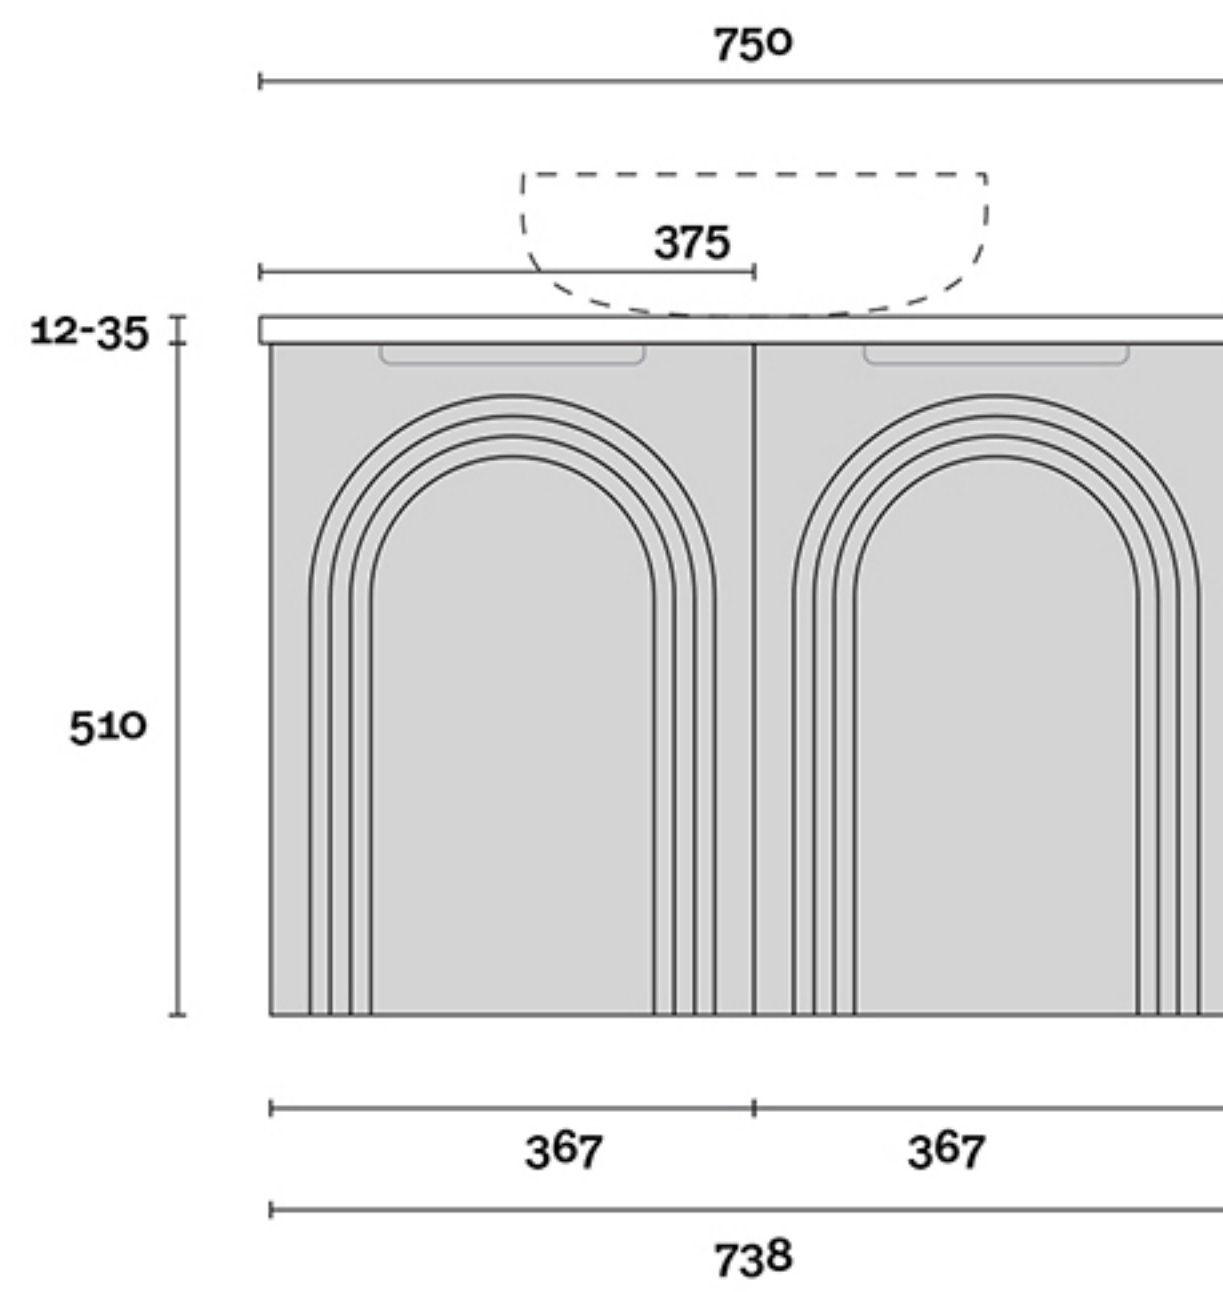

PROFILE

CONFIGURATION

Wallmount

PLAN

Latest version: 22/04/2025