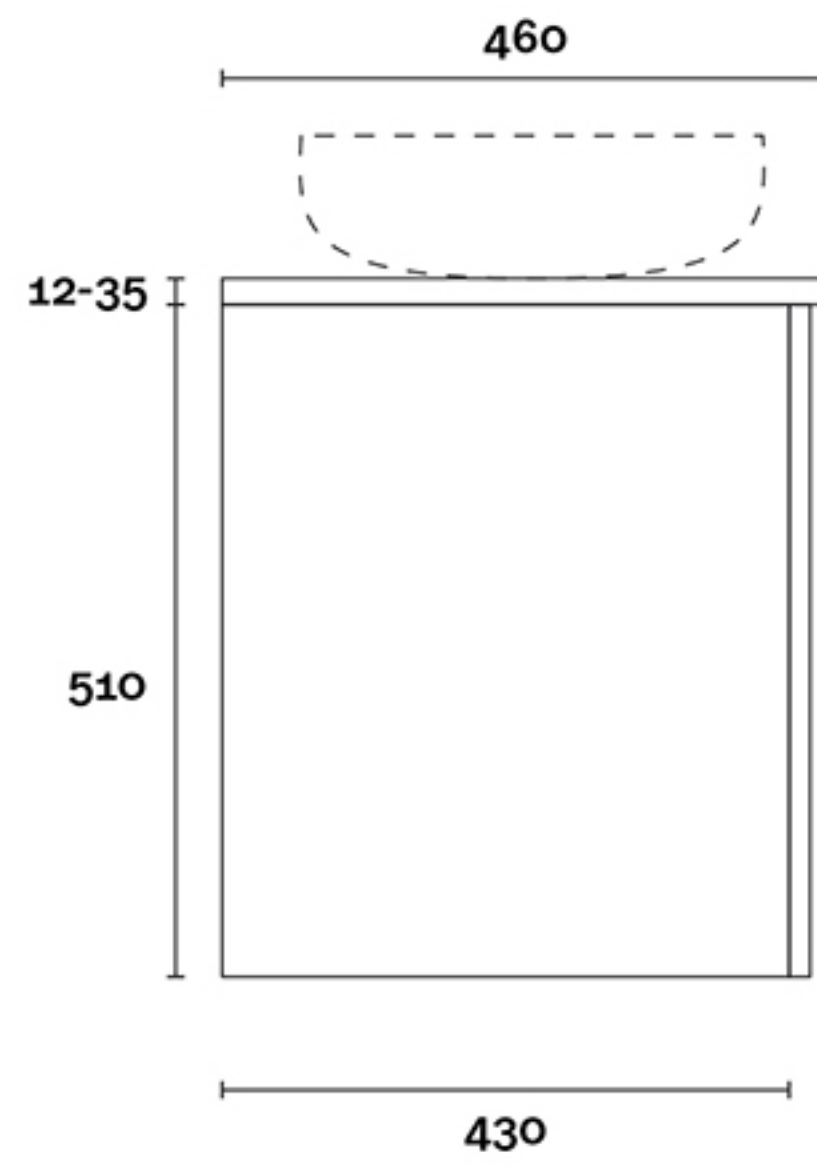

PROFILE

CONFIGURATION

Wallmount

PLAN

Latest version: 22/04/2025