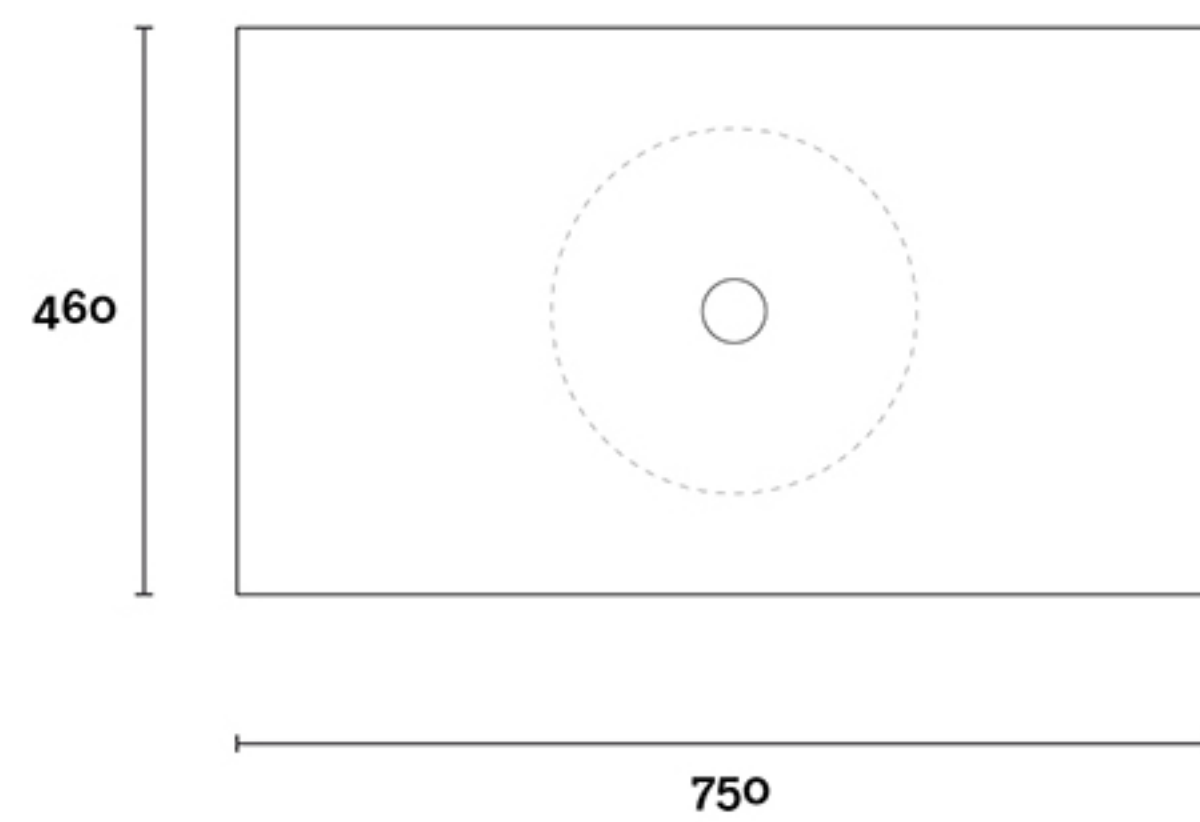

PROFILE

CONFIGURATION

Wallmount

PLAN

Latest version: 22/04/2025