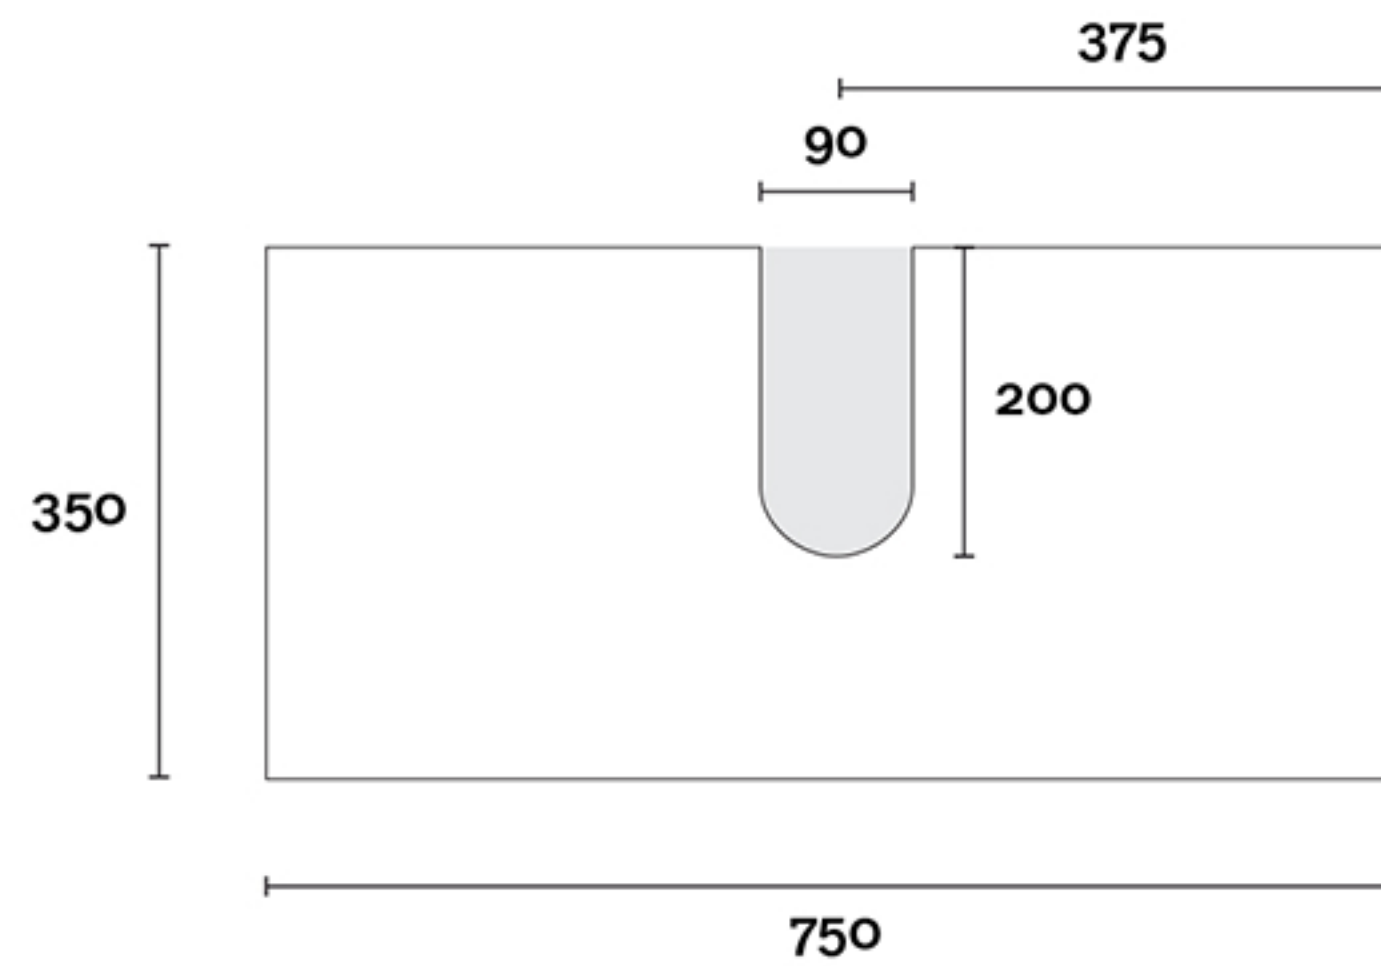

PROFILE

CONFIGURATION

Wallmount

TOP DRAWER BOX

Latest version: 22/01/2025