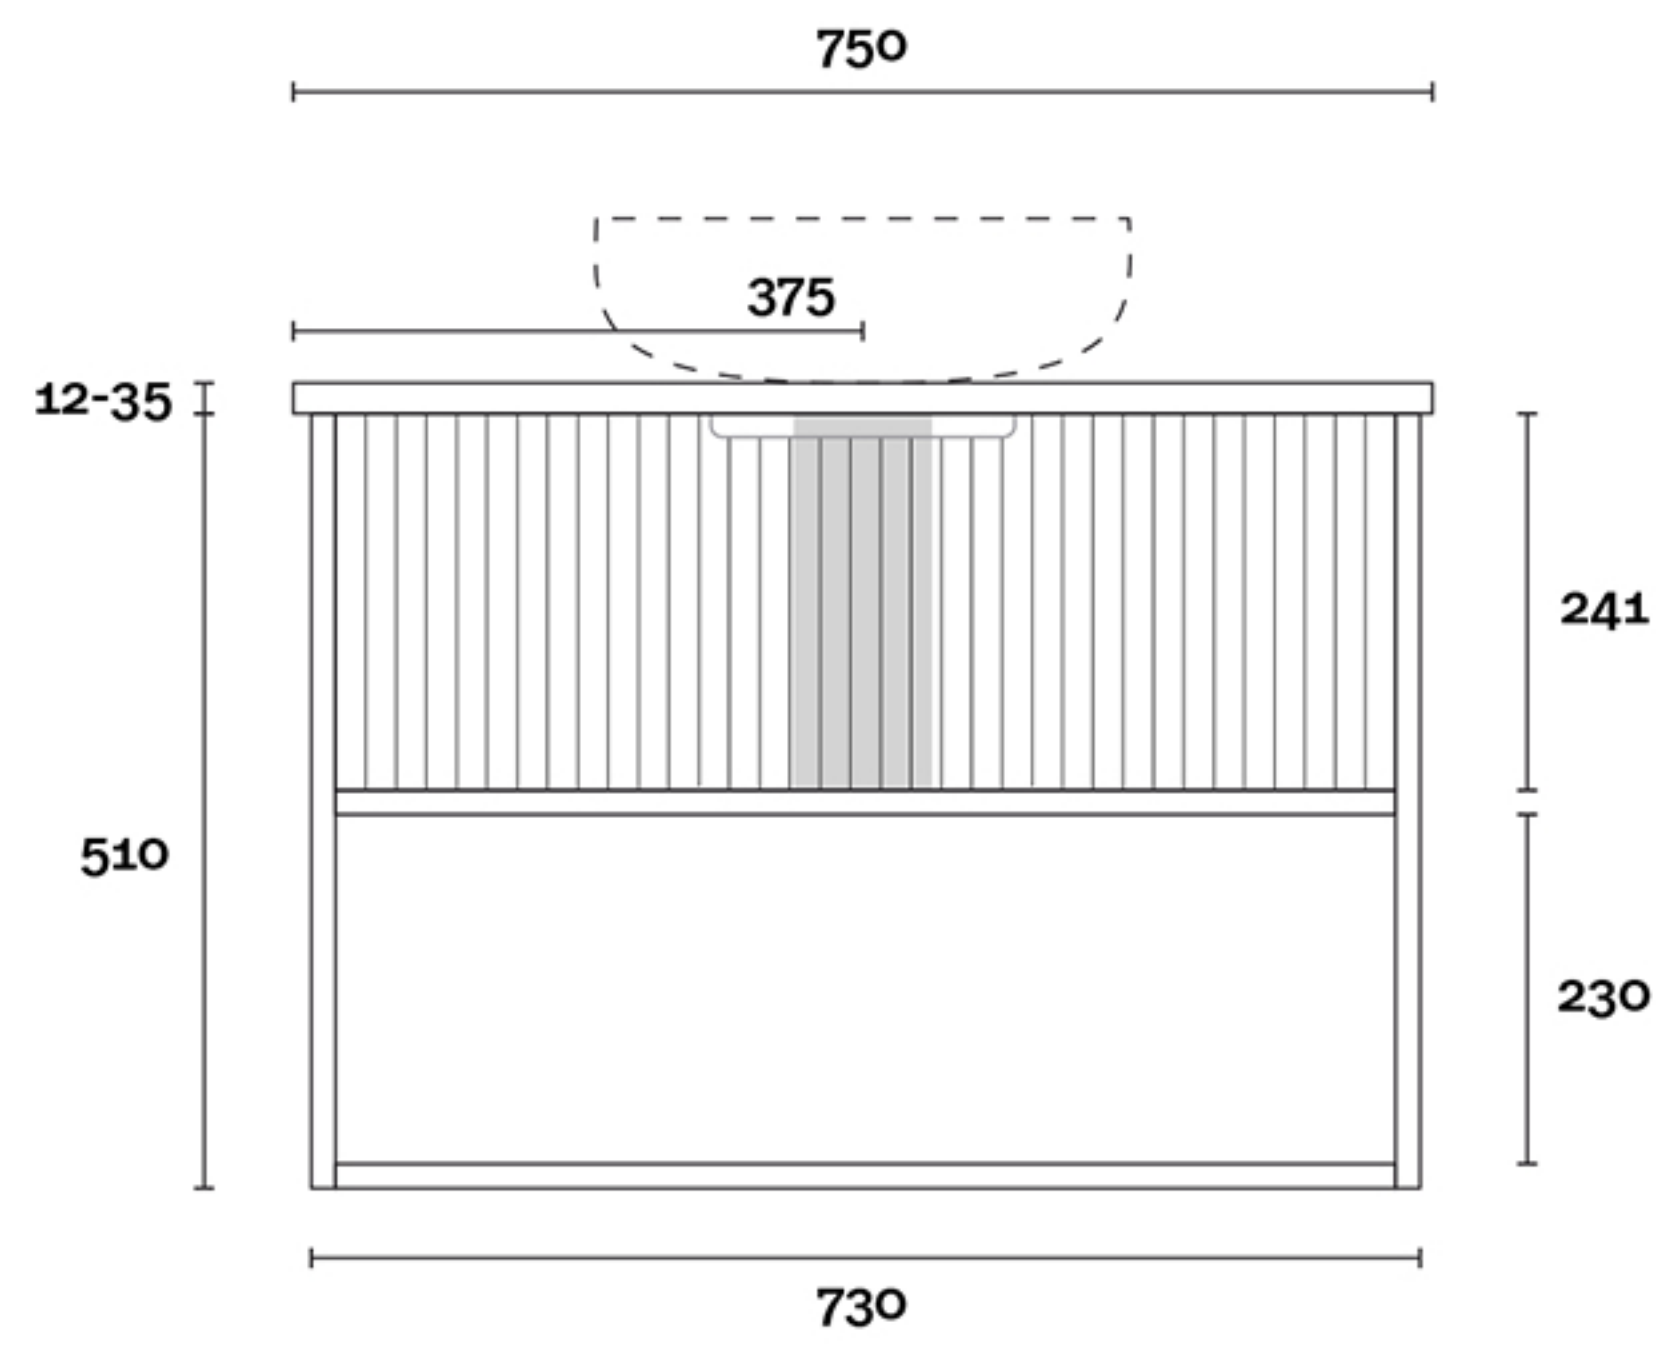

PROFILE

CONFIGURATION

Wallmount

TOP DRAWER BOX

Latest version: 22/01/2025