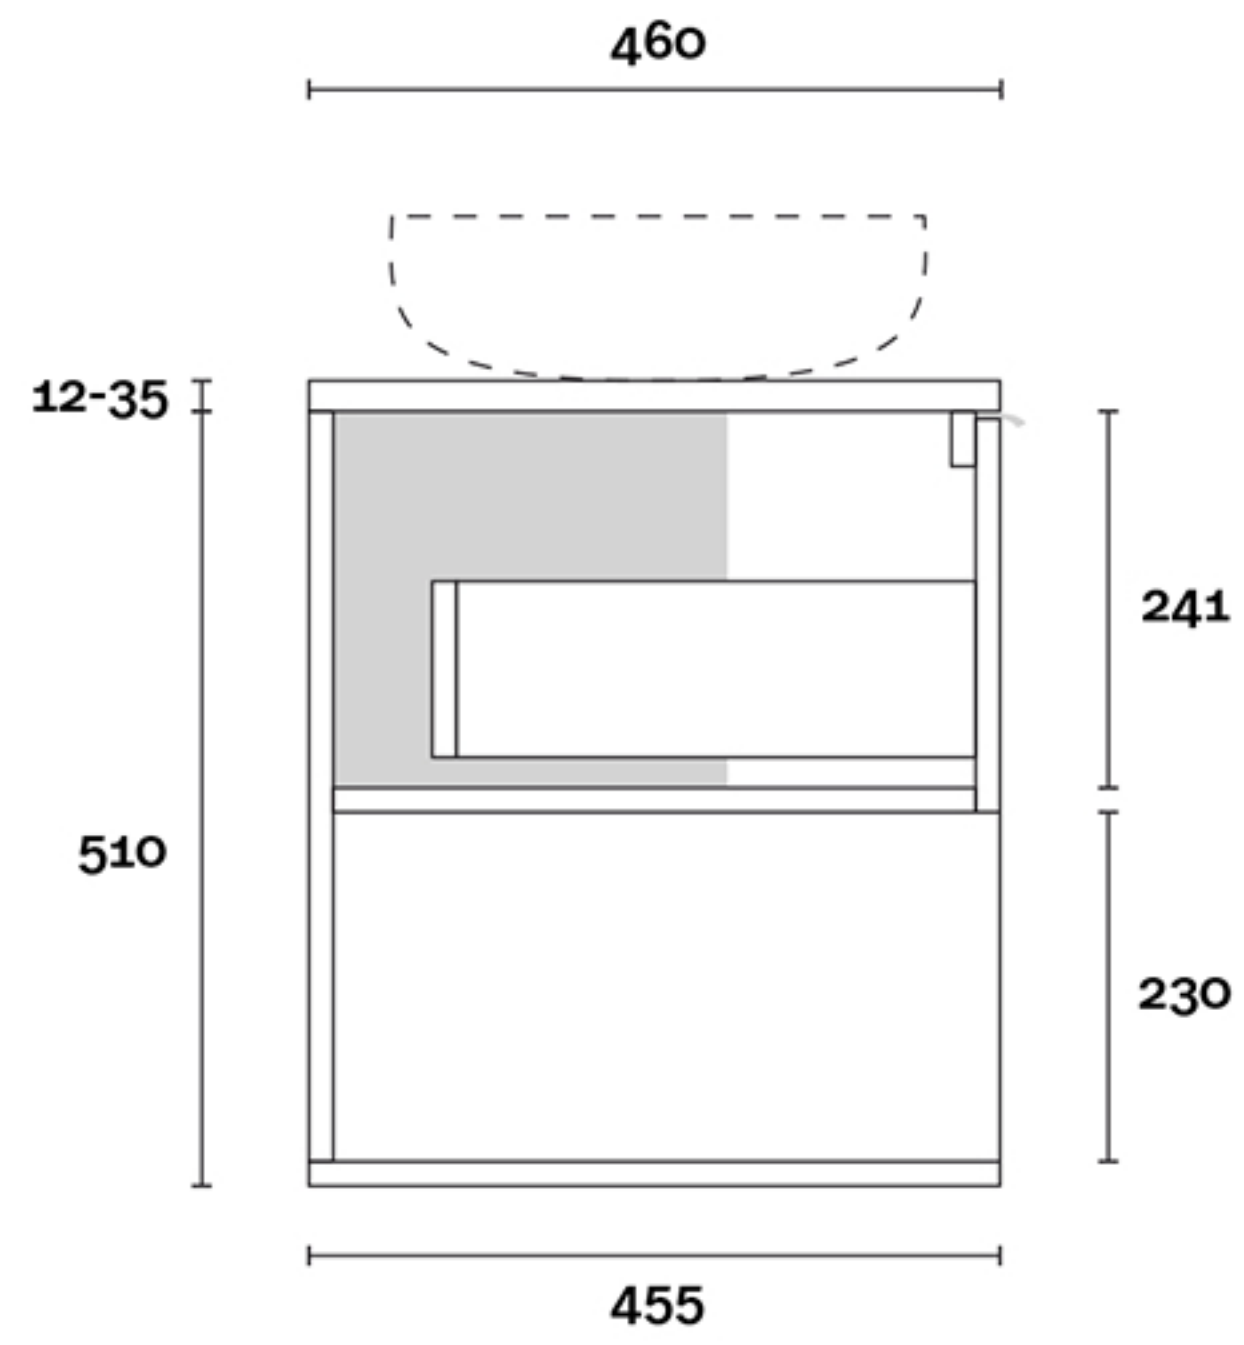

PROFILE

CONFIGURATION

Wallmount

TOP DRAWER BOX

Latest version: 22/01/2025