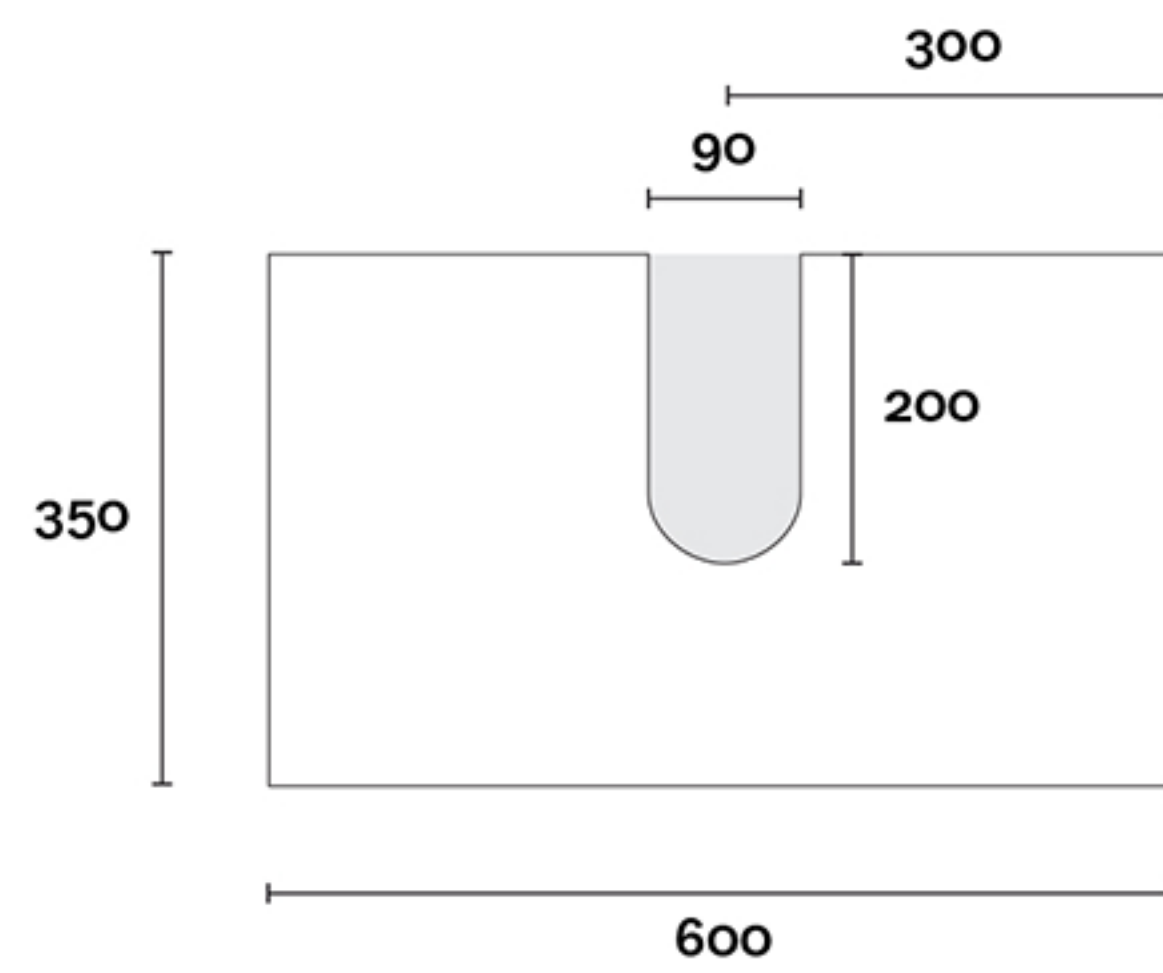

PROFILE

CONFIGURATION

Wallmount

TOP DRAWER BOX

Latest version: 22/01/2025