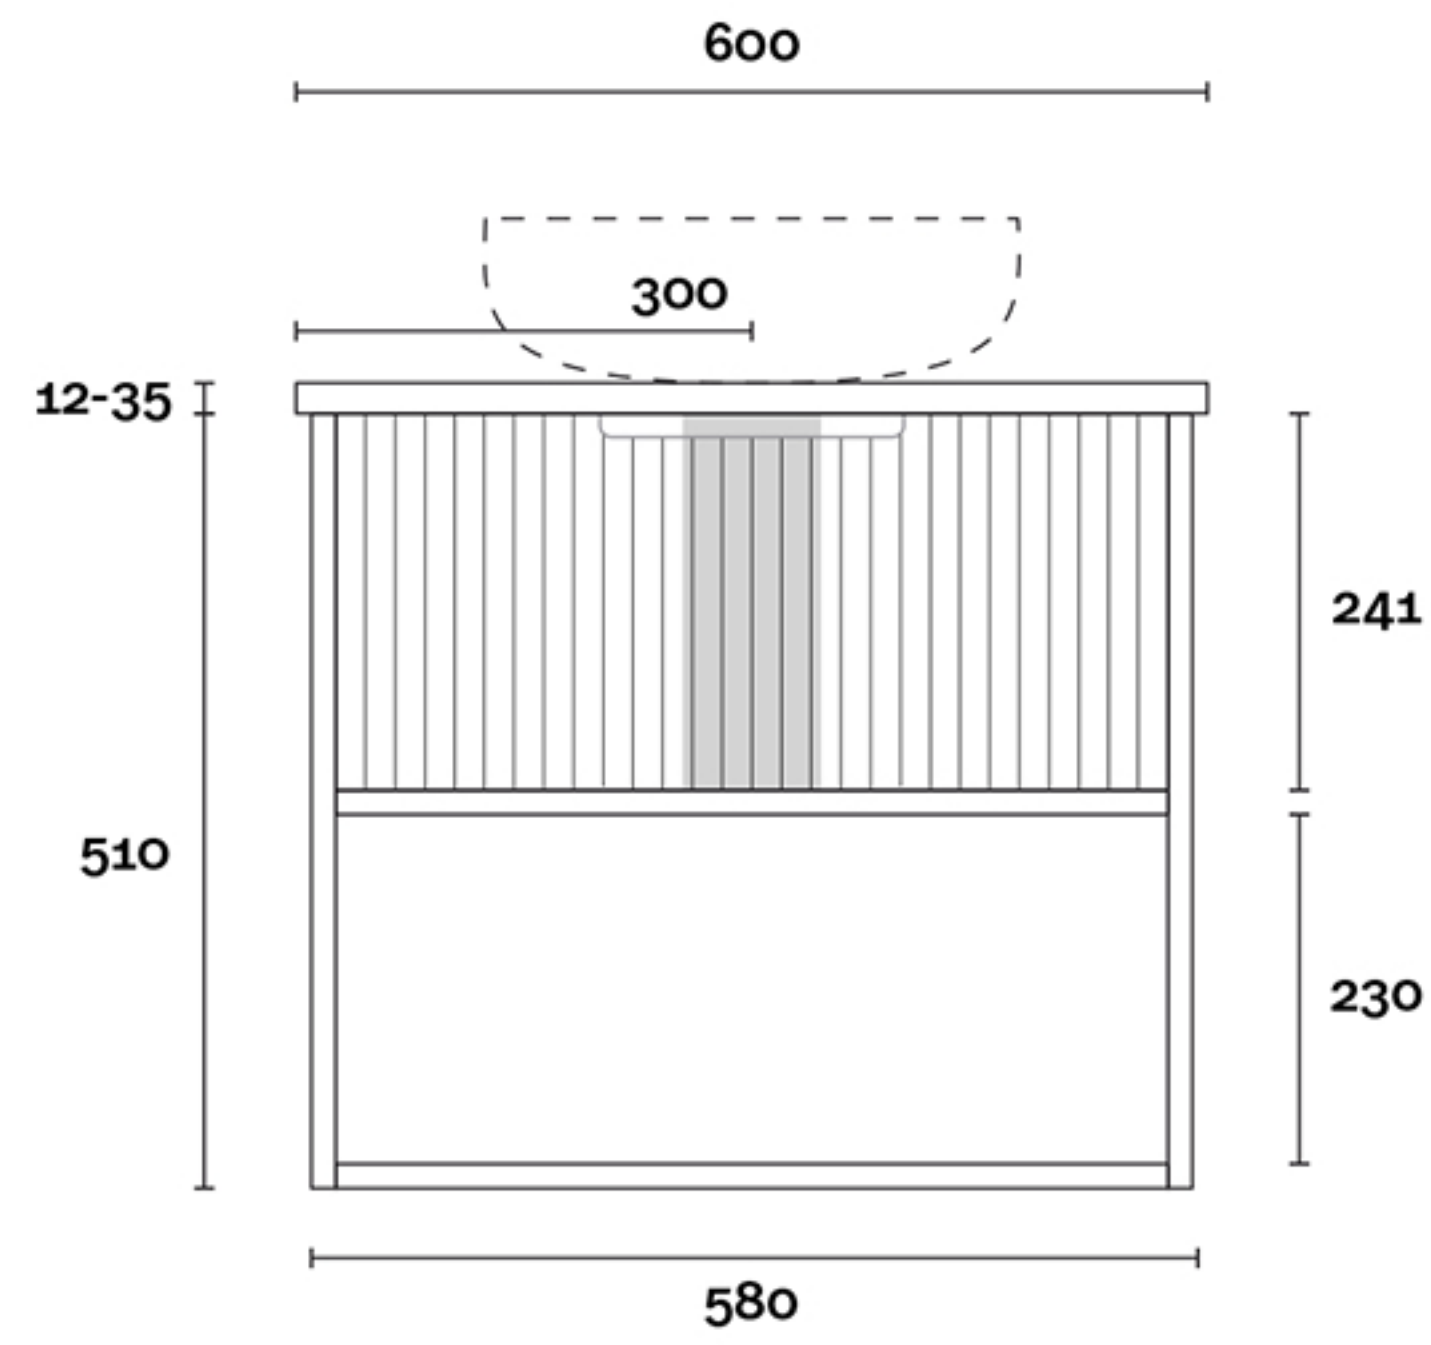

PROFILE

CONFIGURATION

Wallmount

TOP DRAWER BOX

Latest version: 22/01/2025