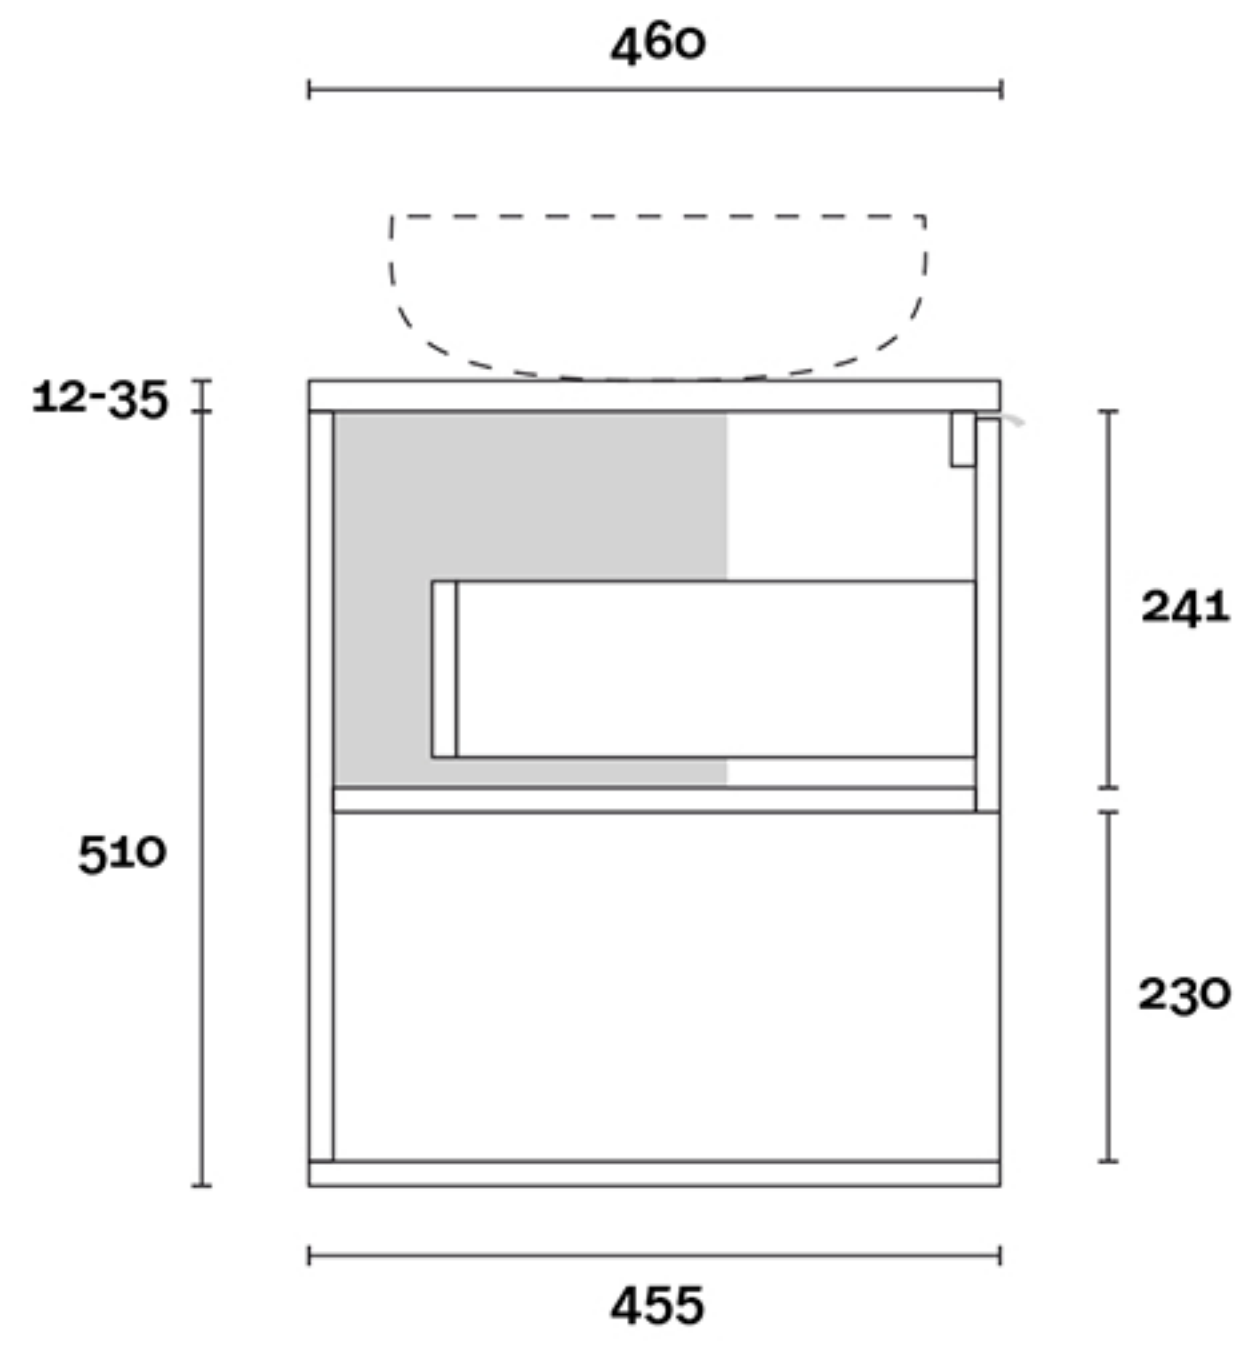

PROFILE

CONFIGURATION

Wallmount

TOP DRAWER BOX

Latest version: 22/01/2025