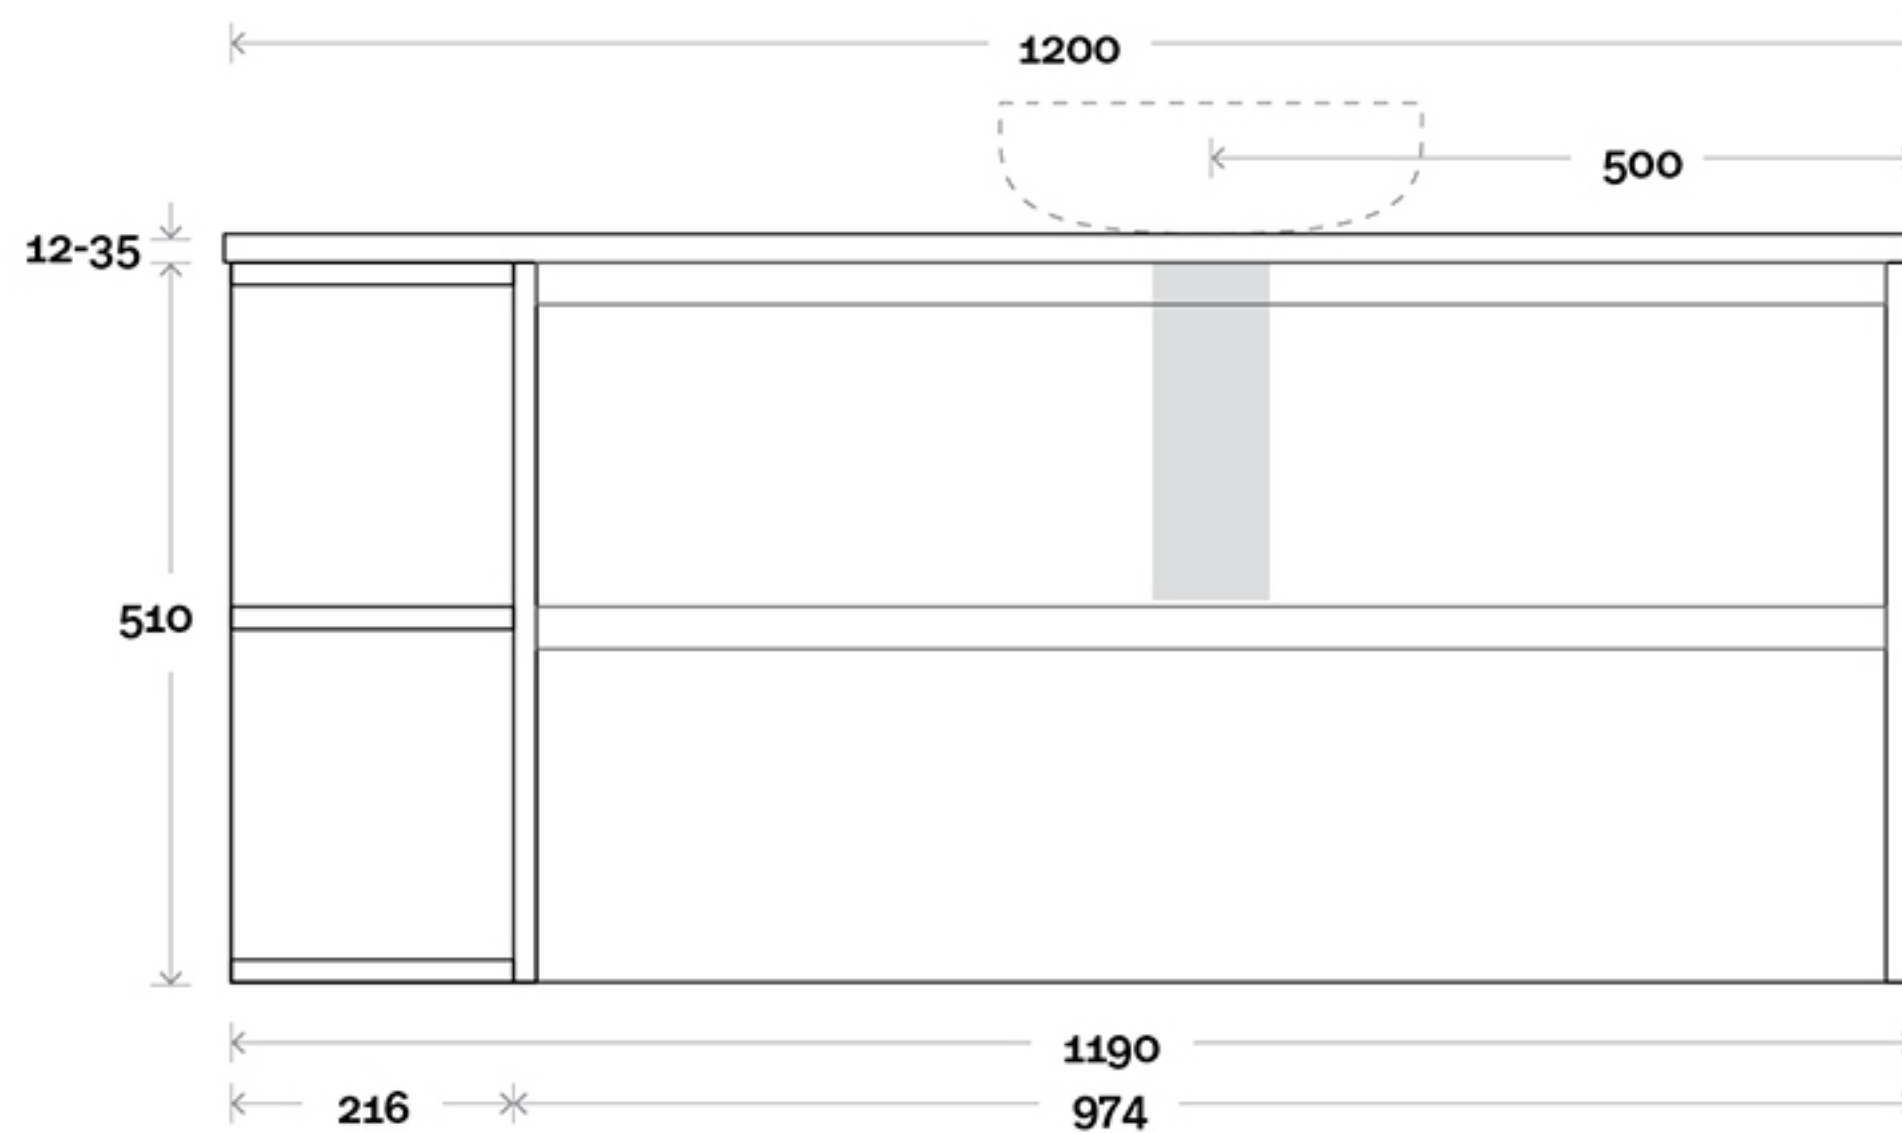

PROFILE

CONFIGURATION

Wallmount

PLAN

Latest version: 22/04/2025