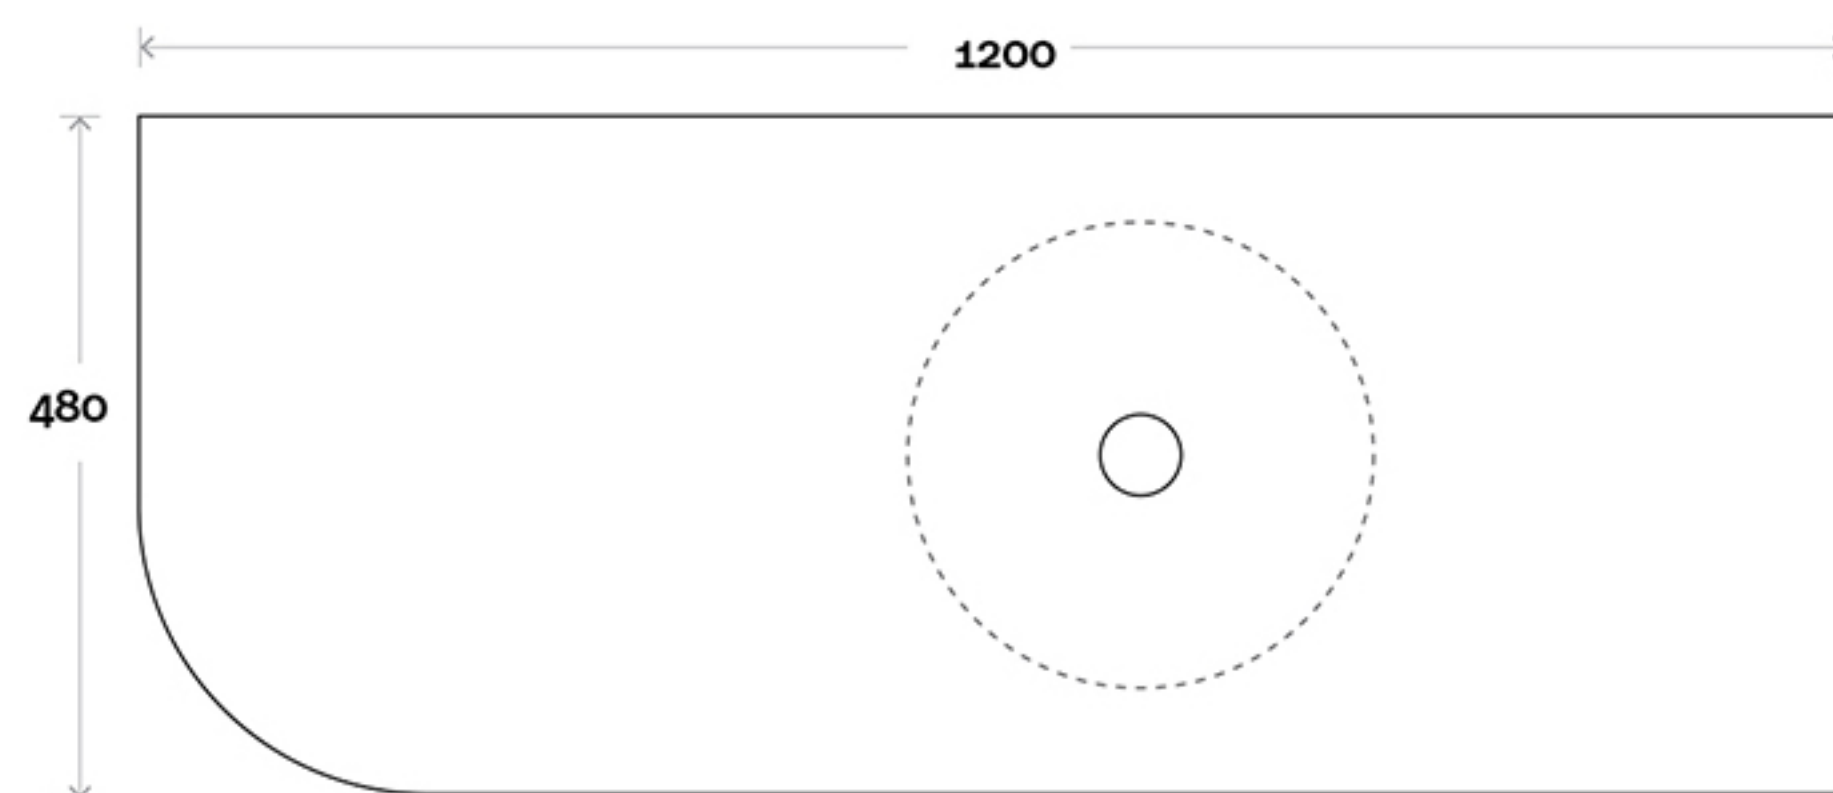

PROFILE

CONFIGURATION

Wallmount

PLAN

Latest version: 22/04/2025