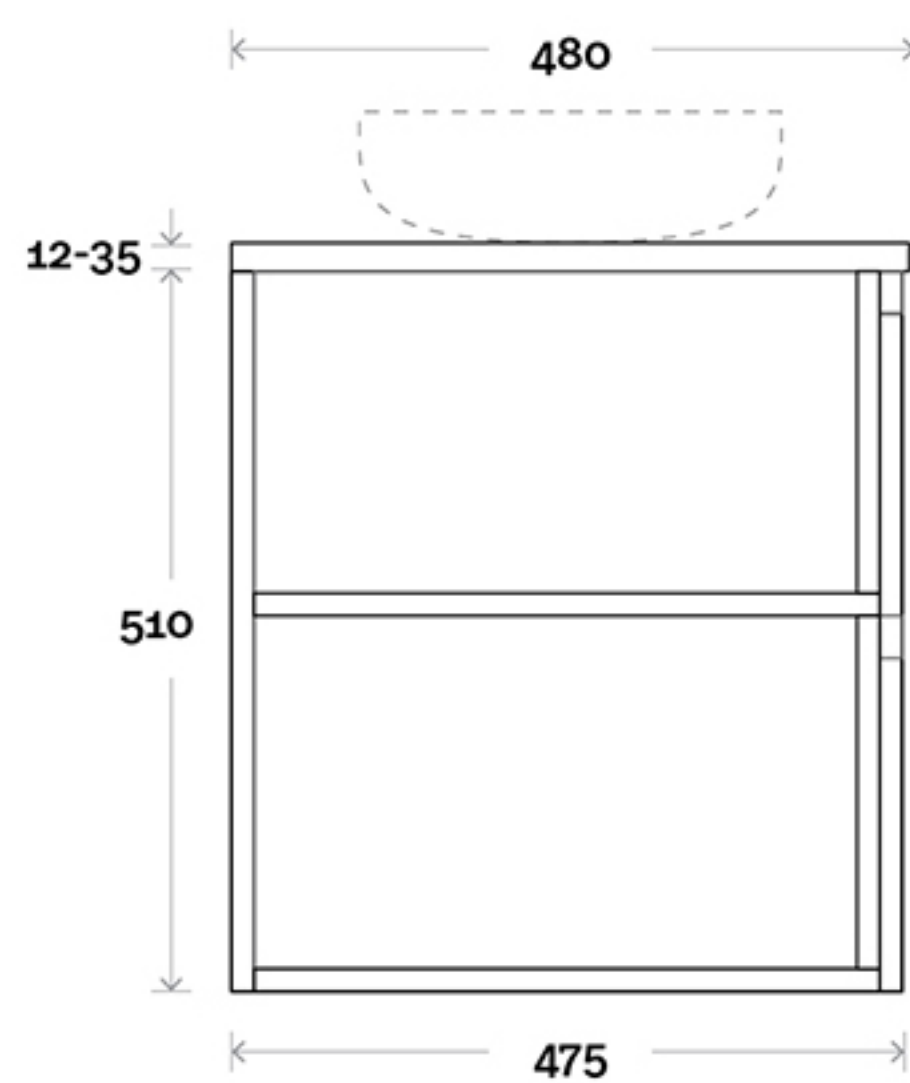

PROFILE

CONFIGURATION

Wallmount

PLAN

Latest version: 22/04/2025