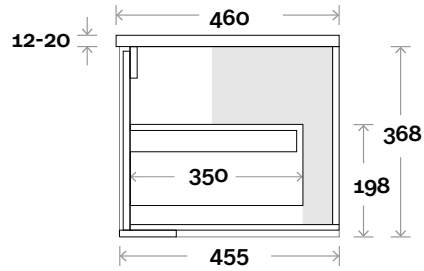

MARQUIS

Cove

Cove 4 1200mm centre basin

Top Thickness
Caesarstone: 20mm
Dekton: 12mm
Symphony: 20mm

Note:
• Waste centre: 600mm std

Plumbing allowance

Profile

Configuration

Top Drawer Box