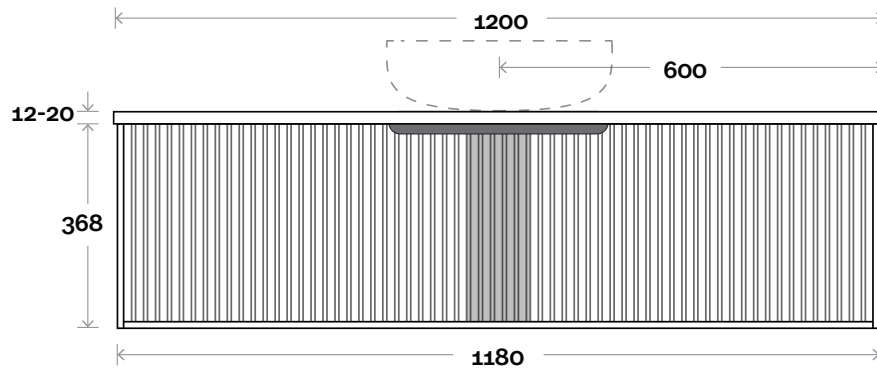

MARQUIS

Cove

Cove 4 1200mm centre basin

Top Thickness
Caesarstone: 20mm
Dekton: 12mm
Symphony: 20mm

Note:
• Waste centre: 600mm std

Plumbing allowance

Profile

Configuration

Top Drawer Box