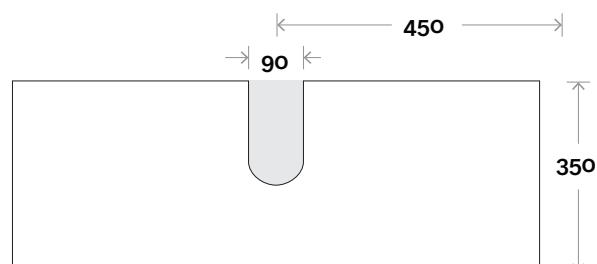

MARQUIS

Cove

Cove 3 900mm centre basin

Top Thickness
Caesarstone: 20mm
Dekton: 12mm
Symphony: 20mm

Note:

• Waste centre: 450mm std

Plumbing allowance

Profile

Configuration

Top Drawer Box

All measurements are in 'mm' and are approximate and to be used as a guide only. Installation preparations are not recommended without product onsite.