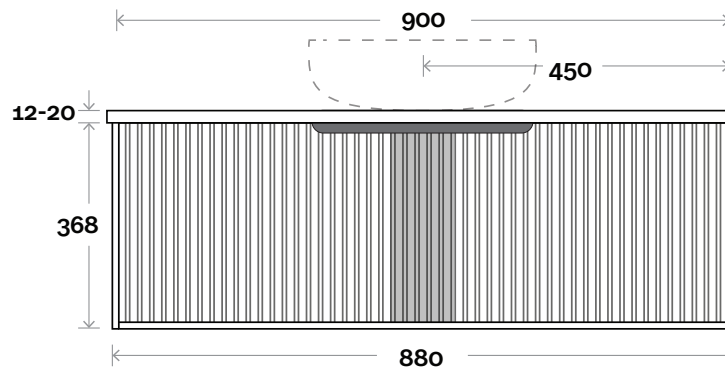

MARQUIS

Cove

Cove 3 900mm centre basin

Top Thickness
Caesarstone: 20mm
Dekton: 12mm
Symphony: 20mm

Note:

• Waste centre: 450mm std

Plumbing allowance

Profile

Configuration

Top Drawer Box

All measurements are in 'mm' and are approximate and to be used as a guide only. Installation preparations are not recommended without product onsite.