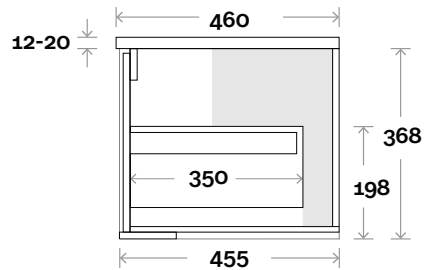

MARQUIS

Cove

Cove 3 900mm centre basin

Top Thickness
Caesarstone: 20mm
Dekton: 12mm
Symphony: 20mm

Note:

• Waste centre: 450mm std

Plumbing allowance

Profile

Configuration

Top Drawer Box

All measurements are in 'mm' and are approximate and to be used as a guide only. Installation preparations are not recommended without product onsite.