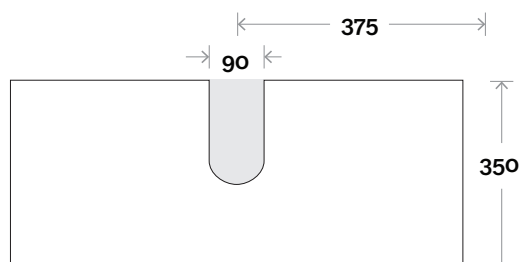

MARQUIS

Cove

Cove 2 750mm centre basin

Top Thickness
Caesarstone: 20mm
Dekton: 12mm
Symphony: 20mm

Note:
• Waste centre: 375mm std

Plumbing allowance

Profile

Configuration

Top Drawer Box

All measurements are in 'mm' and are approximate and to be used as a guide only. Installation preparations are not recommended without product onsite.