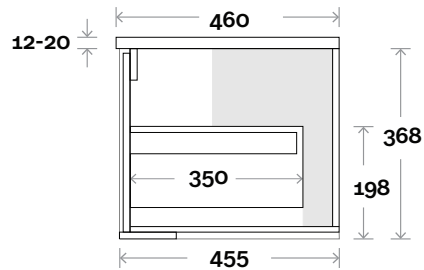

MARQUIS

Cove

Cove 2 750mm centre basin

Top Thickness
Caesarstone: 20mm
Dekton: 12mm
Symphony: 20mm

Note:
• Waste centre: 375mm std

Plumbing allowance

Profile

Configuration

Top Drawer Box

All measurements are in 'mm' and are approximate and to be used as a guide only. Installation preparations are not recommended without product onsite.