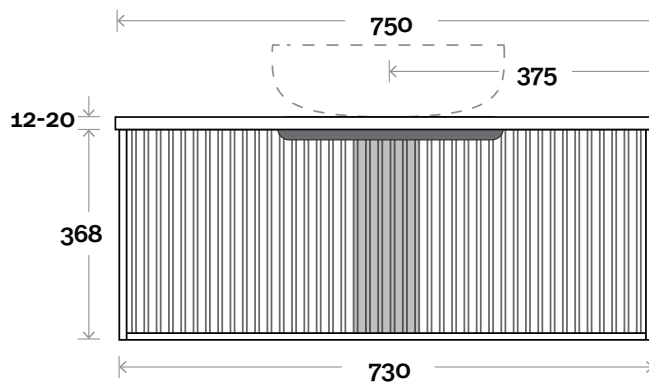

MARQUIS

Cove

Cove 2 750mm centre basin

Top Thickness
Caesarstone: 20mm
Dekton: 12mm
Symphony: 20mm

Note:
• Waste centre: 375mm std

Plumbing allowance

Profile

Configuration

Top Drawer Box

All measurements are in 'mm' and are approximate and to be used as a guide only. Installation preparations are not recommended without product onsite.