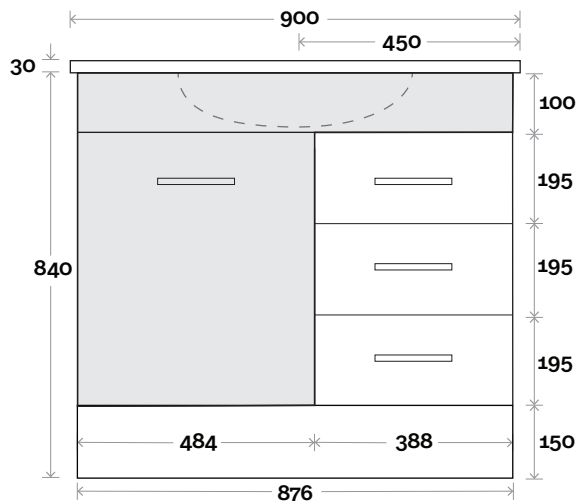

MARQUIS

Myall

Myall 1 750mm centre basin

Top Thickness
Myall Ceramic Top: 30mm

Note:
• Myall waste centre: 375mm

 Plumbing allowance

Plumbing

Configuration

Kick

Legs

Wallmount

MARQUIS

Myall

Myall 2 900mm centre basin

Top Thickness
Myall Ceramic Top: 30mm

Note:
• Myall waste centre: 450mm

Plumbing allowance

Plumbing

Configuration

Kick

Legs

Wallmount

All measurements are in 'mm' and are approximate and to be used as a guide only. Installation preparations are not recommended without product onsite.