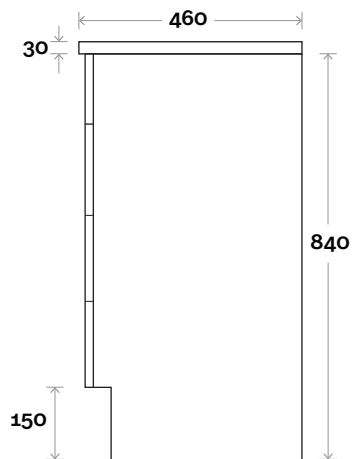

MARQUIS

Myall

Myall 1 750mm centre basin

Top Thickness
Myall Ceramic Top: 30mm

Note:
• Myall waste centre: 375mm

 Plumbing allowance

Plumbing

Configuration

Kick

Legs

Wallmount

MARQUIS

Myall

Myall 2 900mm centre basin

Top Thickness
Myall Ceramic Top: 30mm

Note:
• Myall waste centre: 450mm

Plumbing allowance

Plumbing

Configuration

Kick

Legs

Wallmount

All measurements are in 'mm' and are approximate and to be used as a guide only. Installation preparations are not recommended without product onsite.