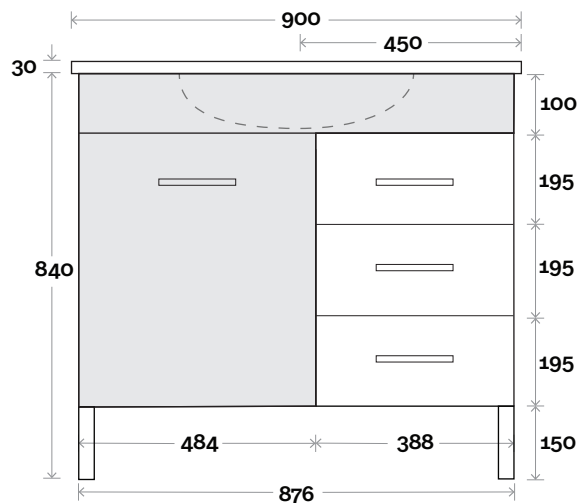

Kick

Legs

Wallmount

MARQUIS

Myall

Myall 2 900mm centre basin

Top Thickness
Myall Ceramic Top: 30mm

Note:
• Myall waste centre: 450mm

Plumbing allowance

Plumbing

Configuration

Kick

Legs

Wallmount

All measurements are in 'mm' and are approximate and to be used as a guide only. Installation preparations are not recommended without product onsite.