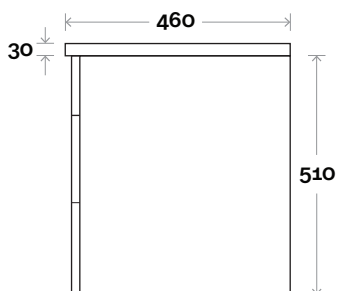

MARQUIS

Myall

Myall 1 750mm centre basin

Top Thickness
Myall Ceramic Top: 30mm

Note:
• Myall waste centre: 375mm

 Plumbing allowance

Plumbing

Configuration

Kick

Legs

Wallmount

MARQUIS

Myall

Myall 2 900mm centre basin

Top Thickness
Myall Ceramic Top: 30mm

Note:
• Myall waste centre: 450mm

Plumbing allowance

Plumbing

Configuration

Kick

Legs

Wallmount

All measurements are in 'mm' and are approximate and to be used as a guide only. Installation preparations are not recommended without product onsite.