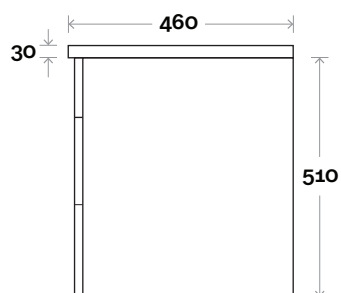

MARQUIS

Myall

Myall 1 750mm centre basin

Top Thickness
Myall Ceramic Top: 30mm

Note:
• Myall waste centre: 375mm

 Plumbing allowance

Plumbing

Configuration

Kick

Legs

Wallmount

MARQUIS

Myall

Myall 2 900mm centre basin

Top Thickness
Myall Ceramic Top: 30mm

Note:
• Myall waste centre: 450mm

Plumbing allowance

Plumbing

Configuration

Kick

Legs

Wallmount

All measurements are in 'mm' and are approximate and to be used as a guide only. Installation preparations are not recommended without product onsite.