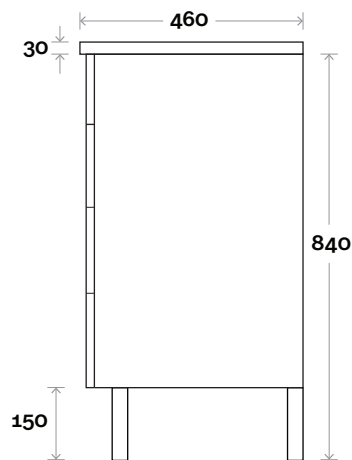

MARQUIS

Myall

Myall 1 750mm centre basin

Top Thickness
Myall Ceramic Top: 30mm

Note:
• Myall waste centre: 375mm

 Plumbing allowance

Plumbing

Configuration

Kick

Legs

Wallmount

MARQUIS

Myall

Myall 2 900mm centre basin

Top Thickness
Myall Ceramic Top: 30mm

Note:
• Myall waste centre: 450mm

Plumbing allowance

Plumbing

Configuration

Kick

Legs

Wallmount

All measurements are in 'mm' and are approximate and to be used as a guide only. Installation preparations are not recommended without product onsite.