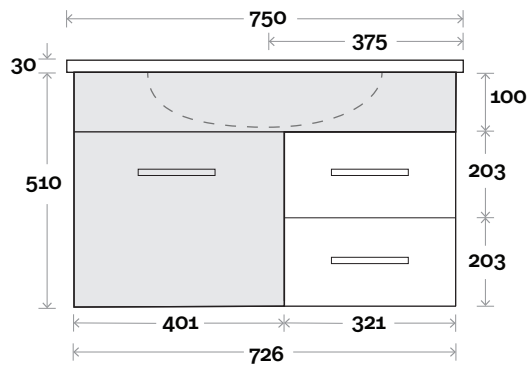

MARQUIS

Myall

Myall 1 750mm centre basin

Top Thickness
Myall Ceramic Top: 30mm

Note:
• Myall waste centre: 375mm

 Plumbing allowance

Plumbing

Configuration

Kick

Legs

Wallmount

MARQUIS

Myall

Myall 2 900mm centre basin

Top Thickness
Myall Ceramic Top: 30mm

Note:
• Myall waste centre: 450mm

Plumbing allowance

Plumbing

Configuration

Kick

Legs

Wallmount

All measurements are in 'mm' and are approximate and to be used as a guide only. Installation preparations are not recommended without product onsite.