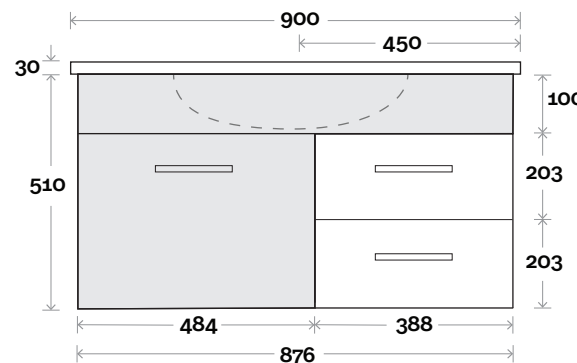

MARQUIS

Myall

Myall 1 750mm centre basin

Top Thickness
Myall Ceramic Top: 30mm

Note:
• Myall waste centre: 375mm

 Plumbing allowance

Plumbing

Configuration

Kick

Legs

Wallmount

MARQUIS

Myall

Myall 2 900mm centre basin

Top Thickness
Myall Ceramic Top: 30mm

Note:
• Myall waste centre: 450mm

Plumbing allowance

Plumbing

Configuration

Kick

Legs

Wallmount

All measurements are in 'mm' and are approximate and to be used as a guide only. Installation preparations are not recommended without product onsite.