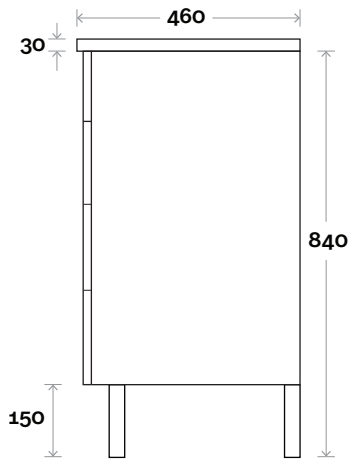

MARQUIS

Myall

Myall 1 750mm centre basin

Top Thickness
Myall Ceramic Top: 30mm

Note:
• Myall waste centre: 375mm

 Plumbing allowance

Plumbing

Configuration

Kick

Legs

Wallmount

MARQUIS

Myall

Myall 2 900mm centre basin

Top Thickness
Myall Ceramic Top: 30mm

Note:
• Myall waste centre: 450mm

Plumbing allowance

Plumbing

Configuration

Kick

Legs

Wallmount

All measurements are in 'mm' and are approximate and to be used as a guide only. Installation preparations are not recommended without product onsite.