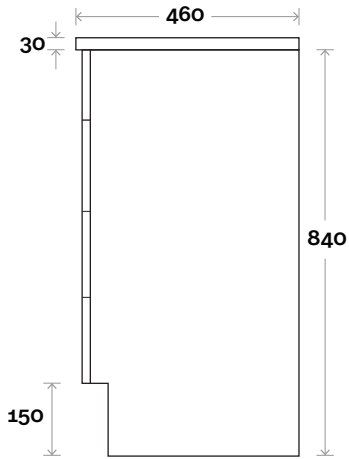

MARQUIS

Myall

Myall 1 750mm centre basin

Top Thickness
Myall Ceramic Top: 30mm

Note:
• Myall waste centre: 375mm

 Plumbing allowance

Plumbing

Configuration

Kick

Legs

Wallmount

MARQUIS

Myall

Myall 2 900mm centre basin

Top Thickness
Myall Ceramic Top: 30mm

Note:
• Myall waste centre: 450mm

Plumbing allowance

Plumbing

Configuration

Kick

Legs

Wallmount

All measurements are in 'mm' and are approximate and to be used as a guide only. Installation preparations are not recommended without product onsite.