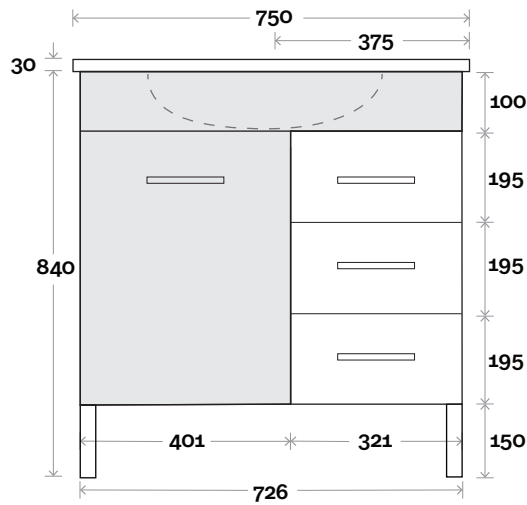

MARQUIS

Myall

Myall 1 750mm centre basin

Top Thickness
Myall Ceramic Top: 30mm

Note:
• Myall waste centre: 375mm

 Plumbing allowance

Plumbing

Configuration

Kick

Legs

Wallmount

MARQUIS

Myall

Myall 2 900mm centre basin

Top Thickness
Myall Ceramic Top: 30mm

Note:
• Myall waste centre: 450mm

Plumbing allowance

Plumbing

Configuration

Kick

Legs

Wallmount

All measurements are in 'mm' and are approximate and to be used as a guide only. Installation preparations are not recommended without product onsite.