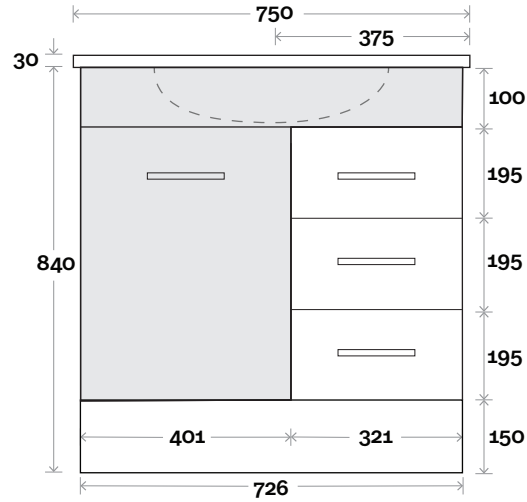

MARQUIS

Myall

Myall 1 750mm centre basin

Top Thickness
Myall Ceramic Top: 30mm

Note:
• Myall waste centre: 375mm

 Plumbing allowance

Plumbing

Configuration

Kick

Legs

Wallmount

MARQUIS

Myall

Myall 2 900mm centre basin

Top Thickness
Myall Ceramic Top: 30mm

Note:
• Myall waste centre: 450mm

Plumbing allowance

Plumbing

Configuration

Kick

Legs

Wallmount

All measurements are in 'mm' and are approximate and to be used as a guide only. Installation preparations are not recommended without product onsite.