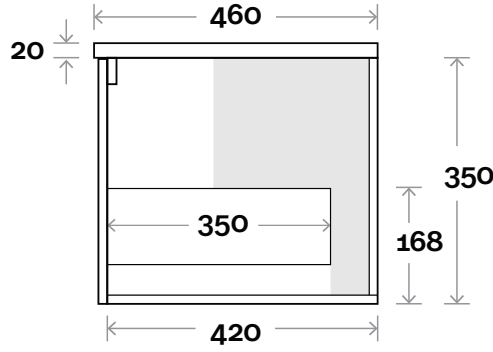

Chifley

Chifley 1500mm centre basin

Top Thickness

Symphony: 20mm

Note:

• Waste centre: 750mm std

Plumbing allowance

Profile

Configuration

Top Drawer Box