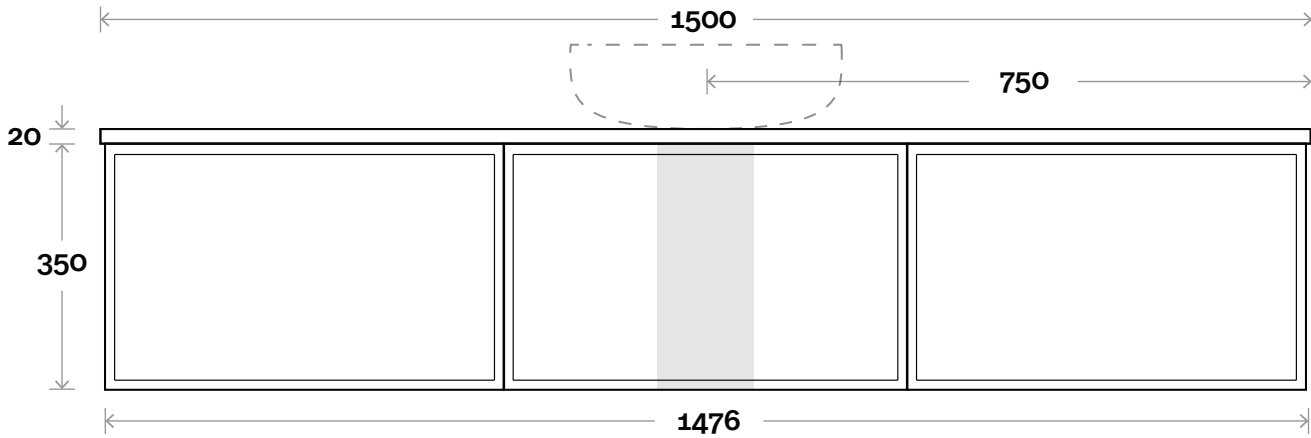

Chifley

Chifley 1500mm centre basin

Top Thickness

Symphony: 20mm

Note:

• Waste centre: 750mm std

Plumbing allowance

Profile

Configuration

Top Drawer Box