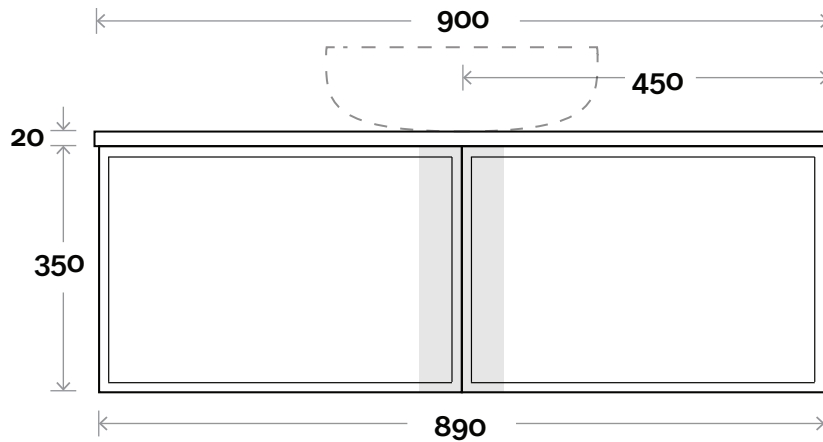

Configuration