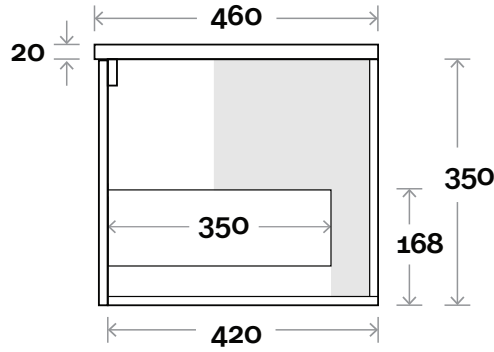

Chifley

Chifley 900mm centre basin

Top Thickness

Symphony: 20mm

Note:

• Waste centre: 450mm std

Plumbing allowance

Profile