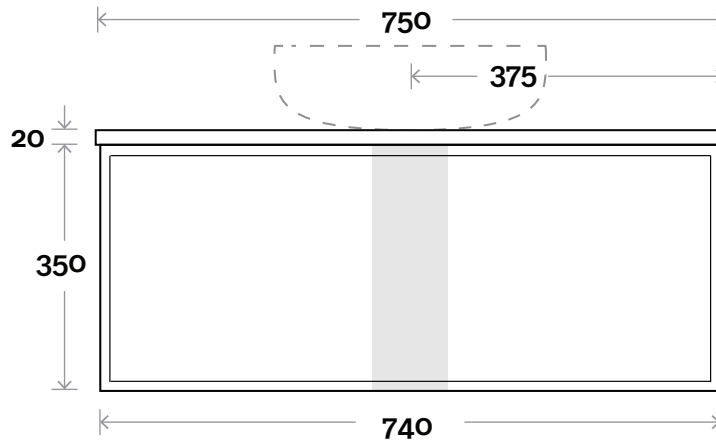

Chifley

Chifley 750mm centre basin

Top Thickness

Symphony: 20mm

Note:

• Waste centre: 375mm std

Plumbing allowance

Profile

Configuration

Top Drawer Box