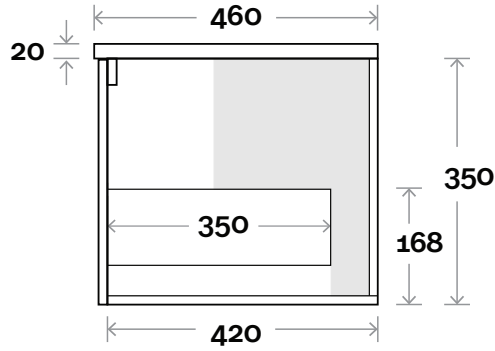

Chifley

Chifley 750mm centre basin

Top Thickness

Symphony: 20mm

Note:

• Waste centre: 375mm std

Plumbing allowance

Profile

Configuration

Top Drawer Box