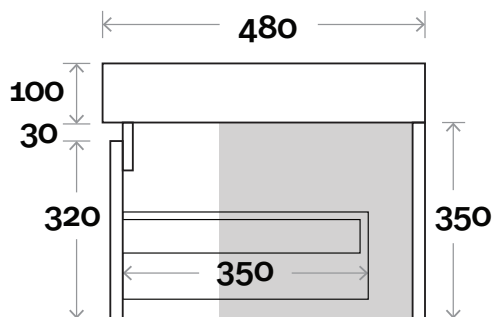

MARQUIS

Sanremo

Sanremo 1 750mm centre bowl

Top Thickness
Rimini Polymarble Top: 100

Note:
• Rimini waste centre: 375mm

Plumbing allowance

Profile

Configuration

Top Drawer Box

MARQUIS

Sanremo

Sanremo 2 900mm centre bowl

Top Thickness
Rimini Polymarble Top: 100

Note:
• Rimini waste centre: 450mm

Plumbing allowance

Profile

Configuration

Top Drawer Box

MARQUIS

Sanremo

Sanremo 3 1200mm centre bowl

Top Thickness
Rimini Polymarble Top: 100

Note:
• Rimini waste centre: 600mm

Plumbing allowance