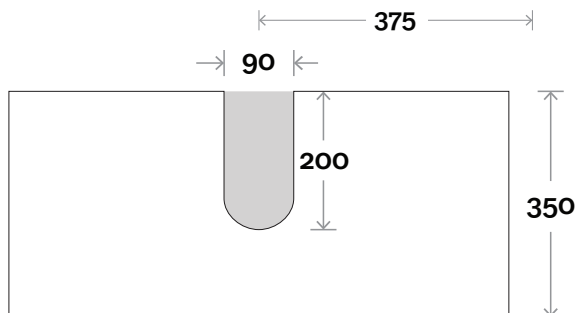

MARQUIS

Sanremo

Sanremo 1 750mm centre bowl

Top Thickness
Rimini Polymarble Top: 100

Note:
• Rimini waste centre: 375mm

Plumbing allowance

Profile

Configuration

Top Drawer Box

MARQUIS

Sanremo

Sanremo 2 900mm centre bowl

Top Thickness
Rimini Polymarble Top: 100

Note:
• Rimini waste centre: 450mm

Plumbing allowance

Profile

Configuration

Top Drawer Box

MARQUIS

Sanremo

Sanremo 3 1200mm centre bowl

Top Thickness
Rimini Polymarble Top: 100

Note:
• Rimini waste centre: 600mm

Plumbing allowance