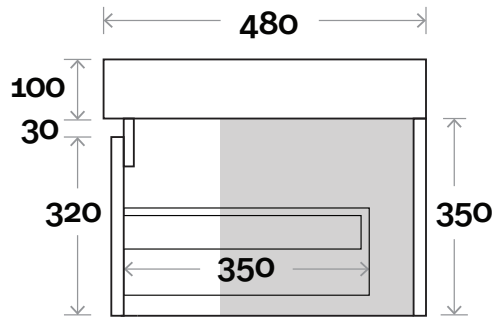

MARQUIS

Sanremo

Sanremo 1 750mm centre bowl

Top Thickness
Rimini Polymarble Top: 100

Note:
• Rimini waste centre: 375mm

Plumbing allowance

Profile

Configuration

Top Drawer Box

MARQUIS

Sanremo

Sanremo 2 900mm centre bowl

Top Thickness
Rimini Polymarble Top: 100

Note:
• Rimini waste centre: 450mm

Plumbing allowance

Profile

Configuration

Top Drawer Box

MARQUIS

Sanremo

Sanremo 3 1200mm centre bowl

Top Thickness
Rimini Polymarble Top: 100

Note:
• Rimini waste centre: 600mm

Plumbing allowance

Profile

Configuration

Top Drawer Box