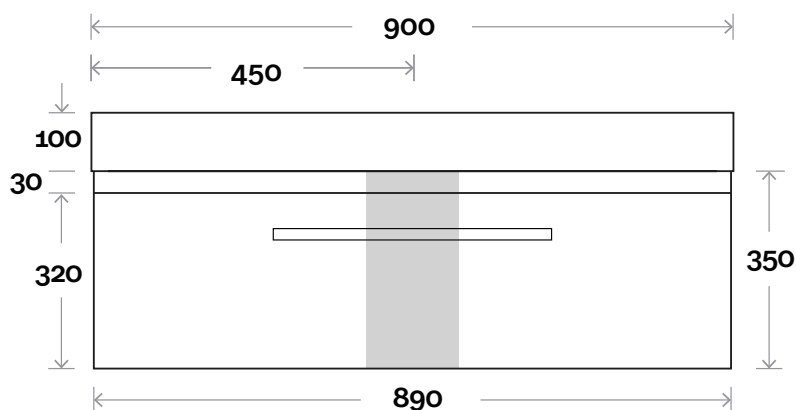

MARQUIS

Sanremo

Sanremo 1 750mm centre bowl

Top Thickness
Rimini Polymarble Top: 100

Note:
• Rimini waste centre: 375mm

Plumbing allowance

Profile

Configuration

Top Drawer Box

MARQUIS

Sanremo

Sanremo 2 900mm centre bowl

Top Thickness
Rimini Polymarble Top: 100

Note:
• Rimini waste centre: 450mm

Plumbing allowance

Profile

Configuration

Top Drawer Box

MARQUIS

Sanremo

Sanremo 3 1200mm centre bowl

Top Thickness
Rimini Polymarble Top: 100

Note:
• Rimini waste centre: 600mm

Plumbing allowance