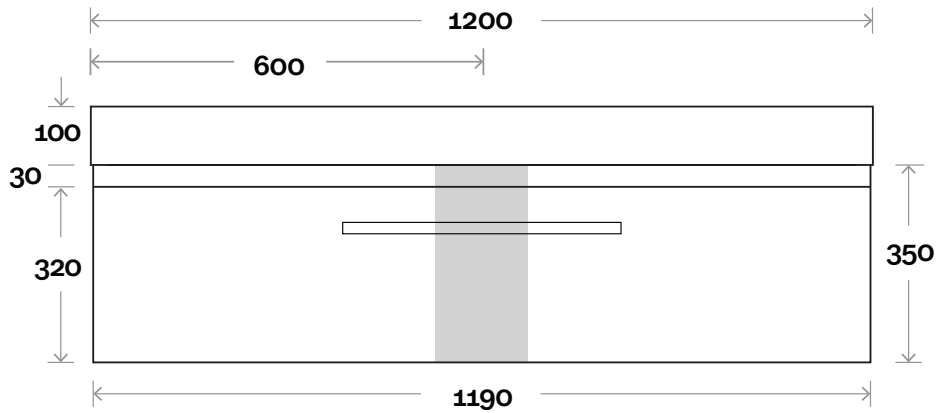

MARQUIS

Sanremo

Sanremo 1 750mm centre bowl

Top Thickness
Rimini Polymarble Top: 100

Note:
• Rimini waste centre: 375mm

Plumbing allowance

Profile

Configuration

Top Drawer Box

MARQUIS

Sanremo

Sanremo 2 900mm centre bowl

Top Thickness
Rimini Polymarble Top: 100

Note:
• Rimini waste centre: 450mm

Plumbing allowance

Profile

Configuration

Top Drawer Box

MARQUIS

Sanremo

Sanremo 3 1200mm centre bowl

Top Thickness
Rimini Polymarble Top: 100

Note:
• Rimini waste centre: 600mm

Plumbing allowance

Profile

Configuration

Top Drawer Box