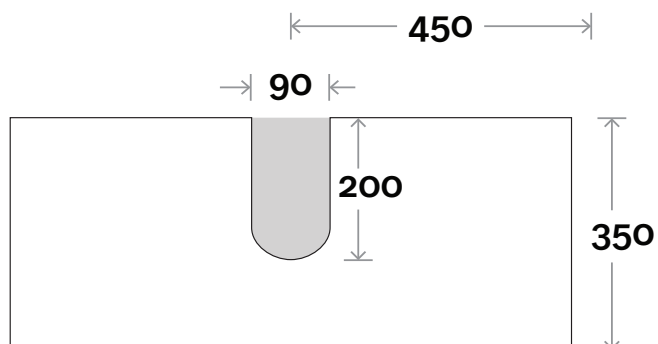

MARQUIS

Sanremo

Sanremo 1 750mm centre bowl

Top Thickness
Rimini Polymarble Top: 100

Note:
• Rimini waste centre: 375mm

Plumbing allowance

Profile

Configuration

Top Drawer Box

MARQUIS

Sanremo

Sanremo 2 900mm centre bowl

Top Thickness
Rimini Polymarble Top: 100

Note:
• Rimini waste centre: 450mm

Plumbing allowance

Profile

Configuration

Top Drawer Box

MARQUIS

Sanremo

Sanremo 3 1200mm centre bowl

Top Thickness
Rimini Polymarble Top: 100

Note:
• Rimini waste centre: 600mm

Plumbing allowance