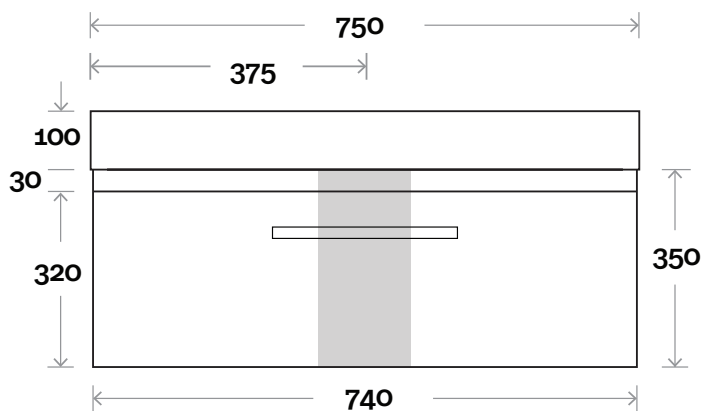

MARQUIS

Sanremo

Sanremo 1 750mm centre bowl

Top Thickness
Rimini Polymarble Top: 100

Note:
• Rimini waste centre: 375mm

Plumbing allowance

Profile

Configuration

Top Drawer Box

MARQUIS

Sanremo

Sanremo 2 900mm centre bowl

Top Thickness
Rimini Polymarble Top: 100

Note:
• Rimini waste centre: 450mm

Plumbing allowance

Profile

Configuration

Top Drawer Box

MARQUIS

Sanremo

Sanremo 3 1200mm centre bowl

Top Thickness
Rimini Polymarble Top: 100

Note:
• Rimini waste centre: 600mm

Plumbing allowance