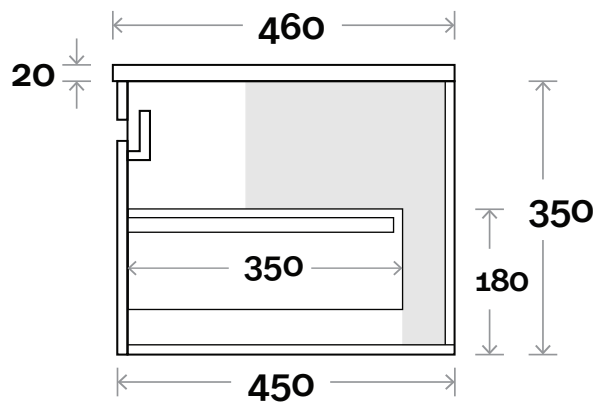

Somerset 750mm single bowl

Top Thickness
Symphony: 20mm

Note:
• Waste Cut Out Centre: 375mm

Plumbing allowance

Configuration

Wallmount

Profile

Wallmount

Drawer Box

Wallmount

All measurements are in 'mm' and are approximate and to be used as a guide only. Installation preparations are not recommended without product onsite.

MARQUIS

Somerset

Top Thickness
Symphony: 20mm

Note:
• Waste Cut Out Centre: 450mm

Somerset 900mm single bowl

Plumbing allowance

Configuration

Wallmount

Profile

Wallmount

Drawer Box

Wallmount

All measurements are in 'mm' and are approximate and to be used as a guide only. Installation preparations are not recommended without product onsite.

MARQUIS

Somerset

Top Thickness
Symphony: 20mm