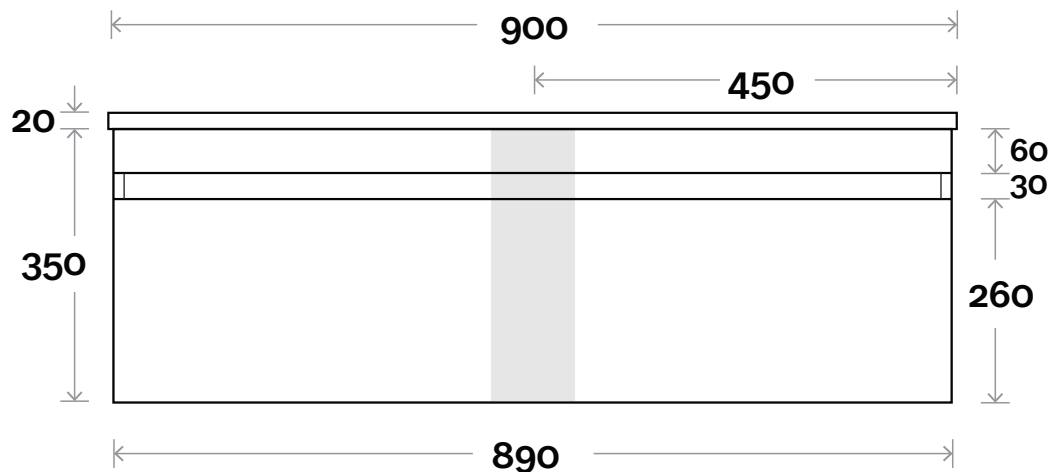

Somerset 750mm single bowl

Top Thickness
Symphony: 20mm

Note:
• Waste Cut Out Centre: 375mm

Plumbing allowance

Configuration

Wallmount

Profile

Wallmount

Drawer Box

Wallmount

All measurements are in 'mm' and are approximate and to be used as a guide only. Installation preparations are not recommended without product onsite.

MARQUIS

Somerset

Top Thickness
Symphony: 20mm

Note:
• Waste Cut Out Centre: 450mm

Somerset 900mm single bowl

Plumbing allowance

Configuration

Wallmount

Profile

Wallmount

Drawer Box

Wallmount

All measurements are in 'mm' and are approximate and to be used as a guide only. Installation preparations are not recommended without product onsite.

MARQUIS

Somerset

Top Thickness
Symphony: 20mm