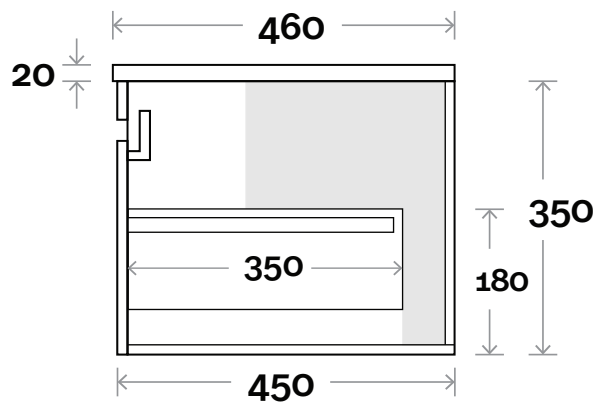

Somerset 750mm single bowl

Top Thickness
Symphony: 20mm

Note:
• Waste Cut Out Centre: 375mm

Plumbing allowance

Configuration

Wallmount

Profile

Wallmount

Wallmount

All measurements are in 'mm' and are approximate and to be used as a guide only. Installation preparations are not recommended without product onsite.

MARQUIS

Somerset

Top Thickness
Symphony: 20mm

Note:
• Waste Cut Out Centre: 600mm

Somerset 1200mm single bowl

Plumbing allowance

Configuration

Wallmount

Profile

Wallmount

Drawer Box

Wallmount

All measurements are in 'mm' and are approximate and to be used as a guide only. Installation preparations are not recommended without product onsite.