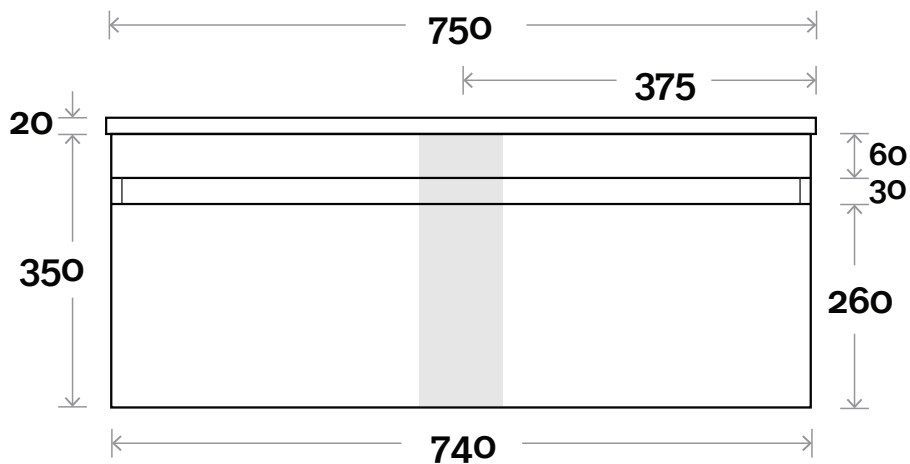

Somerset 750mm single bowl

Top Thickness
Symphony: 20mm

Note:
• Waste Cut Out Centre: 375mm

Plumbing allowance

Configuration

Wallmount

Profile

Wallmount

Drawer Box

Wallmount

All measurements are in 'mm' and are approximate and to be used as a guide only. Installation preparations are not recommended without product onsite.

MARQUIS

Somerset

Top Thickness
Symphony: 20mm

Note:
• Waste Cut Out Centre: 450mm

Somerset 900mm single bowl

Plumbing allowance

Configuration

Wallmount

Profile

Wallmount

Drawer Box

Wallmount

All measurements are in 'mm' and are approximate and to be used as a guide only. Installation preparations are not recommended without product onsite.

MARQUIS

Somerset

Top Thickness
Symphony: 20mm