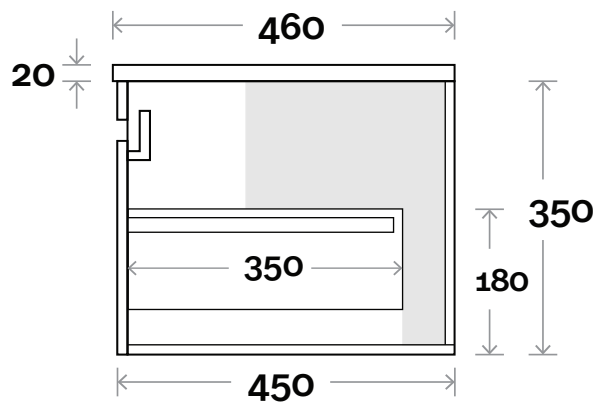

MARQUIS

Somerset

Top Thickness
Symphony: 20mm

Note:
• Waste Cut Out Centre: 300mm

Somerset 600mm single bowl

Plumbing allowance

Configuration

Wallmount

Profile

Wallmount

Drawer Box

Wallmount

All measurements are in 'mm' and are approximate and to be used as a guide only. Installation preparations are not recommended without product onsite.

MARQUIS

Somerset

Somerset 750mm single bowl

Top Thickness
Symphony: 20mm

Note:
• Waste Cut Out Centre: 375mm

Plumbing allowance

Configuration

Wallmount

Profile

Wallmount

Drawer Box

Wallmount

All measurements are in 'mm' and are approximate and to be used as a guide only. Installation preparations are not recommended without product onsite.

MARQUIS

Somerset

Top Thickness
Symphony: 20mm