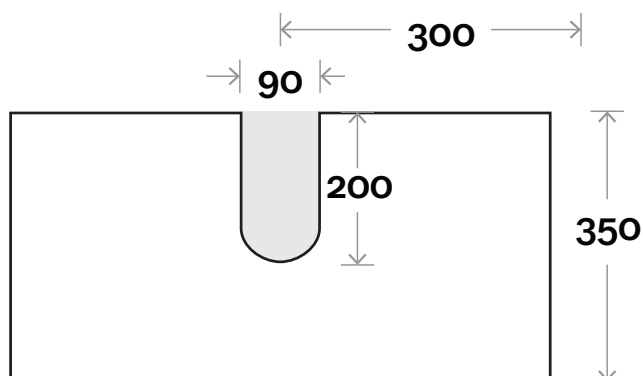

MARQUIS

Somerset

Top Thickness
Symphony: 20mm

Note:
• Waste Cut Out Centre: 300mm

Somerset 600mm single bowl

Plumbing allowance

Configuration

Wallmount

Profile

Wallmount

Drawer Box

Wallmount

All measurements are in 'mm' and are approximate and to be used as a guide only. Installation preparations are not recommended without product onsite.

MARQUIS

Somerset

Somerset 750mm single bowl

Top Thickness
Symphony: 20mm

Note:
• Waste Cut Out Centre: 375mm

Plumbing allowance

Configuration

Wallmount

Profile

Wallmount

Drawer Box

Wallmount

All measurements are in 'mm' and are approximate and to be used as a guide only. Installation preparations are not recommended without product onsite.

MARQUIS

Somerset

Top Thickness
Symphony: 20mm