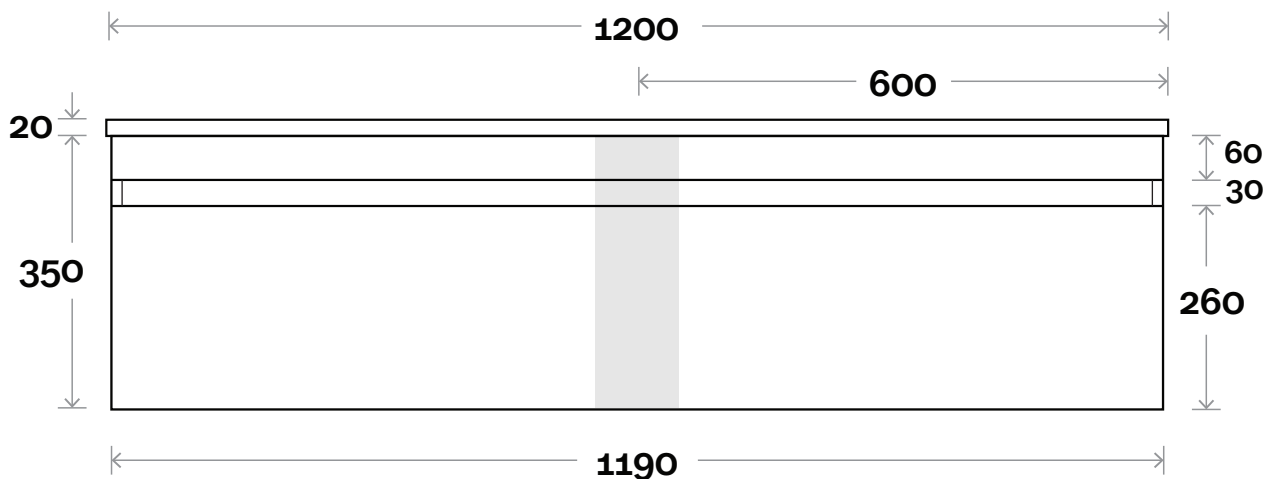

Wallmount

All measurements are in 'mm' and are approximate and to be used as a guide only. Installation preparations are not recommended without product onsite.

MARQUIS

Somerset

Top Thickness
Symphony: 20mm

Note:
• Waste Cut Out Centre: 600mm

Somerset 1200mm single bowl

Plumbing allowance

Configuration

Wallmount

Profile

Wallmount

Drawer Box

Wallmount

All measurements are in 'mm' and are approximate and to be used as a guide only. Installation preparations are not recommended without product onsite.