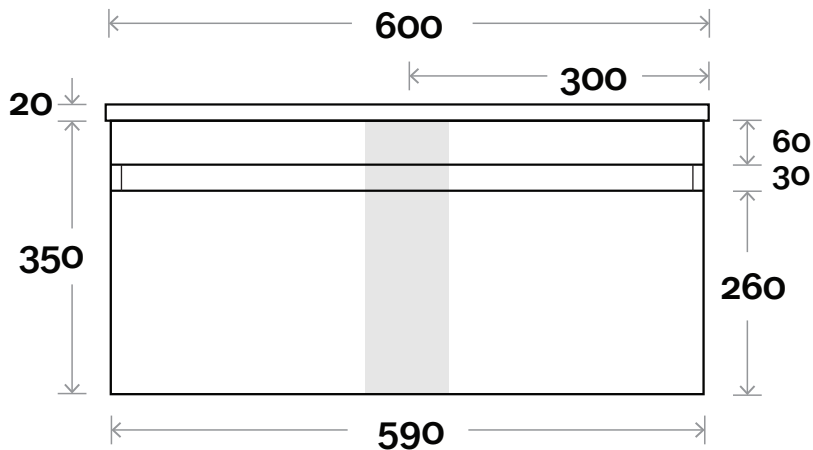

MARQUIS

Somerset

Top Thickness
Symphony: 20mm

Note:
• Waste Cut Out Centre: 300mm

Somerset 600mm single bowl

Plumbing allowance

Configuration

Wallmount

Profile

Wallmount

Drawer Box

Wallmount

All measurements are in 'mm' and are approximate and to be used as a guide only. Installation preparations are not recommended without product onsite.

MARQUIS

Somerset

Somerset 750mm single bowl

Top Thickness
Symphony: 20mm

Note:
• Waste Cut Out Centre: 375mm

Plumbing allowance

Configuration

Wallmount

Profile

Wallmount

Drawer Box

Wallmount

All measurements are in 'mm' and are approximate and to be used as a guide only. Installation preparations are not recommended without product onsite.

MARQUIS

Somerset

Top Thickness
Symphony: 20mm