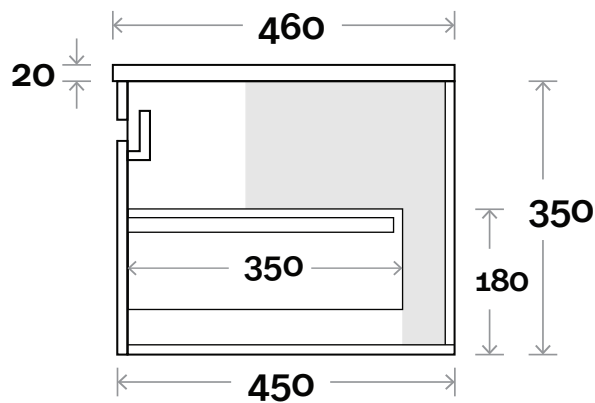

Drawer Box

Wallmount

All measurements are in 'mm' and are approximate and to be used as a guide only. Installation preparations are not recommended without product onsite.

MARQUIS

Somerset

Top Thickness
Symphony: 20mm

Note:
• Waste Cut Out Centre: 450mm

Somerset 900mm single bowl

Plumbing allowance

Configuration

Wallmount

Profile

Wallmount

Drawer Box

Wallmount

All measurements are in 'mm' and are approximate and to be used as a guide only. Installation preparations are not recommended without product onsite.

MARQUIS

Somerset

Top Thickness
Symphony: 20mm

Note:
• Waste Cut Out Centre: 600mm

Somerset 1200mm single bowl

Plumbing allowance

Configuration

Wallmount

Profile

Wallmount

Drawer Box