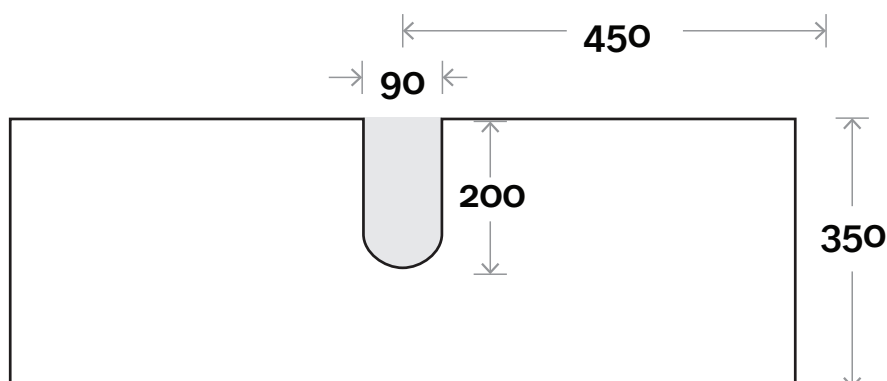

Drawer Box

Wallmount

All measurements are in 'mm' and are approximate and to be used as a guide only. Installation preparations are not recommended without product onsite.

MARQUIS

Somerset

Top Thickness
Symphony: 20mm

Note:
• Waste Cut Out Centre: 450mm

Somerset 900mm single bowl

Plumbing allowance

Configuration

Wallmount

Profile

Wallmount

Drawer Box

Wallmount

All measurements are in 'mm' and are approximate and to be used as a guide only. Installation preparations are not recommended without product onsite.

MARQUIS

Somerset

Top Thickness
Symphony: 20mm

Note:
• Waste Cut Out Centre: 600mm

Somerset 1200mm single bowl

Plumbing allowance

Configuration

Wallmount

Profile

Wallmount

Drawer Box