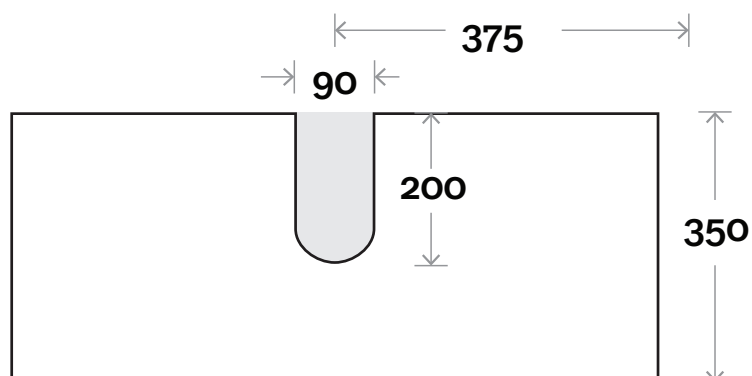

Somerset 750mm single bowl

Top Thickness
Symphony: 20mm

Note:
• Waste Cut Out Centre: 375mm

Plumbing allowance

Configuration

Wallmount

Profile

Wallmount

Drawer Box

Wallmount

All measurements are in 'mm' and are approximate and to be used as a guide only. Installation preparations are not recommended without product onsite.

MARQUIS

Somerset

Top Thickness
Symphony: 20mm

Note:
• Waste Cut Out Centre: 450mm

Somerset 900mm single bowl

Plumbing allowance

Configuration

Wallmount

Profile

Wallmount

Drawer Box

Wallmount

All measurements are in 'mm' and are approximate and to be used as a guide only. Installation preparations are not recommended without product onsite.

MARQUIS

Somerset

Top Thickness
Symphony: 20mm