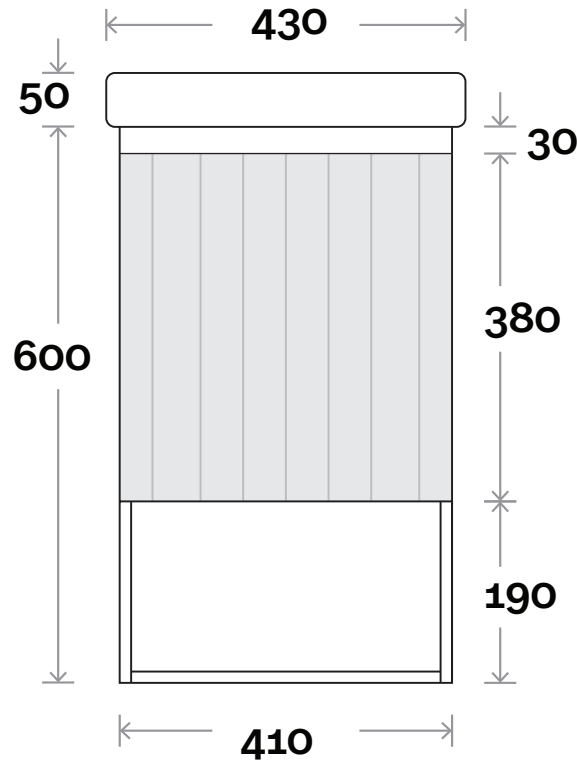

MARQUIS

Norfolk

Norfolk 430mm single bowl

Top Thickness
Cadiz: 50mm

Note:

- Door left hand hinge only
- White matte door with Duragrain cupboard and shelf

Plumbing allowance

Configuration

Wallmount