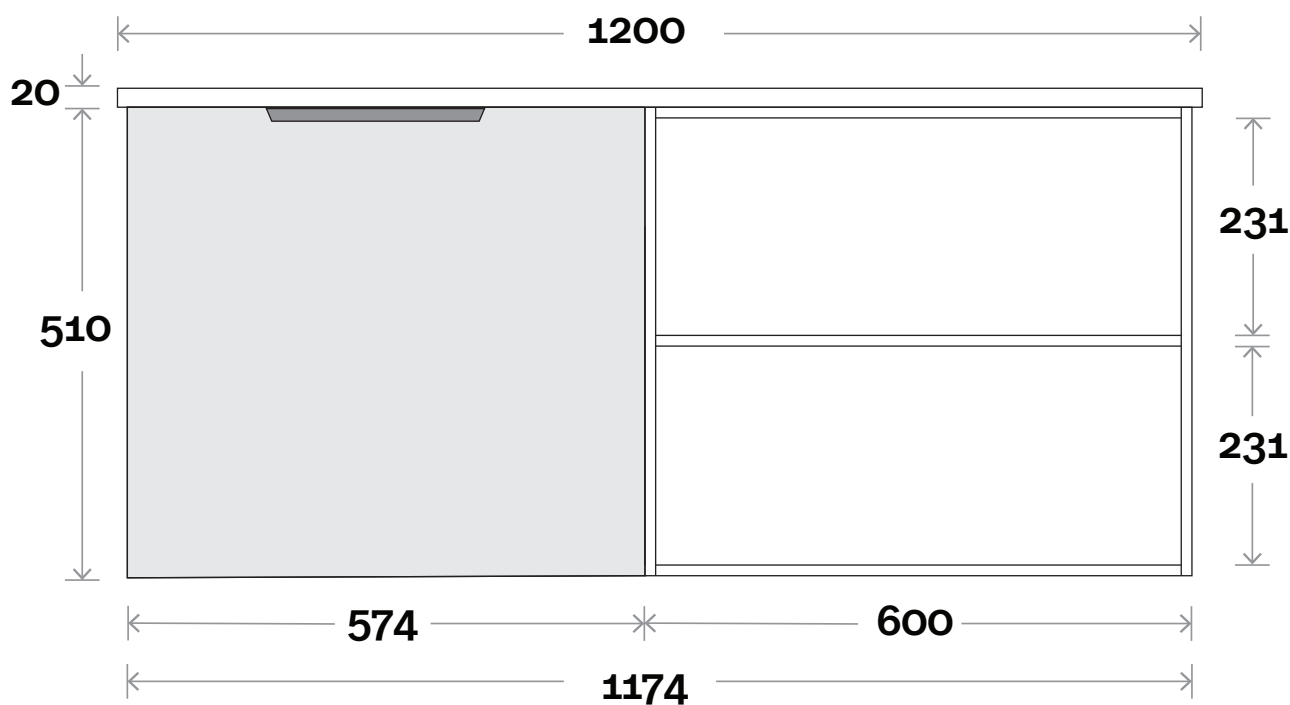

MARQUIS

Sussex

Top Thickness
Symphony: 20mm
Caesarstone: 20mm
Silestone: 20mm

Note:
• Waste Centre: 300mm
• Door left hand hinge only
• Left hand off centre only

Sussex 1200mm single off centre bowl

Plumbing allowance

Configuration

Wallmount

Profile

Wallmount