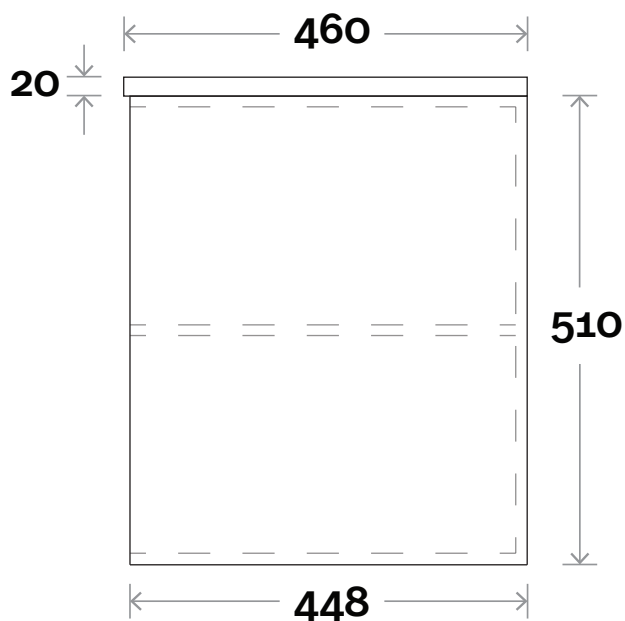

MARQUIS

Sussex

Top Thickness
Symphony: 20mm

Note:
• Door left hand hinge only
• Left hand off centre only

Sussex 900mm single off centre bowl

Plumbing allowance

Configuration

Wallmount

Profile

Wallmount