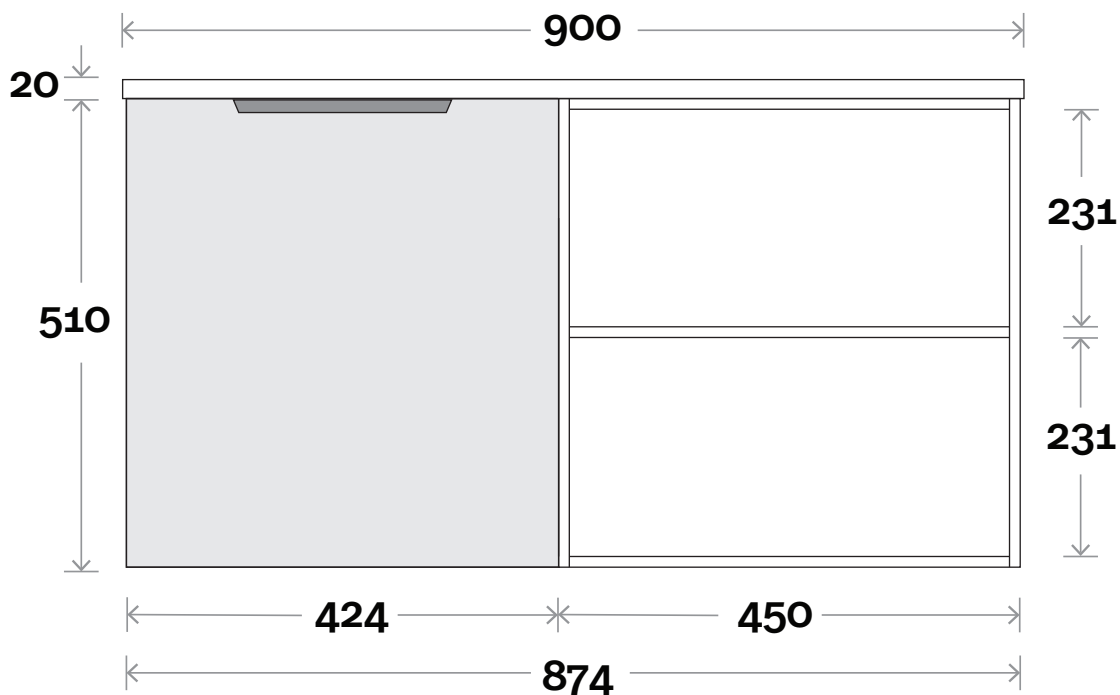

MARQUIS

Sussex

Top Thickness
Symphony: 20mm

Note:
• Door left hand hinge only
• Left hand off centre only

Sussex 900mm single off centre bowl

Plumbing allowance

Configuration

Wallmount

Profile

Wallmount