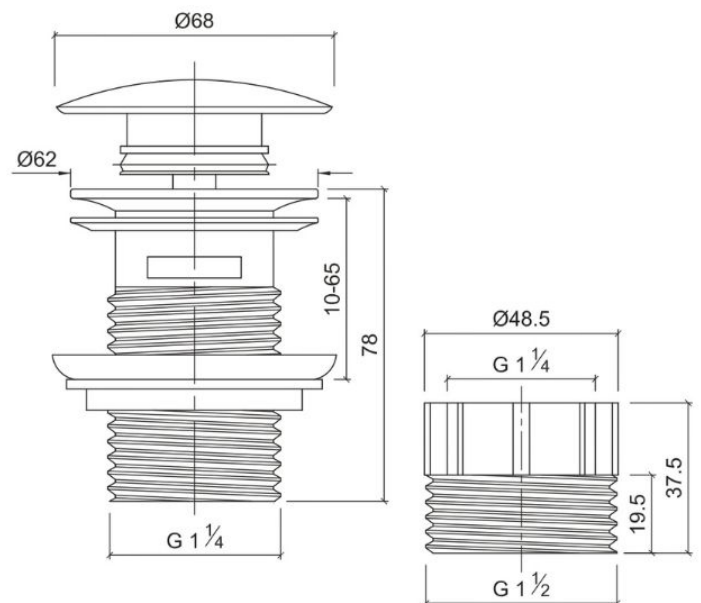

WARRANTY

1 year manufacturer's warranty

All dimensions are in millimetres and subject to normal manufacturing variations