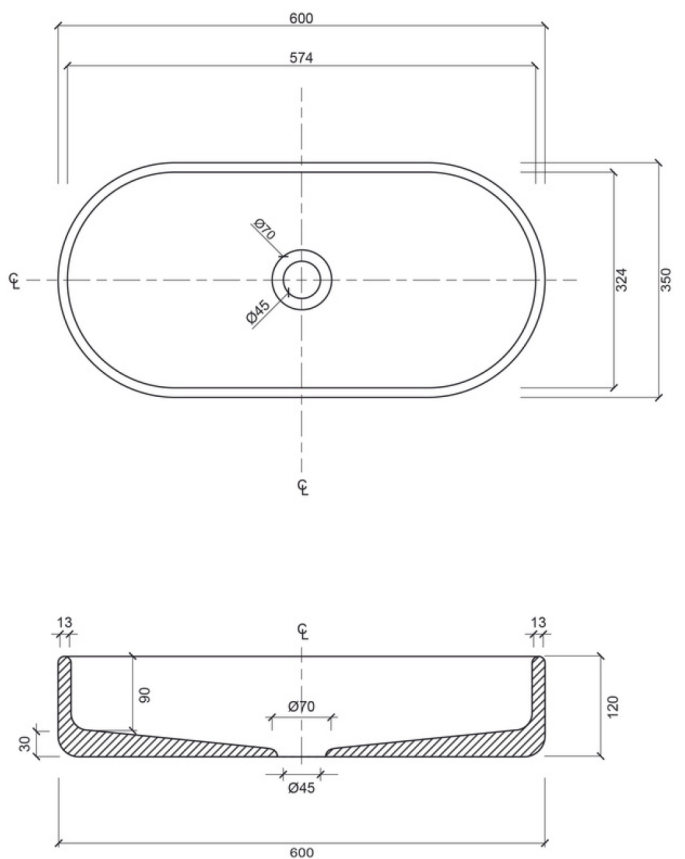

Fluted Concrete Pill

PRODUCT CODE

EQFCO2-O, EQFCO2-S, EQCO2-W

INSTALLATION TYPE

Above counter

COLOUR

Burnt Orange, Sage Green or White

MATERIAL

Concrete

OVERFLOW

Without overflow

WASTE

32mm waste (not included)

WARRANTY

5 years manufacturer's warranty

All dimensions are in millimetres and subject to normal manufacturing variations