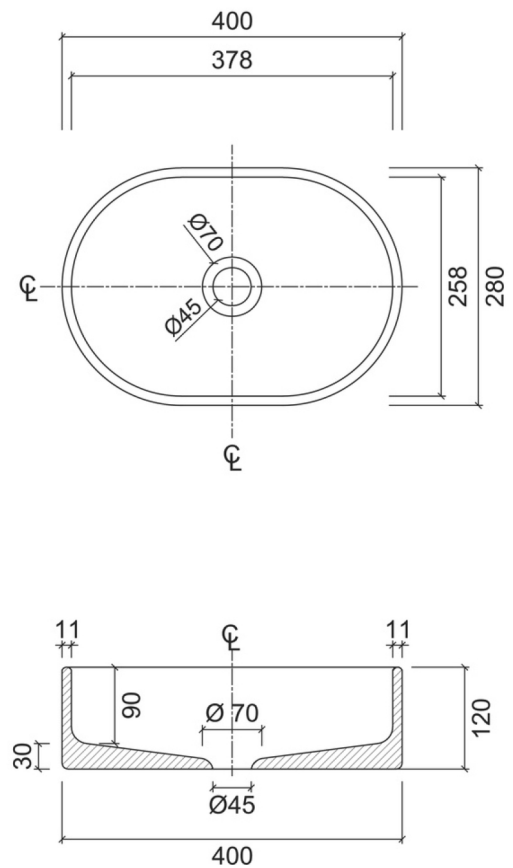

PRODUCT CODE  
EQCO2-B, EQCO2-C,  
EQCO2-G, EQCO2-O, EQCO2-W

INSTALLATION TYPE  
Above counter

Colour  
Blush, Charcoal, Grey, Oat or White

MATERIAL  
Concrete

OVERFLOW  
Without overflow

WASTE  
32mm waste (not included)

WARRANTY  
5 years manufacturer's warranty

All dimensions are in millimetres and subject to normal manufacturing variations