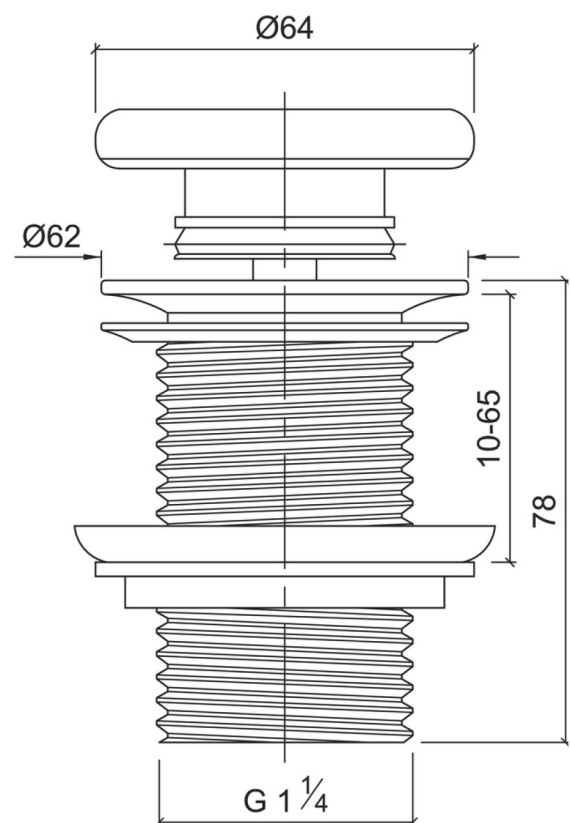

PRODUCT CODE

EQCOP-B, EQCOP-C, EQCOP-G,
EQCOP-O, EQCOP-W

COLOUR

Blush, Charcoal, Grey, Oat or White

MATERIAL

Concrete top with brass & chrome
construction

OVERFLOW

Without overflow

WASTE OUTLET

32mm

STANDARDS

Standards & Watermark approved

WARRANTY

1 year manufacturer's warranty

All dimensions are in millimetres and subject to normal manufacturing variations