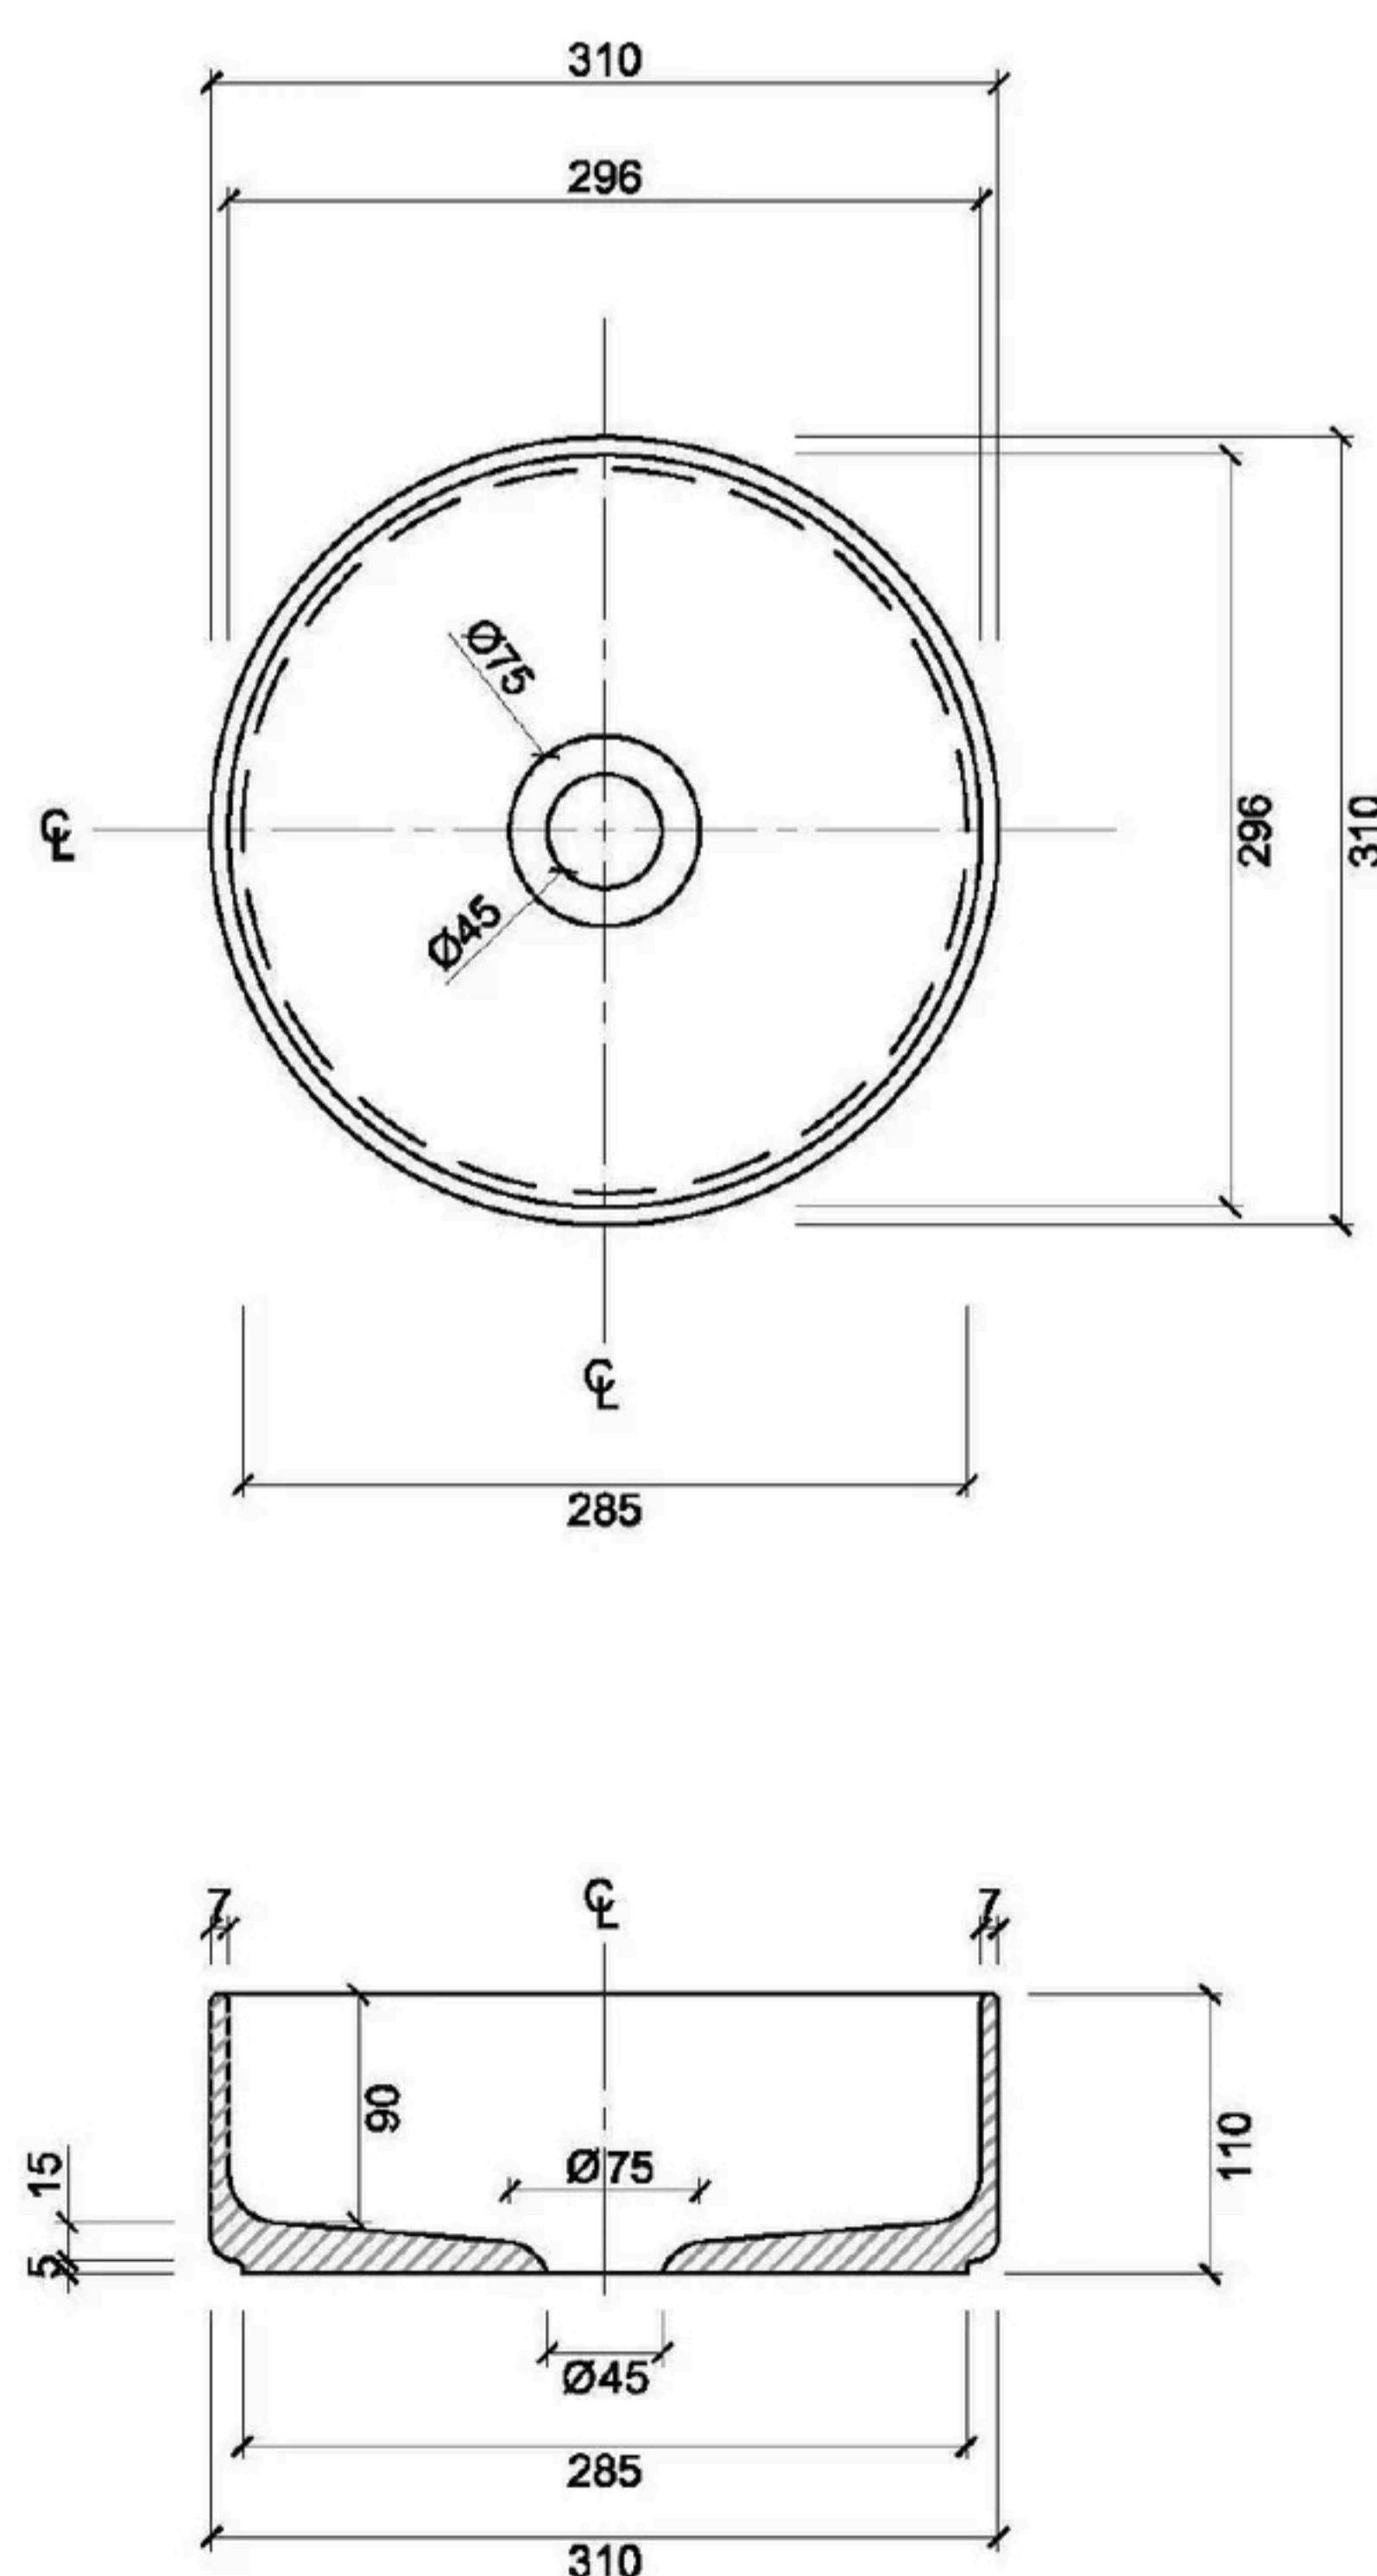

EIGHT QUARTERS

Amaroo Circle Mini

PRODUCT CODE

EQMEAM5-GW, EQMEAM5-W,
EQMEAM5-B

INSTALLATION TYPE

Above counter

COLOUR & FINISH

Gloss white, matte white or matte
black

MATERIAL

Vitreous China

OVERFLOW

Without overflow

WASTE

32mm waste (not included)

WARRANTY

5 years manufacturer's warranty

www.eightquarters.com.au

All dimensions are in millimetres and subject to normal manufacturing variations