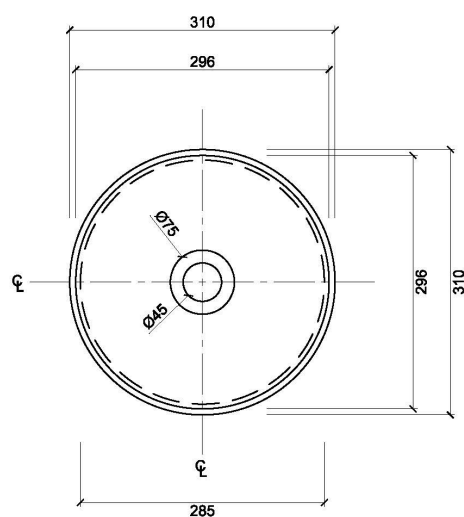

EIGHT QUARTERS

Amaroo Circle Mini

PRODUCT CODE

EQMEAM5-GW, EQMEAM5-W,
EQMEAM5-B

INSTALLATION TYPE

Above counter

COLOUR & FINISH

Gloss white, matte white or matte
black

www.eightquarters.com.au

All dimensions are in millimetres and subject to normal manufacturing variations