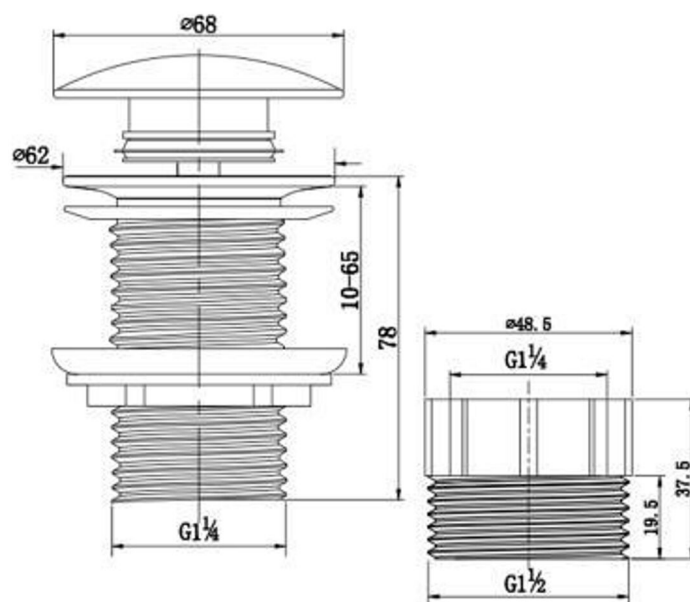

EIGHT QUARTERS

Gloss Marble Ceramic Pop-Up Waste

PRODUCT CODE
EQXIPU2

COLOUR & FINISH
Gloss white with grey & gold marbling

MATERIAL
Ceramic top with brass & chrome construction

OVERFLOW
Without overflow

WASTE OUTLET
32mm (includes 40mm adaptor)

STANDARDS
Standards & Watermark approved

WARRANTY
1 year manufacturer's warranty

www.eightquarters.com.au

All dimensions are in millimetres and subject to normal manufacturing variations