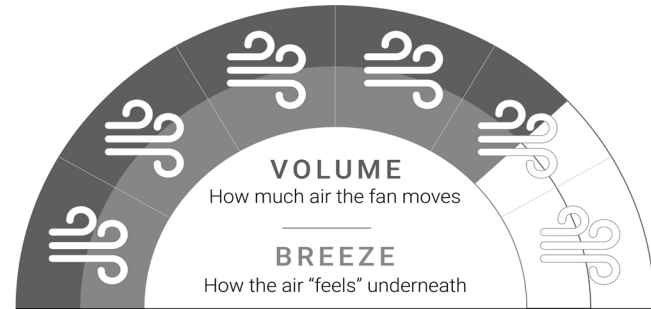

Motor

Inches

RPMs

Watts

Remote Control

Downlight

- ✓ **Enjoy ambient lighting** in your space thanks to the Ambience's built-in uplight (supports dimming), helping to create a relaxing atmosphere in your bedroom or living areas.
- ✓ **Moulded aerodynamic blades** are crafted from polymer (a high-grade plastic) which are durable, easy to clean as well as being safer and quieter than metal blades.
- ✓ **Energy-efficient & dimmable optional 17W LED Downlight** is available with colour changing technology (CCT) so you can choose between Warm, Cool and Daylight temperatures.
- ✓ **Highly efficient cooling** made possible by the energy-efficient DC motor, using only 35W on high and as little as 6W on low so you stay cool for less.
- ✓ **Enjoy whisper-quiet cooling** thanks to the combination of a silent DC motor and premium polymer blades, so you stay cool with less wind and fan noise.
- ✓ **Perfect for standard bedrooms and living areas** so you can maintain a consistent decor style throughout your home.

FAN PERFORMANCE

Fan Speed (H:6/M:4/L:1) (Revolutions Per Minute)	185 / 145 / 91 RPM
Energy usage (H:6/M:4/L:1) (Watts)	35 W / 19 W / 6 W
Airflow volume (H:6/M:4/L:1) (Cubic metres per hour)	12,262 / 9,864 / 5,302 CMH
Efficiency (H:6/M:4/L:1) (CMH / W)	350 / 519 / 884 CMH / W