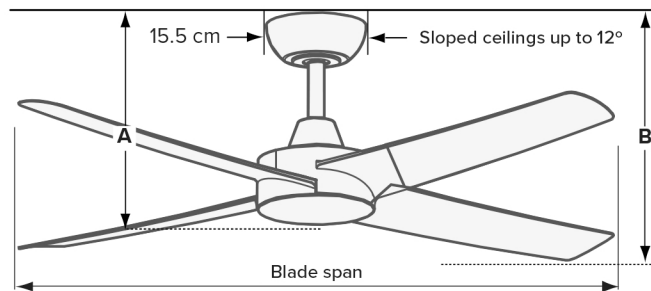

FAN PERFORMANCE

Fan Speed (H:6/M:4/L:1) (Revolutions Per Minute)	185 / 145 / 91 RPM
Energy usage (H:6/M:4/L:1) (Watts)	35 W / 19 W / 6 W
Airflow volume (H:6/M:4/L:1) (Cubic metres per hour)	12,262 / 9,864 / 5,302 CMH
Efficiency (H:6/M:4/L:1) (CMH / W)	350 / 519 / 884 CMH / W

A: 30 cm

CEILING TO BOTTOM OF MOTOR

Blade span
132 cm (52 inch)

B: 30 cm

CEILING TO BOTTOM OF BLADES

Local Australian Support

Australian Owned & Operated, our friendly team provides a comprehensive 3 Year Onsite Warranty.