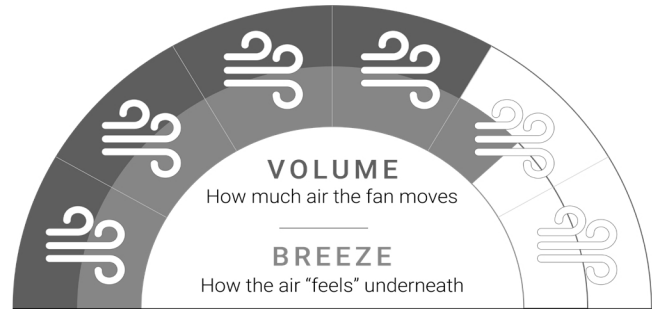

Motor

Inches

RPMs

Watts

Remote Control

Downlight

- 
Enjoy ambient lighting in your space thanks to the Ambience's built-in uplight (supports dimming), helping to create a relaxing atmosphere in your bedroom or living areas.
- 
Moulded aerodynamic blades are crafted from polymer (a high-grade plastic) which are durable, easy to clean as well as being safer and quieter than metal blades.
- 
Energy-efficient & dimmable optional 17W LED Downlight is available with colour changing technology (CCT) so you can choose between Warm, Cool and Daylight temperatures.
- 
Highly efficient cooling made possible by the energy-efficient DC motor, using only 35W on high and as little as 6W on low so you stay cool for less.
- 
Enjoy whisper-quiet cooling thanks to the combination of a silent DC motor and premium polymer blades, so you stay cool with less wind and fan noise.
- 
Perfect for small bedrooms, home offices and media rooms so you can maintain a consistent decor style throughout your home.

FAN PERFORMANCE

Fan Speed (H:6/M:4/L:1) (Revolutions Per Minute)	212 / 164 / 103 RPM
Energy usage (H:6/M:4/L:1) (Watts)	35 W / 17 W / 6 W
Airflow volume (H:6/M:4/L:1) (Cubic metres per hour)	11,235 / 8,430 / 4,927 CMH
Efficiency (H:6/M:4/L:1) (CMH / W)	321 / 496 / 821 CMH / W