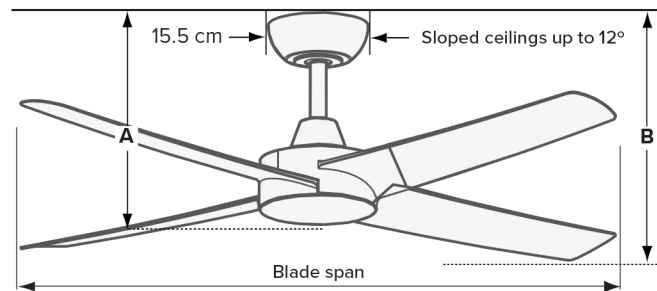

FAN PERFORMANCE

Fan Speed (H:6/M:4/L:1) (Revolutions Per Minute)	212 / 164 / 103 RPM
Energy usage (H:6/M:4/L:1) (Watts)	35 W / 17 W / 6 W
Airflow volume (H:6/M:4/L:1) (Cubic metres per hour)	11,235 / 8,430 / 4,927 CMH
Efficiency (H:6/M:4/L:1) (CMH / W)	321 / 496 / 821 CMH / W