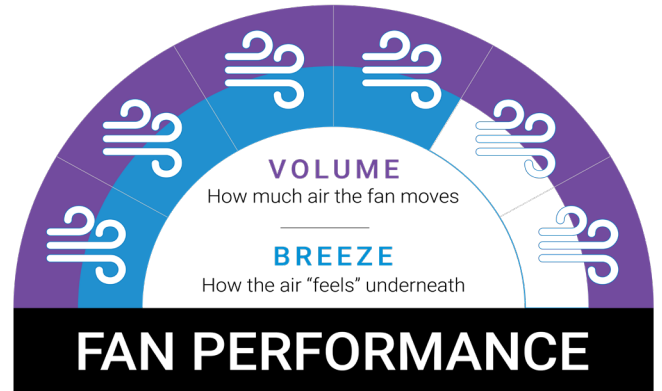

Smart by
bond

72 INCH Smart DC Ceiling Fan Kensington

Impressive 183cm Blade Span with 8 Koa Polymer Blades. High-Volume Airflow. Energy Efficient. Whisper Quiet. Remote Control Included. LED Light Included. Smart WiFi Fan.

- **Make an elegant statement** in any space thanks to the Kensington's stunningly crafted polymer blades that offer an impressive blade span of 183 cm – carefully designed and engineered to impress.
- **18W Dimmable LED Light included** supports switching between Warm (3000K), Cool (4000K) and Daylight (5000K) colour temperatures along with light on/off and light dimming controls.
- **Moves large volumes of air** thanks to the large blade span and aerodynamic blade design, ensuring sweeping airflow ideal for large enclosed spaces.
- **Highly efficient airflow** made possible by the energy-efficient motor, using only 30W on high and as little as 5W on low so you stay cool for less.
- **Enjoy whisper-quiet cooling**, thanks to the combination of a silent DC motor and premium polymer blades, so you stay cool with less wind and fan noise.
- **Perfect for both Indoor & Outdoors** so you can maintain your decor style from your living room through to your alfresco outdoor area.

FAN PERFORMANCE	
Fan Speed (H:6/M:4/L:1) (Revolutions Per Minute)	105 / 84 / 50 RPM
Energy usage (H:6/M:4/L:1) (Watts)	30 W / 16 W / 5 W
Airflow volume (H:6/M:4/L:1) (Cubic metres per hour)	15,707 / 12,687 / 7,338 CMH
Efficiency (H:6/M:4/L:1) (CMH / W)	524 / 793 / 1,468 CMH / W