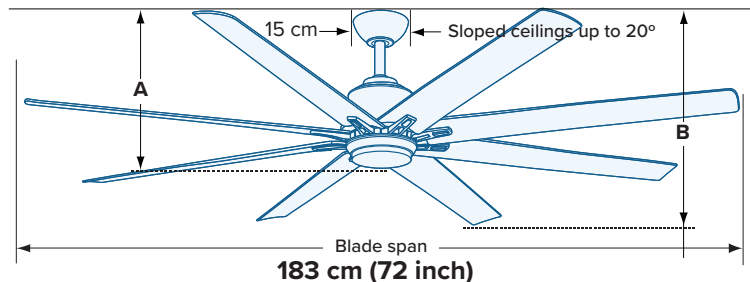

A: 36 cm

CEILING TO BOTTOM OF MOTOR

B: 31 cm

CEILING TO BOTTOM OF BLADES

Local Australian Support

Australian Owned & Operated, our friendly team provides a comprehensive 3 Year Onsite Warranty.

360fans.com.au/warranty/