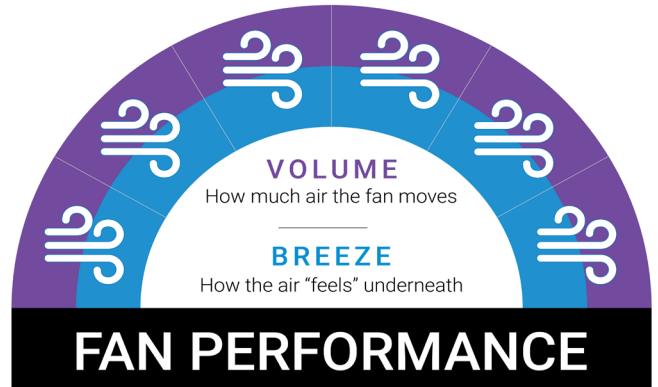

FAN PERFORMANCE

Fan Speed (H:6/M:4/L:1) (Revolutions Per Minute)	208 / 162 / 51 RPM
Energy usage (H:6/M:4/L:1) (Watts)	40 W / 19 W / 4 W
Airflow volume (H:6/M:4/L:1) (Cubic metres per hour)	15,121 / 11,044 / 3,568 CMH
Efficiency (H:6/M:4/L:1) (CMH / W)	378 / 581 / 892 CMH / W