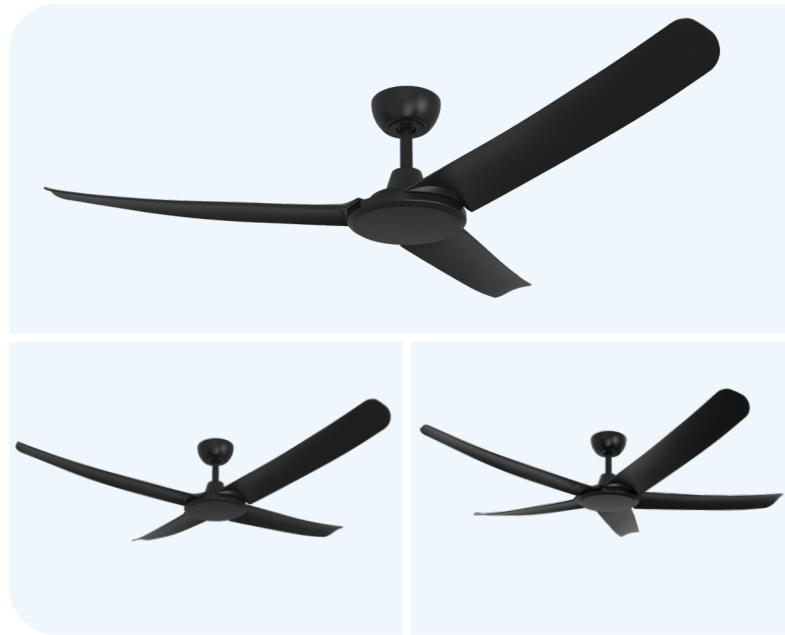

# FlatJET 56"

Powerful Cooling. Aerodynamic Blade Design. High-Volume Airflow. Energy Efficient. Whisper Quiet. Remote Control Included. LED Light Available.

Three Blades

Four Blades

Five Blades

- ✓ **Cleverly supports 3, 4 or 5 blade installation** so you can choose the perfect style and aesthetic for your space. With five blades included in every fan, you can freely choose between 3, 4 or 5 blade installation options.
- ✓ **High performance cooling** thanks to the powerful DC motor paired with aerodynamic fluted blades, effectively moving large volumes of air directly below and around larger spaces - ideal for even the hottest climates.
- ✓ **Moulded aerodynamic blades** are crafted from polymer (a high-grade plastic) which are durable, easy to clean as well as being safer and quieter than metal blades.
- ✓ **Highly efficient airflow** made possible by the energy-efficient DC motor, using only 40W on high and as little as 4W on low so you stay cool for less.
- ✓ **Energy-efficient & dimmable 24W LED Light** is available with colour changing technology (CCT) so you can choose between Warm, Cool and Daylight temperatures.
- ✓ **Perfect for both Indoor & Outdoors** so you can maintain your decor style from your living room through to your alfresco outdoor area.