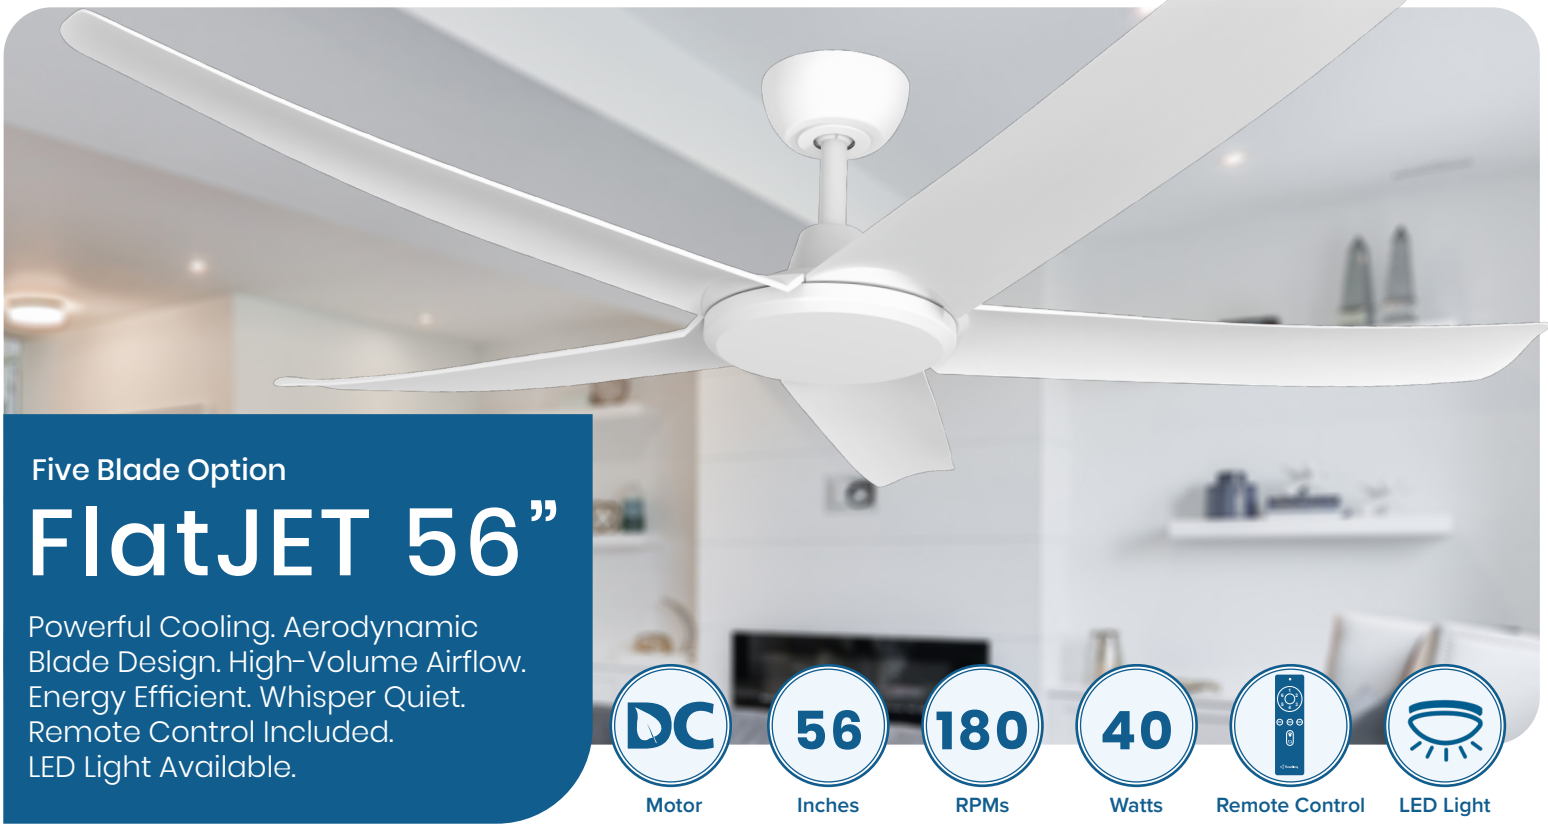

Five Blade Option

FlatJET 56"

Powerful Cooling. Aerodynamic Blade Design. High-Volume Airflow. Energy Efficient. Whisper Quiet. Remote Control Included. LED Light Available.

Motor

Inches

RPMs

Watts

Remote Control

LED Light