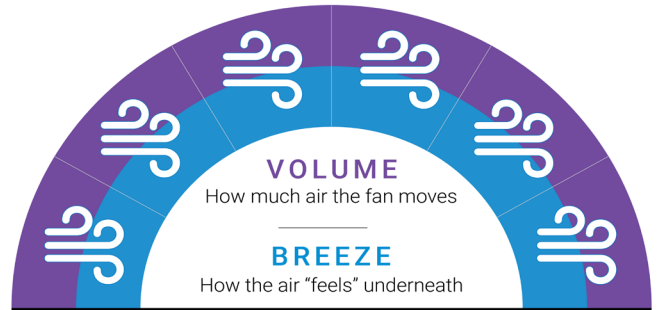

FAN PERFORMANCE

Fan Speed (H:6/M:4/L:1) (Revolutions Per Minute)	180 / 139 / 52 RPM
Energy usage (H:6/M:4/L:1) (Watts)	40 W / 19 W / 4 W
Airflow volume (H:6/M:4/L:1) (Cubic metres per hour)	16,310 / 12,573 / 3,908 CMH
Efficiency (H:6/M:4/L:1) (CMH / W)	408 / 662 / 977 CMH / W