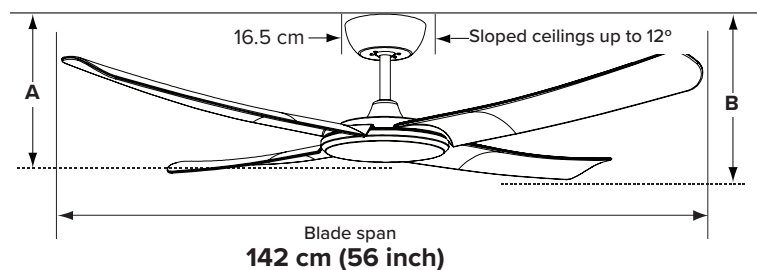

# FlatJET 56"

Powerful Cooling. Aerodynamic Blade Design. High-Volume Airflow. Energy Efficient. Whisper Quiet. Remote Control Included. LED Light Available.

Three Blades

Four Blades

Five Blades

- ✓ **Cleverly supports 3, 4 or 5 blade installation** so you can choose the perfect style and aesthetic for your space. With five blades included in every fan, you can freely choose between 3, 4 or 5 blade installation options.
- ✓ **High performance cooling** thanks to the powerful DC motor paired with aerodynamic fluted blades, effectively moving large volumes of air directly below and around larger spaces - ideal for even the hottest climates.
- ✓ **Moulded aerodynamic blades** are crafted from polymer (a high-grade plastic) which are durable, easy to clean as well as being safer and quieter than metal blades.
- ✓ **Highly efficient airflow** made possible by the energy-efficient DC motor, using only 40W on high and as little as 4W on low so you stay cool for less.
- ✓ **Energy-efficient & dimmable 24W LED Light** is available with colour changing technology (CCT) so you can choose between Warm, Cool and Daylight temperatures.
- ✓ **Perfect for both Indoor & Outdoors** so you can maintain your decor style from your living room through to your alfresco outdoor area.

**A: 30 cm**

CEILING TO BOTTOM OF MOTOR

**B: 29 cm**

CEILING TO BOTTOM OF BLADES