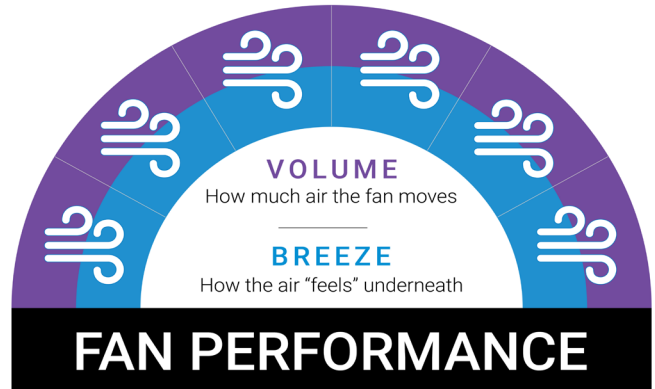

FAN PERFORMANCE

Fan Speed (H:6/M:4/L:1) (Revolutions Per Minute)	188 / 149 / 55 RPM
Energy usage (H:6/M:4/L:1) (Watts)	40 W / 19 W / 4 W
Airflow volume (H:6/M:4/L:1) (Cubic metres per hour)	14,781 / 10,364 / 3,738 CMH
Efficiency (H:6/M:4/L:1) (CMH / W)	370 / 545 / 934 CMH / W