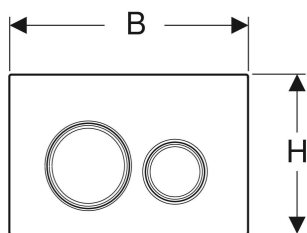

Example image

## TECHNICAL DATA

Actuation force max. 20 N

Button shape

round

- Geberit extension set for Sigma, Omega and Kappa concealed cisterns

<i>Art. no.</i>	<i>Colour / surface</i>	<i>Product material</i>	<i>B</i> cm	<i>H</i> cm	<i>T</i> cm
<b>115.884.SJ.1</b>	Base plate and design rings: chrome-plated Cover plate and buttons: black	Die-cast zinc / glass	24.6	16.4	1.4