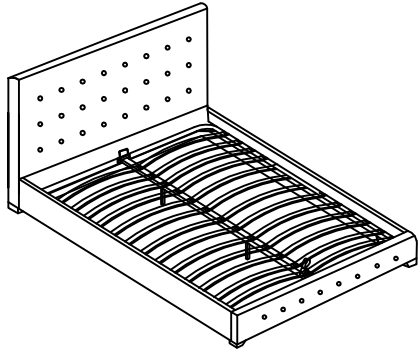

# Assembly Instructions - BF1008-Q

① -1pc 	② -1pc 	③ -1pc 	④ -1pc 
⑤ -2pcs 	⑥ -1pc 	⑦ -2pcs 	⑧ -1pc 
⑨ -4pcs 	⑩ -2pcs 	⑪ -2pcs 	⑫ -1pc 
⑬ -1pc 	⑭ -2pcs 	⑮ -1pcs 	⑯ -26pcs 
⑰ -26pcs 	⑱ -1pc 	⑲ -4pcs 	⑲ -4pcs 
⑲ -13pcs 	⑲ -1pc 	⑲ -4pcs 	⑲ -8pcs 

<b>A</b>  M8x20mm x12pcs	<b>B</b>  M8x30mm x16pcs	<b>C</b>  M8x40mm x34pcs
<b>D</b>  Washer x42pcs	<b>E</b>  Hex Nut x30pcs	<b>F</b>  trampoline x12pcs
<b>G</b>  Ribbon Handle x1pc	<b>H</b>  Allen Key x1pc	<b>I</b>  Allen Key x1pc