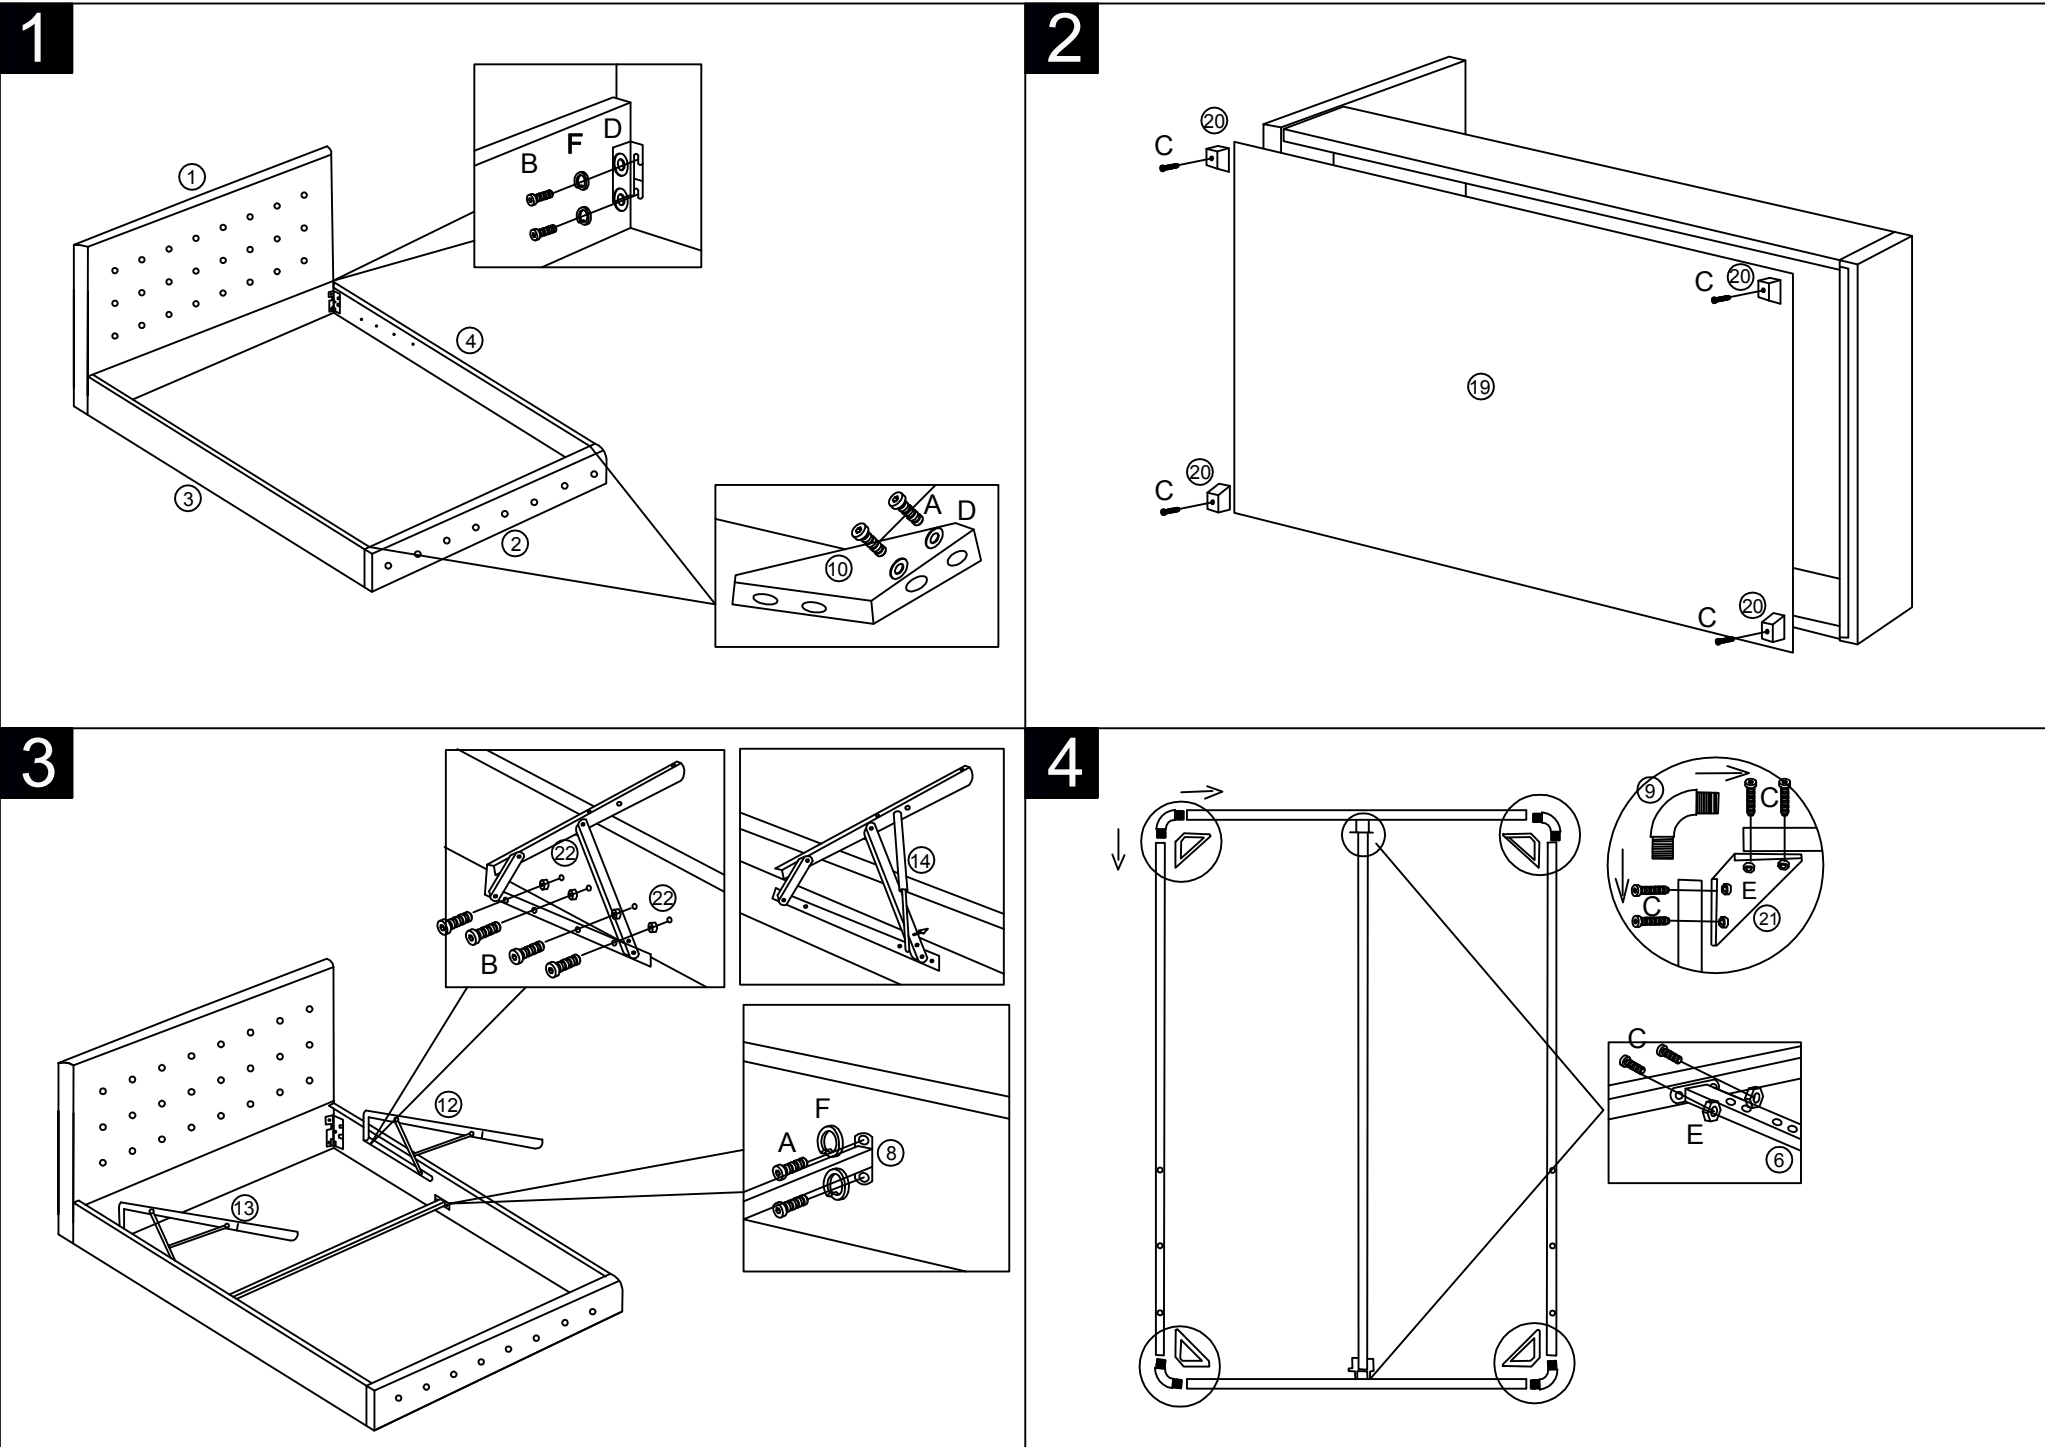

# Assembly Instructions - BF1008-Q

① -1pc 	② -1pc 	③ -1pc 	④ -1pc 
⑤ -2pcs 	⑥ -1pc 	⑦ -2pcs 	⑧ -1pc 
⑨ -4pcs 	⑩ -2pcs 	⑪ -2pcs 	⑫ -1pc 
⑬ -1pc 	⑭ -2pcs 	⑮ -1pcs 	⑯ -26pcs 
⑰ -26pcs 	⑱ -1pc 	⑲ -4pcs 	⑲ -4pcs 
⑲ -13pcs 	⑲ -1pc 	⑲ -4pcs 	⑲ -8pcs 

<b>A</b>  M8x20mm x12pcs	<b>B</b>  M8x30mm x16pcs	<b>C</b>  M8x40mm x34pcs
<b>D</b>  Washer x42pcs	<b>E</b>  Hex Nut x30pcs	<b>F</b>  trampoline x12pcs
<b>G</b>  Ribbon Handle x1pc	<b>H</b>  Allen Key x1pc	<b>I</b>  Allen Key x1pc