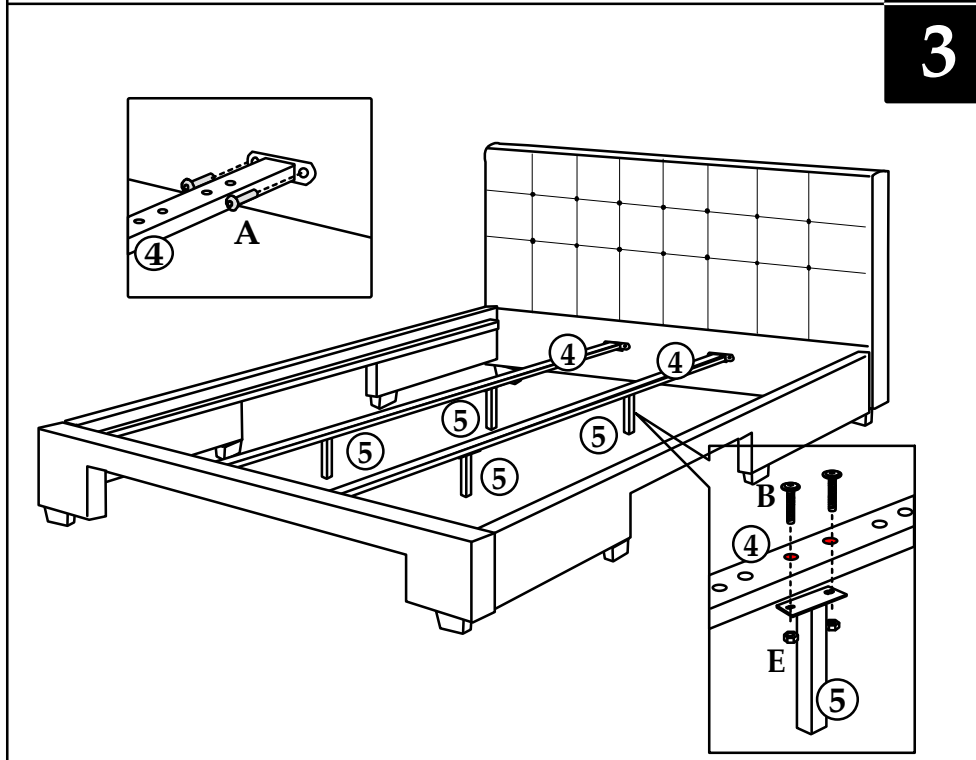

Assembly Instructions - BF1012

Levede[®]

M8 x 25mm
x 24pcs

M8 x 30mm
x 8pcs

M8 x 45mm
x 8pcs

Washer
x 16pcs

Hex Nut
x 8pcs

30mm
Wood Screw
x 32pcs

20mm
Wood Screw
x 48pcs

wheel
x 16pcs

M5 Allen Key
x 1pc

Spanner
1pc

10mm
Wood Screw
x 32pcs

1 2
3 4

5 2 x Drawers of sideboard

6 2 x Drawers of Footboard