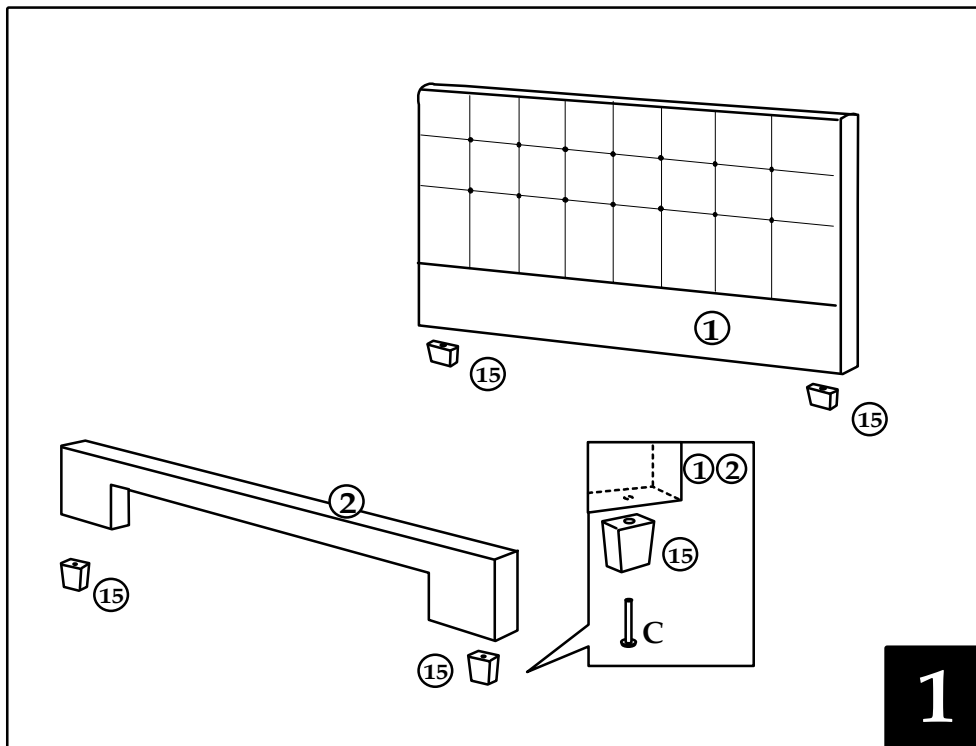

Assembly Instructions - BF1012

Levede[®]

M8 x 25mm
x 24pcs

M8 x 30mm
x 8pcs

M8 x 45mm
x 8pcs

Washer
x 16pcs

Hex Nut
x 8pcs

30mm
Wood Screw
x 32pcs

20mm
Wood Screw
x 48pcs

wheel
x 16pcs

M5 Allen Key
x 1pc

Spanner
1pc

10mm
Wood Screw
x 32pcs

1 2
3 4

5 2 x Drawers of sideboard

6 2 x Drawers of Footboard