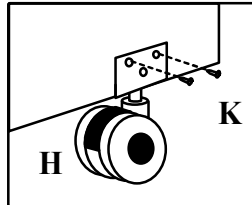

Assembly Instructions - BF1012

Levede[®]

M8 x 25mm
x 24pcs

M8 x 30mm
x 8pcs

M8 x 45mm
x 8pcs

Washer
x 16pcs

Hex Nut
x 8pcs

30mm
Wood Screw
x 32pcs

20mm
Wood Screw
x 48pcs

wheel
x 16pcs

M5 Allen Key
x 1pc

Spanner
1pc

10mm
Wood Screw
x 32pcs

1 2
3 4

5 2 x Drawers of sideboard

6 2 x Drawers of Footboard