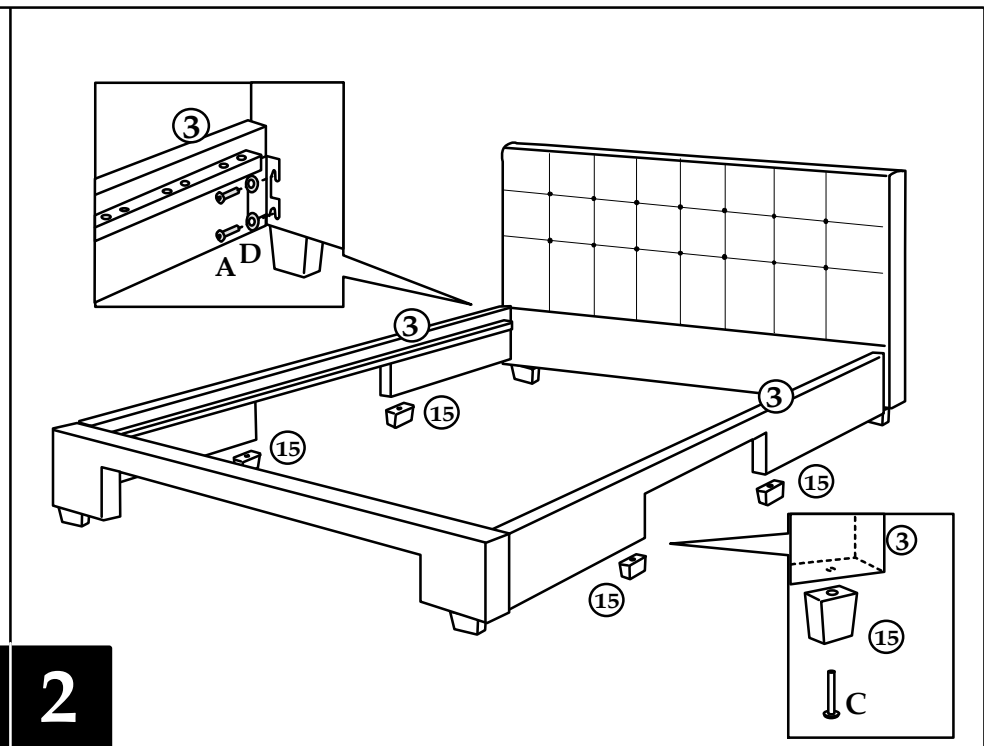

Assembly Instructions - BF1012

Levede[®]

M8 x 25mm
x 24pcs

M8 x 30mm
x 8pcs

M8 x 45mm
x 8pcs

Washer
x 16pcs

Hex Nut
x 8pcs

30mm
Wood Screw
x 32pcs

20mm
Wood Screw
x 48pcs

wheel
x 16pcs

M5 Allen Key
x 1pc

Spanner
1pc

10mm
Wood Screw
x 32pcs

1 2
3 4

5 2 x Drawers of sideboard

6 2 x Drawers of Footboard