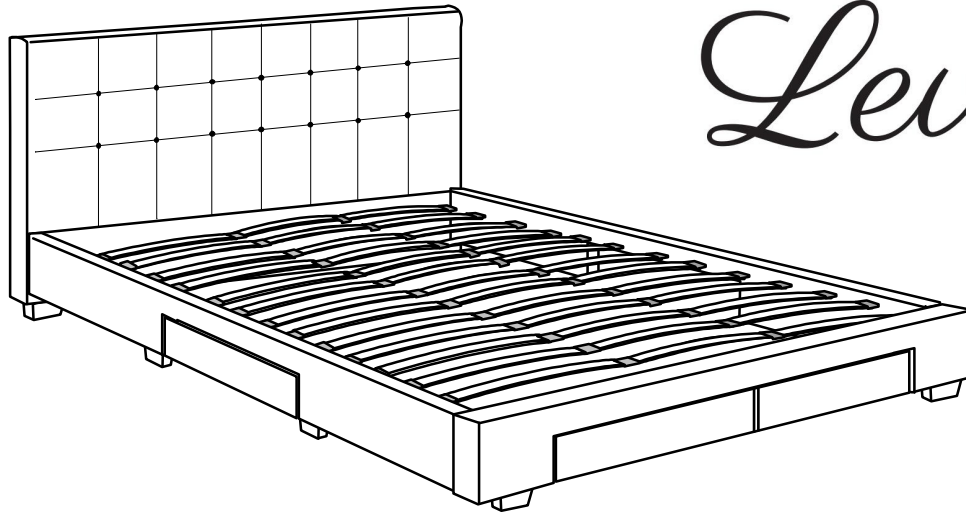

Assembly Instructions - BF1012

Levede[®]

M8 x 25mm
x 24pcs

M8 x 30mm
x 8pcs

M8 x 45mm
x 8pcs

Washer
x 16pcs

Hex Nut
x 8pcs

30mm
Wood Screw
x 32pcs

20mm
Wood Screw
x 48pcs

wheel
x 16pcs

M5 Allen Key
x 1pc

Spanner
1pc

10mm
Wood Screw
x 32pcs

1 2
3 4

5 2 x Drawers of sideboard

6 2 x Drawers of Footboard