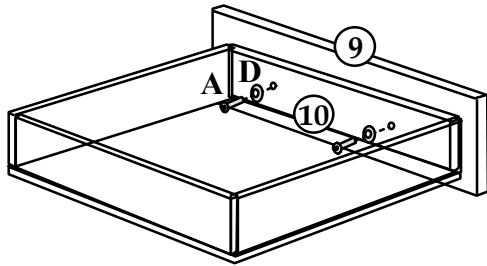

Assembly Instructions - BF1012

Levede[®]

M8 x 25mm
x 24pcs

M8 x 30mm
x 8pcs

M8 x 45mm
x 8pcs

Washer
x 16pcs

Hex Nut
x 8pcs

30mm
Wood Screw
x 32pcs

20mm
Wood Screw
x 48pcs

wheel
x 16pcs

M5 Allen Key
x 1pc

Spanner
1pc

10mm
Wood Screw
x 32pcs

1 2
3 4

5 2 x Drawers of sideboard

6 2 x Drawers of Footboard