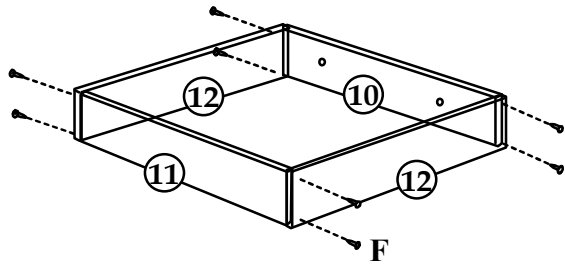

Assembly Instructions - BF1012

Levede[®]

M8 x 25mm
x 24pcs

M8 x 30mm
x 8pcs

M8 x 45mm
x 8pcs

Washer
x 16pcs

Hex Nut
x 8pcs

30mm
Wood Screw
x 32pcs

20mm
Wood Screw
x 48pcs

wheel
x 16pcs

M5 Allen Key
x 1pc

Spanner
1pc

10mm
Wood Screw
x 32pcs

1 2
3 4

5 2 x Drawers of sideboard

6 2 x Drawers of Footboard