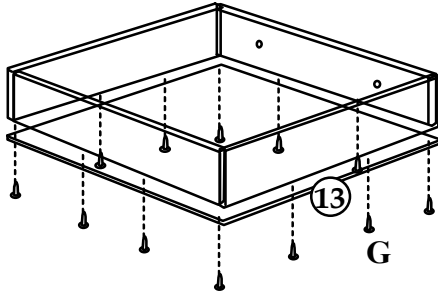

Assembly Instructions - BF1012

Levede[®]

M8 x 25mm
x 24pcs

M8 x 30mm
x 8pcs

M8 x 45mm
x 8pcs

Washer
x 16pcs

Hex Nut
x 8pcs

30mm
Wood Screw
x 32pcs

20mm
Wood Screw
x 48pcs

wheel
x 16pcs

M5 Allen Key
x 1pc

Spanner
1pc

10mm
Wood Screw
x 32pcs

1 2
3 4

5 2 x Drawers of sideboard

6 2 x Drawers of Footboard