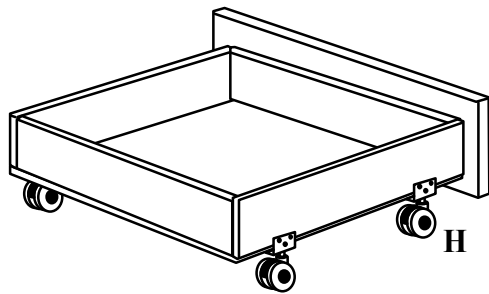

Assembly Instructions - BF1012

Levede[®]

M8 x 25mm
x 24pcs

M8 x 30mm
x 8pcs

M8 x 45mm
x 8pcs

Washer
x 16pcs

Hex Nut
x 8pcs

30mm
Wood Screw
x 32pcs

20mm
Wood Screw
x 48pcs

wheel
x 16pcs

M5 Allen Key
x 1pc

Spanner
1pc

10mm
Wood Screw
x 32pcs

1 2
3 4

5 2 x Drawers of sideboard

6 2 x Drawers of Footboard