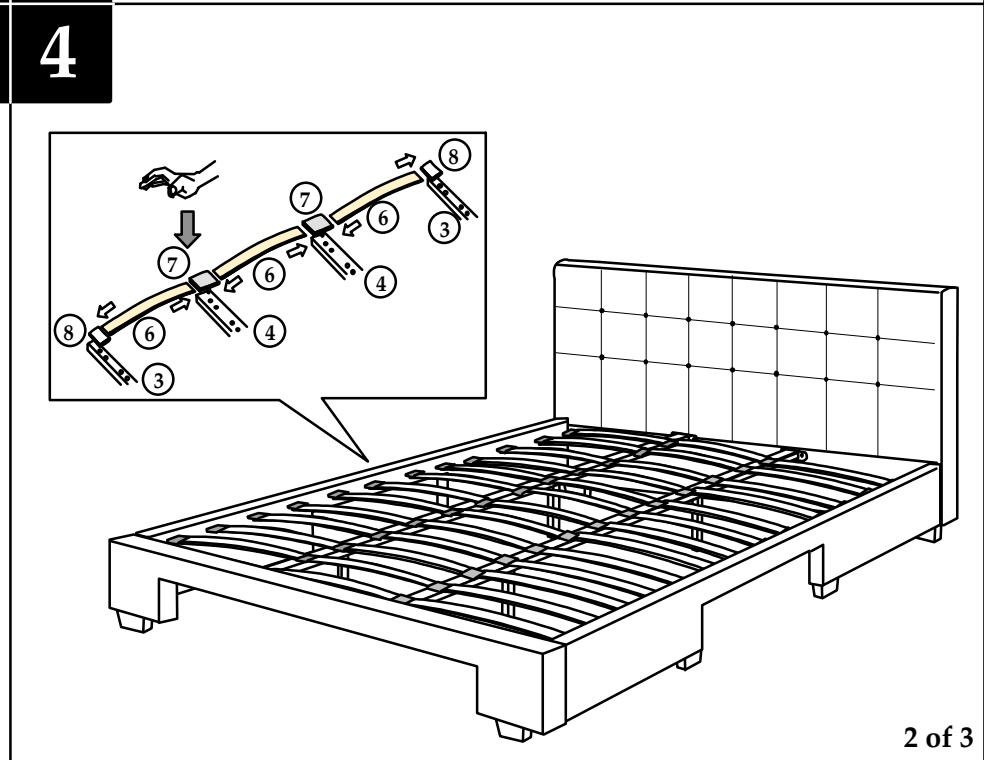

Assembly Instructions - BF1012

Levede[®]

M8 x 25mm
x 24pcs

M8 x 30mm
x 8pcs

M8 x 45mm
x 8pcs

Washer
x 16pcs

Hex Nut
x 8pcs

30mm
Wood Screw
x 32pcs

20mm
Wood Screw
x 48pcs

wheel
x 16pcs

M5 Allen Key
x 1pc

Spanner
1pc

10mm
Wood Screw
x 32pcs

1 2
3 4

5 2 x Drawers of sideboard

6 2 x Drawers of Footboard