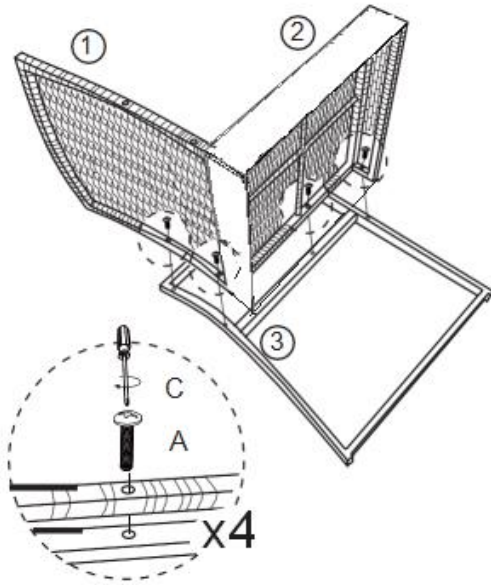

# ASSEMBLY INSTRUCTION

NO.	PARTS	QTY
1	Back Rest	2
2	Seat Panel	2
3	Left Armrest	2
4	Right Armrest	2
5	Seat Cushion	2
6	Top Frame	1
7	Legs	2
8	Shelf	1
9	Glass Top	1

A	M6x35mm	24
B	M6x15mm	4
C	Screwdriver	1
D	M6x30mm	4

A

B

C

D

1

don't tight all screws until assembly is finish.

# ASSEMBLY INSTRUCTION

2

3

don't tight all screws until assembly is finish.

4

5