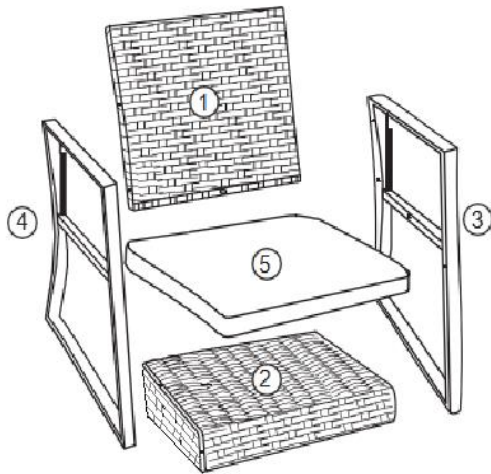

# ASSEMBLY INSTRUCTION

NO.	PARTS	QTY
1	Back Rest	2
2	Seat Panel	2
3	Left Armrest	2
4	Right Armrest	2
5	Seat Cushion	2
6	Top Frame	1
7	Legs	2
8	Shelf	1
9	Glass Top	1

A	M6x35mm	24
B	M6x15mm	4
C	Screwdriver	1
D	M6x30mm	4

A

B

C

D

1

don't tight all screws until assembly is finish.