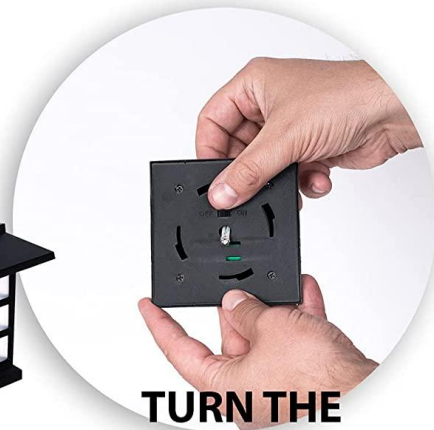

sello

SL1003-12

EMITTO 12x LED Solar Power Garden Landscape
Path Lawn Lights Yard Lamp Outdoor

-SPECIFICATION

-Material: Plastic

-Dimensions: 38cm(H)/14.9"

-Light colour: Cool white

-PACKAGE CONTENT

-12X Solar Powered Lights

sello

SL1003-12

**TWIST THE LAMP
SHADE TO OPEN IT**

**TURN THE
POWER SWITCH ON AND
CLOSE THE LAMP**

**CONNECT
THE STAKE WITH
THE POLE**

**CONNECT
THE STAKE WITH
THE LAMP**