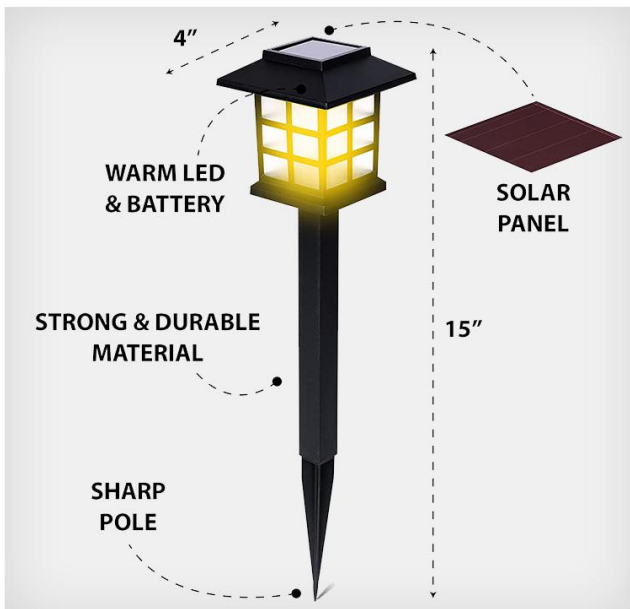

sello

SL1003-12

EMITTO 12x LED Solar Power Garden Landscape
Path Lawn Lights Yard Lamp Outdoor

-SPECIFICATION

-Material: Plastic

-Dimensions: 38cm(H)/14.9"

-Light colour: Cool white

-PACKAGE CONTENT

-12X Solar Powered Lights

sello

SL1003-12

**TWIST THE LAMP
SHADE TO OPEN IT**

**TURN THE
POWER SWITCH ON AND
CLOSE THE LAMP**

**CONNECT
THE STAKE WITH
THE POLE**

**CONNECT
THE STAKE WITH
THE LAMP**