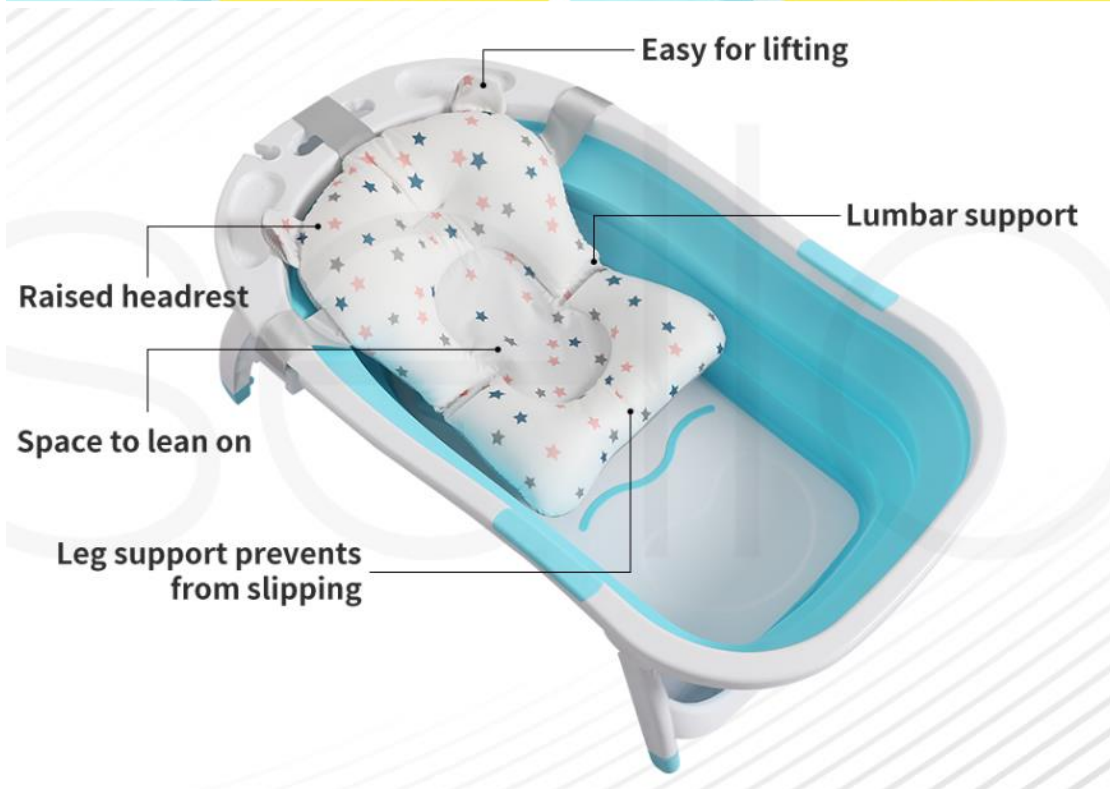

sello

HO0534+KD1063

Pink/Blue Kids' Foldable Bath Tub with Bath Pad

sello

HO0534+KD1063

**Product specification:**

Materials (bathtub): PP (Polypropylene) and TPR (Thermoplastic rubber)

Materials (bathmat): 200GSM milk fabric with polyester, 3D mesh cloth and polystyrene foam

Dimensions (unfolded bathtub): 85.5cm x 49.5cm x 22.5cm (W x D x H)

Dimensions (folded bathtub): 85.5cm x 49.5cm x 7cm (W x D x H)

Dimensions (mat): Mat: 47cm x 34cm x 5cm (W x D x H)

Colour: Blue/Green/Pink