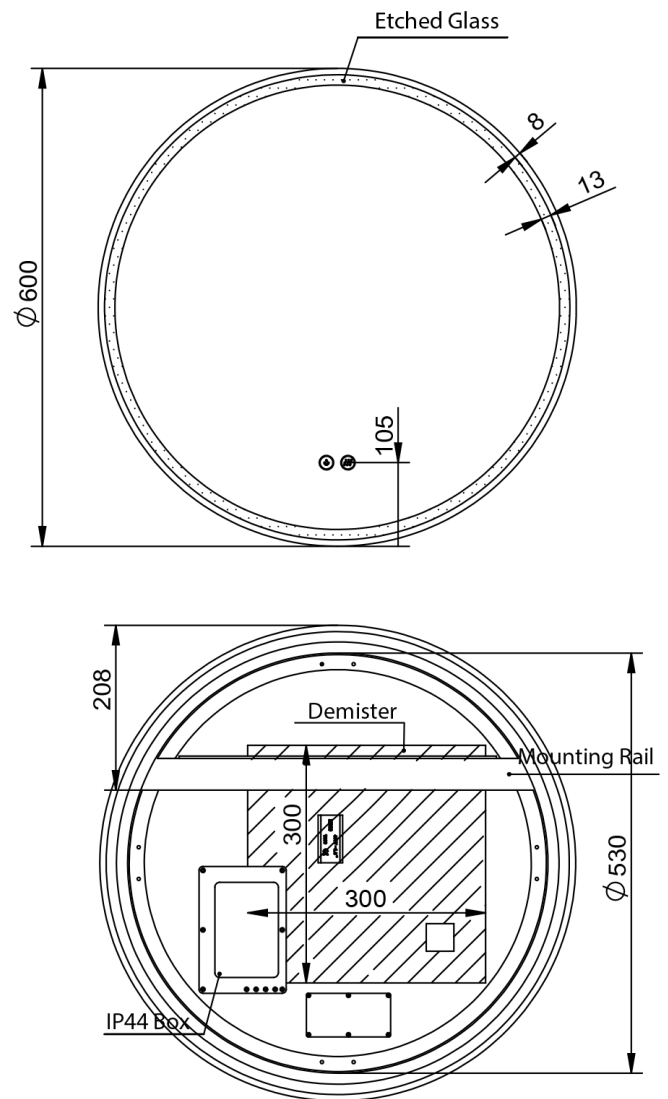

Sphere 600D

S60D

Dimension (mm):

Diameter	600
Depth	35

Features:

LED Lighting	✓
Demister with 1 Hour Auto Cut-off	✓
Copper Free Mirror	✓

Optional Extra:

Coloured Aluminium Frame (610mm x 610mm x 40mm)

Matt Black	●	S60D-MB
Gun Metal	●	S60D-GM
Brushed Nickel	●	S60D-BN
Rose Gold	●	S60D-RG
Brushed Brass	●	S60D-BB

Coloured Concrete Frame (660mm x 660mm x 50mm)

Ash	●	S60D-CA
Desert	●	S60D-CD
Nickel	●	S60D-CN
Stone	●	S60D-CS
Taupe	●	S60D-CT
Coal	●	S60D-CC