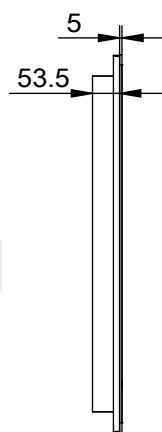

KARA 1200DB

K12075DB

Size (mm):

| | |
|--------|------|
| Width | 1200 |
| Height | 750 |
| Depth | 59 |

Orientation:

Horizontal / Vertical

Features

| | |
|-----------------------------------|---|
| LED Lighting | ✓ |
| Demister with 1 Hour Auto Cut-off | ✓ |
| Bluetooth Speakers | ✓ |
| Adjustable Light Colour | ✓ |
| Copper Free Mirror | ✓ |