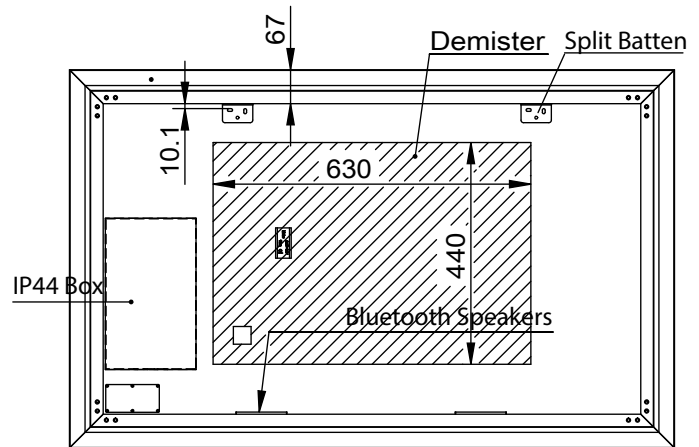

KARA 1200DB

K12075DB

Size (mm):

| | |
|--------|------|
| Width | 1200 |
| Height | 750 |
| Depth | 59 |

Orientation:

Horizontal / Vertical

Features

| | |
|-----------------------------------|---|
| LED Lighting | ✓ |
| Demister with 1 Hour Auto Cut-off | ✓ |
| Bluetooth Speakers | ✓ |
| Adjustable Light Colour | ✓ |
| Copper Free Mirror | ✓ |