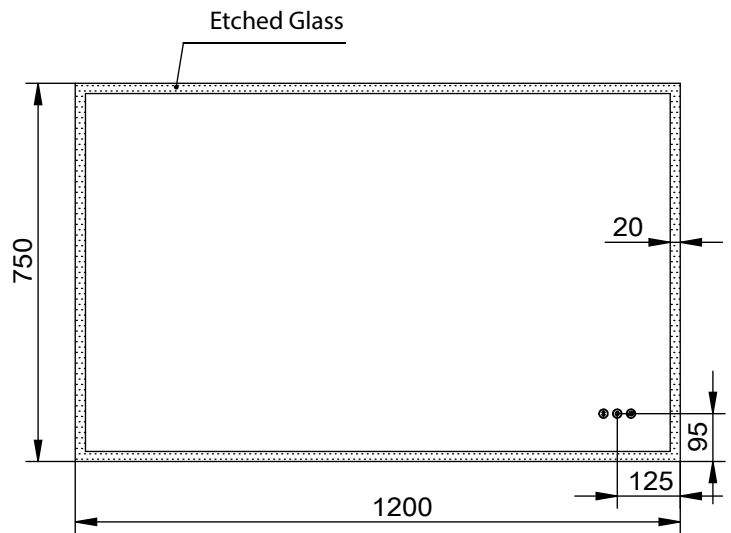

KARA 1200DB

K12075DB

Size (mm):

| | |
|--------|------|
| Width | 1200 |
| Height | 750 |
| Depth | 59 |

Orientation:

Horizontal / Vertical

Features

| | |
|-----------------------------------|---|
| LED Lighting | ✓ |
| Demister with 1 Hour Auto Cut-off | ✓ |
| Bluetooth Speakers | ✓ |
| Adjustable Light Colour | ✓ |
| Copper Free Mirror | ✓ |