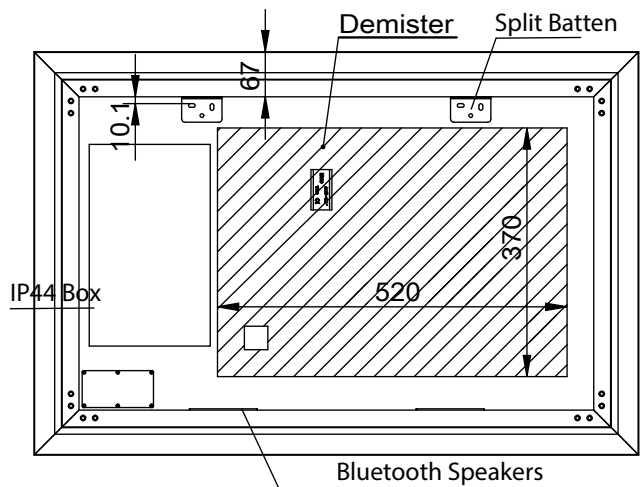

# KARA 900DB

K9060DB

Size (mm):	
Width	900
Height	600
Depth	59

Orientation:	
Horizontal / Vertical	

Features	
LED Lighting	✓
Demister with 1 Hour Auto Cut-off	✓
Bluetooth Speakers	✓
Adjustable Light Colour	✓
Copper Free Mirror	✓