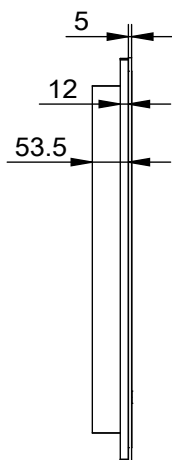

# KARA 900DB

K9060DB

Size (mm):	
Width	900
Height	600
Depth	59

Orientation:	
Horizontal / Vertical	

Features	
LED Lighting	✓
Demister with 1 Hour Auto Cut-off	✓
Bluetooth Speakers	✓
Adjustable Light Colour	✓
Copper Free Mirror	✓