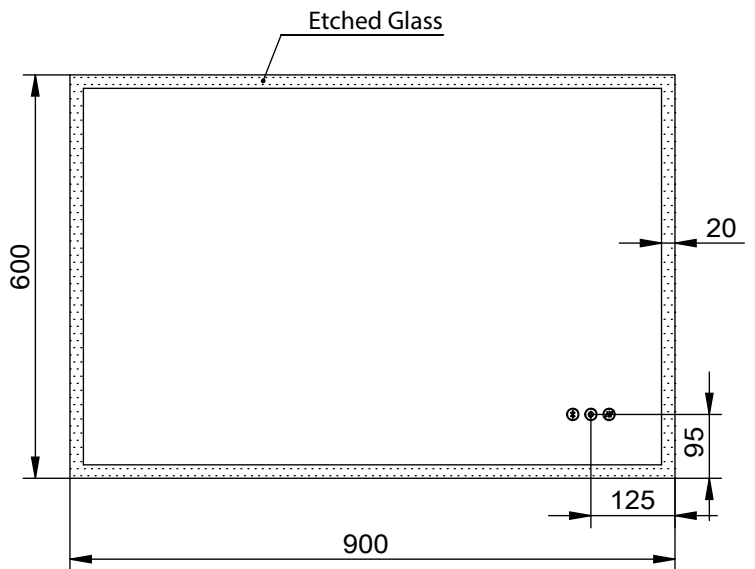

# KARA 900DB

K9060DB

Size (mm):	
Width	900
Height	600
Depth	59

Orientation:	
Horizontal / Vertical	

Features	
LED Lighting	✓
Demister with 1 Hour Auto Cut-off	✓
Bluetooth Speakers	✓
Adjustable Light Colour	✓
Copper Free Mirror	✓