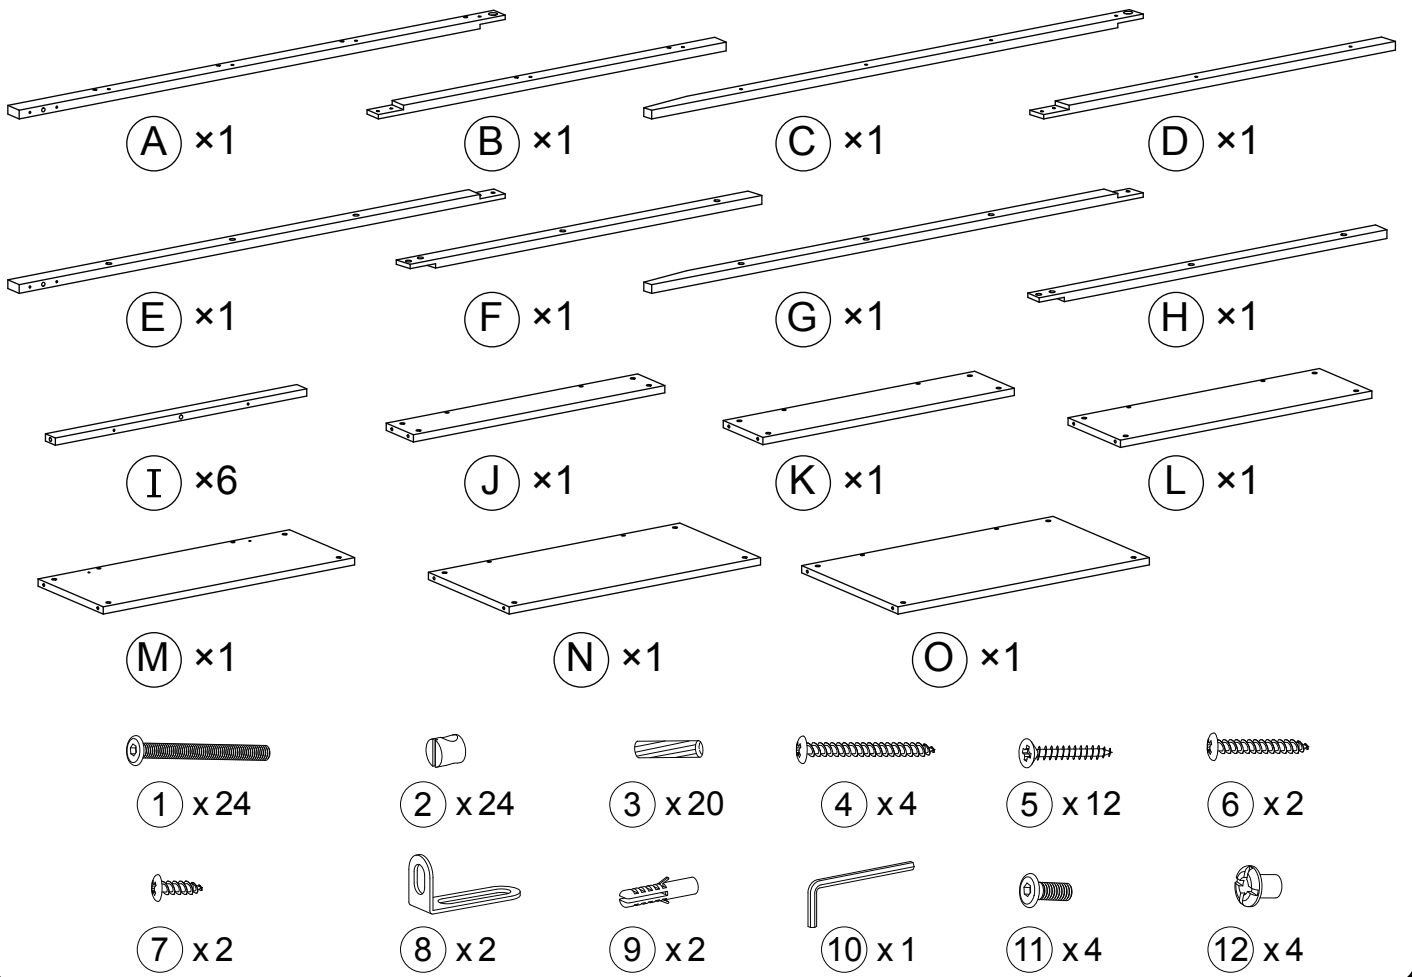

ASSEMBLY INSTRUCTIONS

BLACK LADDER SHELF - 6 SHELVES

1

2

① x 5

② x 5

③ x 5

⑩ x 1

3

① x 1

② x 1

③ x 1

⑩ x 1

⑪ x 1

⑫ x 1

4

③ x 1

④ x 2

5

① x 3

② x 3

⑩ x 1

6

① x 3

12

6 x2

9 x2

Wall

drilling hole