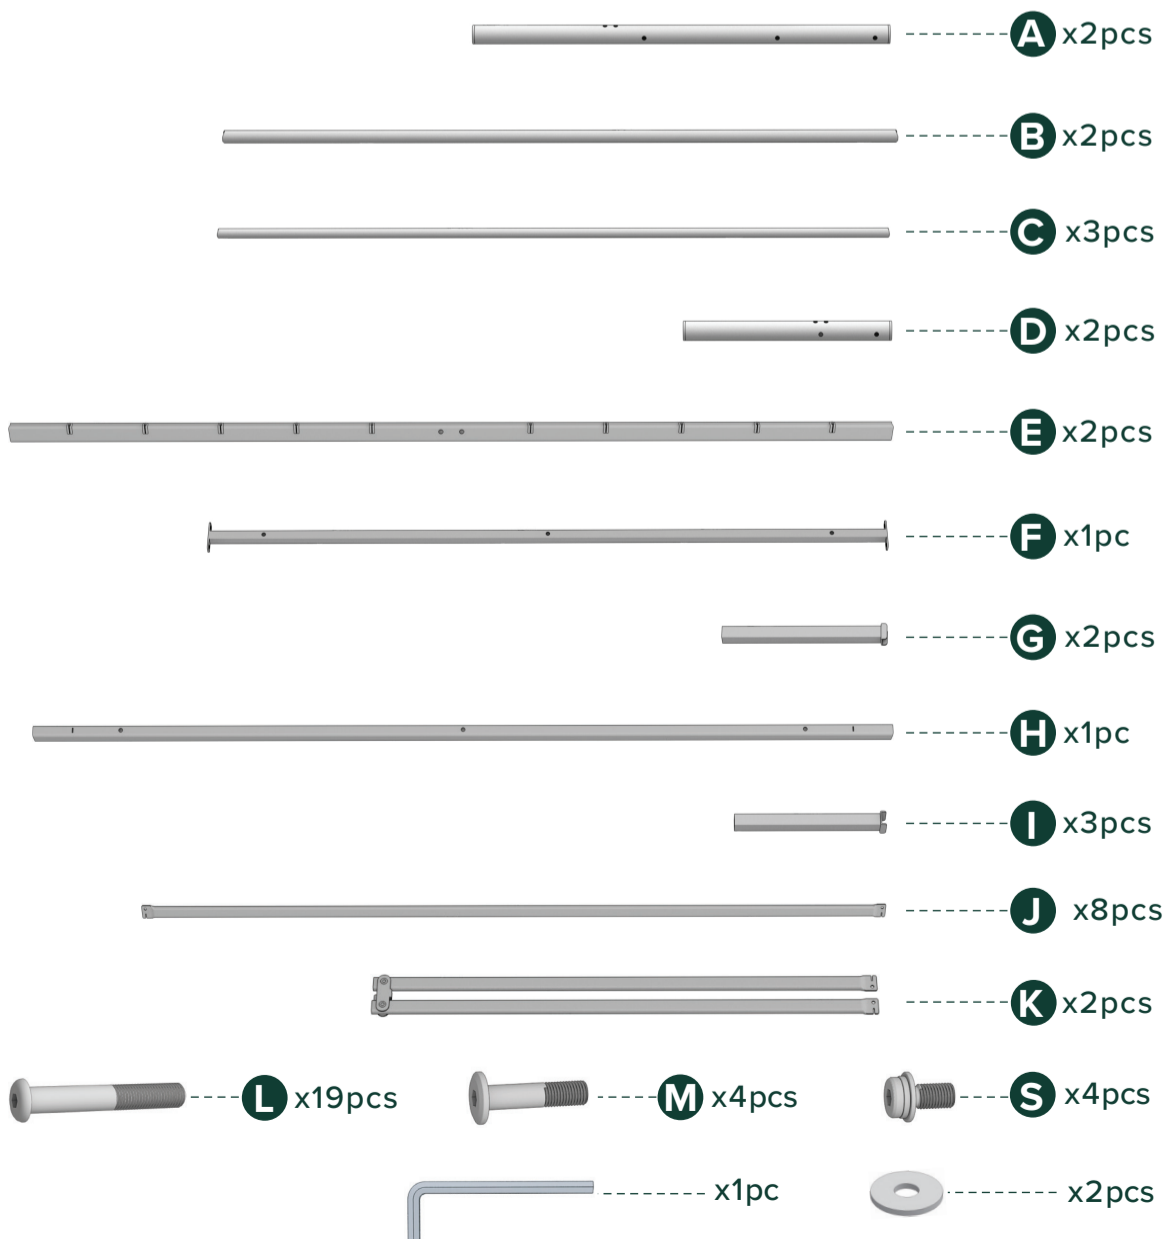

Easy as 1-2-3 Assembly Instruction

Numbers must Match for Secure Assembly

QLPBHF-2

Components

THIS PRODUCT REQUIRES ADULT ASSEMBLY

If any part is missing or if you have any questions regarding the product, please call our customer service team or send us an email and have this assembly manual open to the components list ready to provide the model name and component number.

1

2

3

4

5

6

7

8

9

10

11

12

13