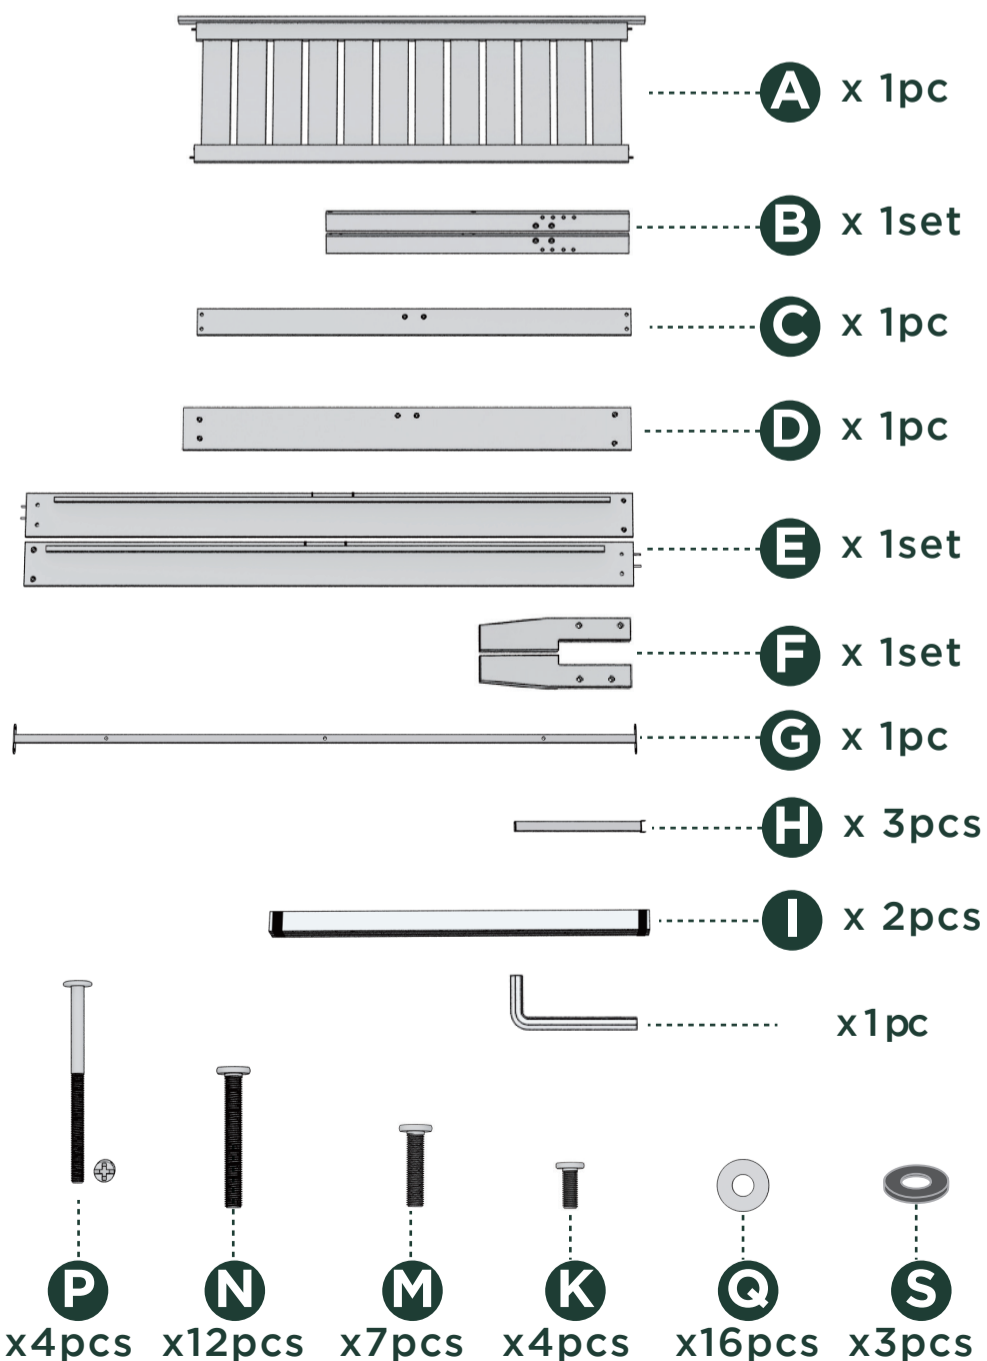

Numbering System

Easy assembly by following 1,2,3...

AU-PWPBBHO-12-Q/K

Components

THIS PRODUCT REQUIRES ADULT ASSEMBLY

If any part is missing or if you have any questions regarding the product, please call our customer service team or send us an email and have this assembly manual open to the components list ready to provide the model name and component number.

Easy as 1 2 3

Assembly Instruction

Numbers must Match for Secure Assembly

1 2 3 ... 10

1

2

3

4

5

6

7

8