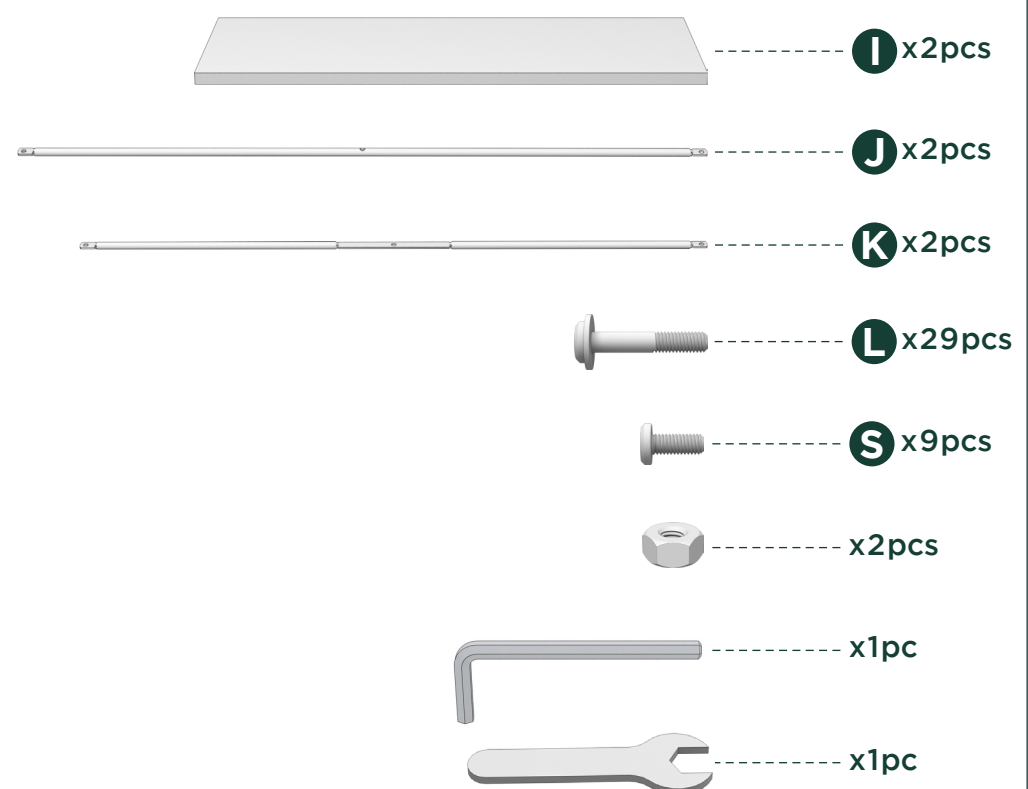

Easy as 1-2-3 Assembly Instruction

Numbers must Match for Secure Assembly

UDDDSZC-40&47

Components

THIS PRODUCT REQUIRES ADULT ASSEMBLY

If any part is missing or if you have any questions regarding the product, please call our customer service team or send us an email and have this assembly manual open to the components list ready to provide the model name and component number.

1

2

3

4

5

6

7

8