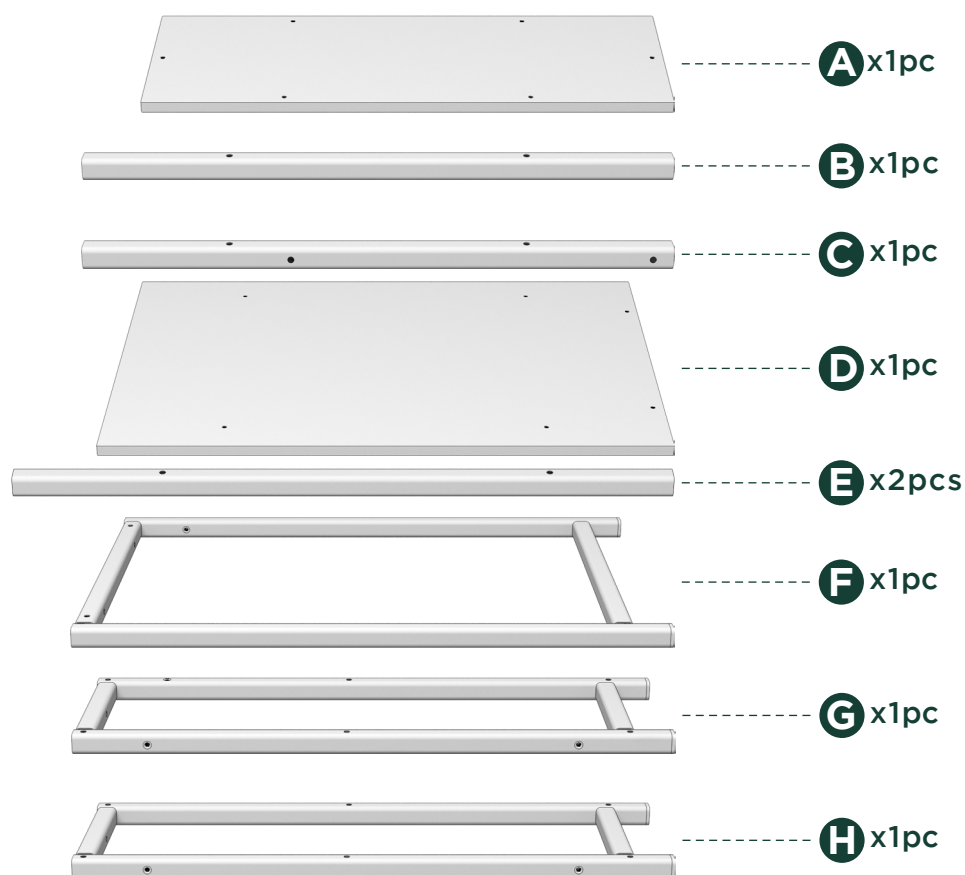

Easy as 1-2-3 Assembly Instruction

Numbers must Match for Secure Assembly

UDDDSZC-40&47

Components

THIS PRODUCT REQUIRES ADULT ASSEMBLY

If any part is missing or if you have any questions regarding the product, please call our customer service team or send us an email and have this assembly manual open to the components list ready to provide the model name and component number.

1

2

3

4

5

6

7

8

9

10

11

12

13

14

15

16