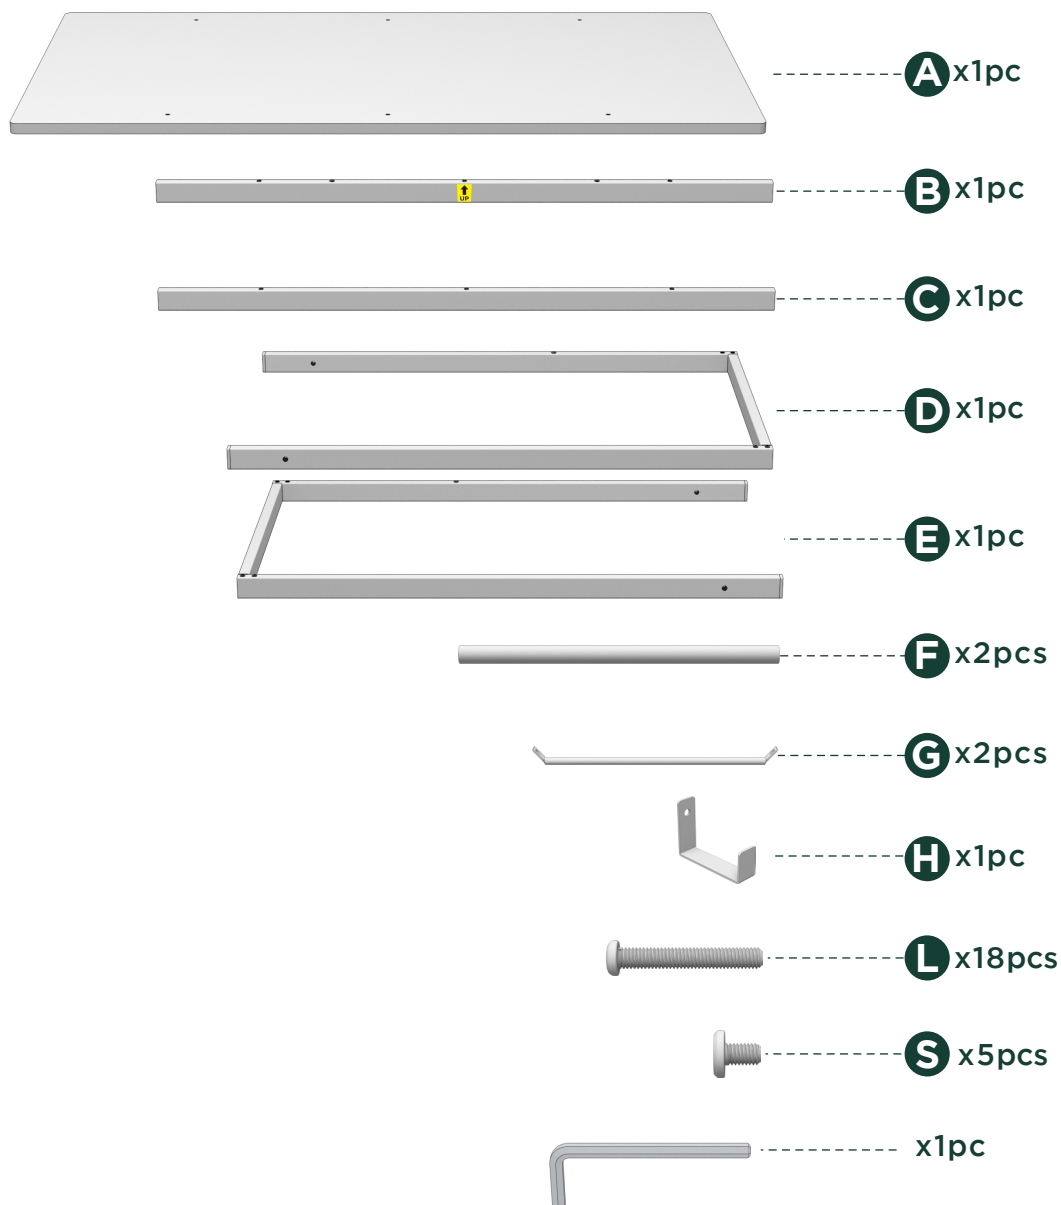

Easy as 1-2-3 Assembly Instruction

Numbers must Match for Secure Assembly

UDASD2ZC-40

Components

THIS PRODUCT REQUIRES ADULT ASSEMBLY

If any part is missing or if you have any questions regarding the product, please call our customer service team or send us an email and have this assembly manual open to the components list ready to provide the model name and component number.

1

2

3

4

5

6

7

8