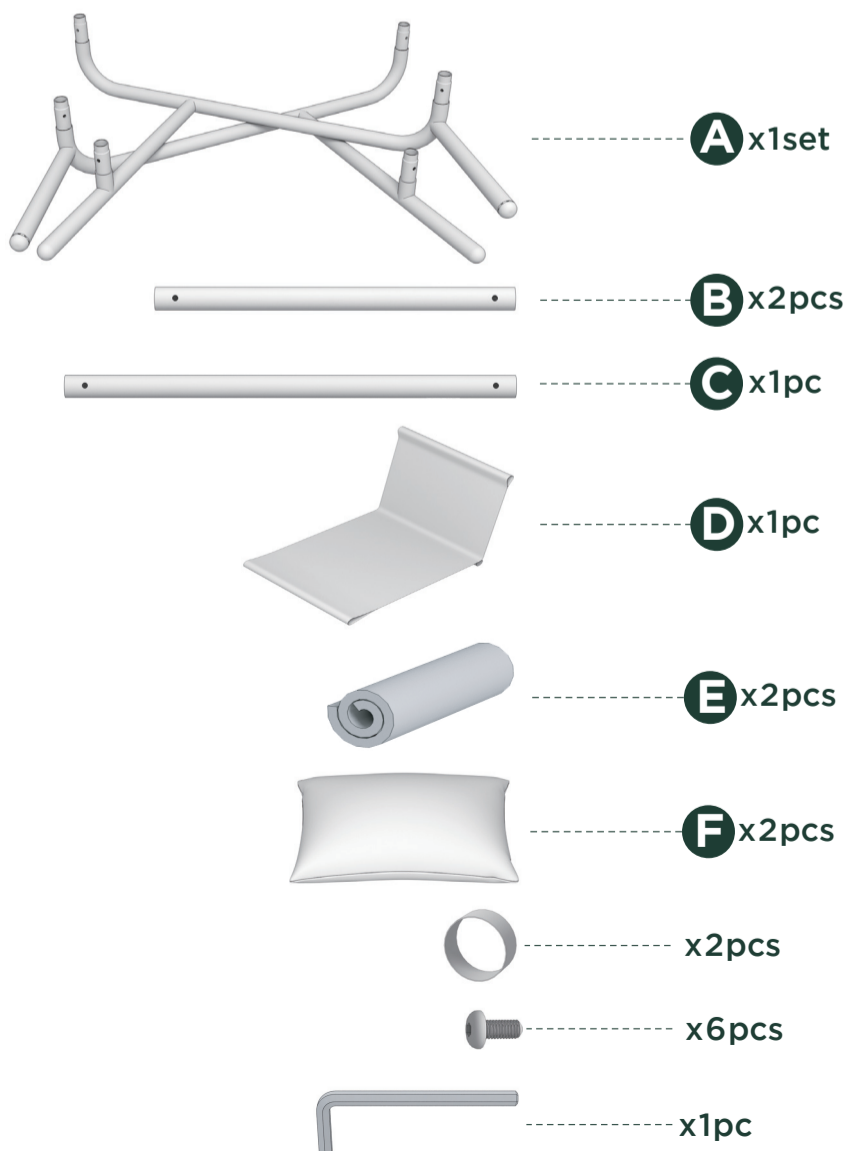

Easy as 1-2-3 Assembly Instruction

Numbers must Match for Secure Assembly

USHSL2-31

Components ▾

THIS PRODUCT REQUIRES ADULT ASSEMBLY

If any part is missing or if you have any questions regarding the product, please call our customer service team or send us an email and have this assembly manual open to the components list ready to provide the model name and component number.

1**2****3****4****5****6****7****8**