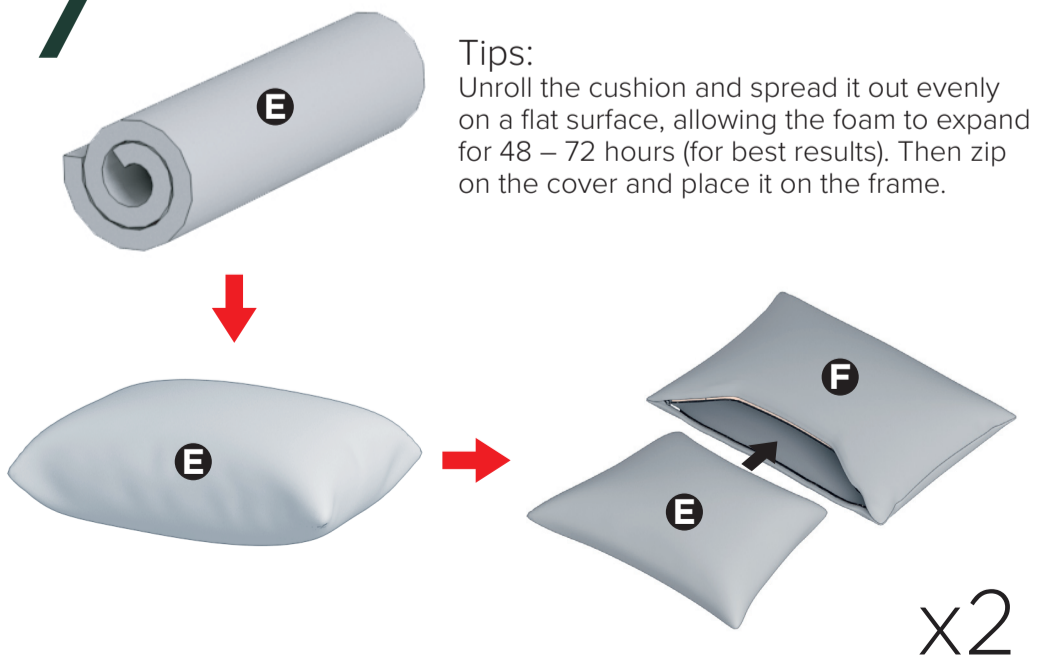

Easy as 1-2-3 Assembly Instruction

Numbers must Match for Secure Assembly

USHSL2-31

Components ▾

THIS PRODUCT REQUIRES ADULT ASSEMBLY

If any part is missing or if you have any questions regarding the product, please call our customer service team or send us an email and have this assembly manual open to the components list ready to provide the model name and component number.

1**2****3****4****5****6****7****8**