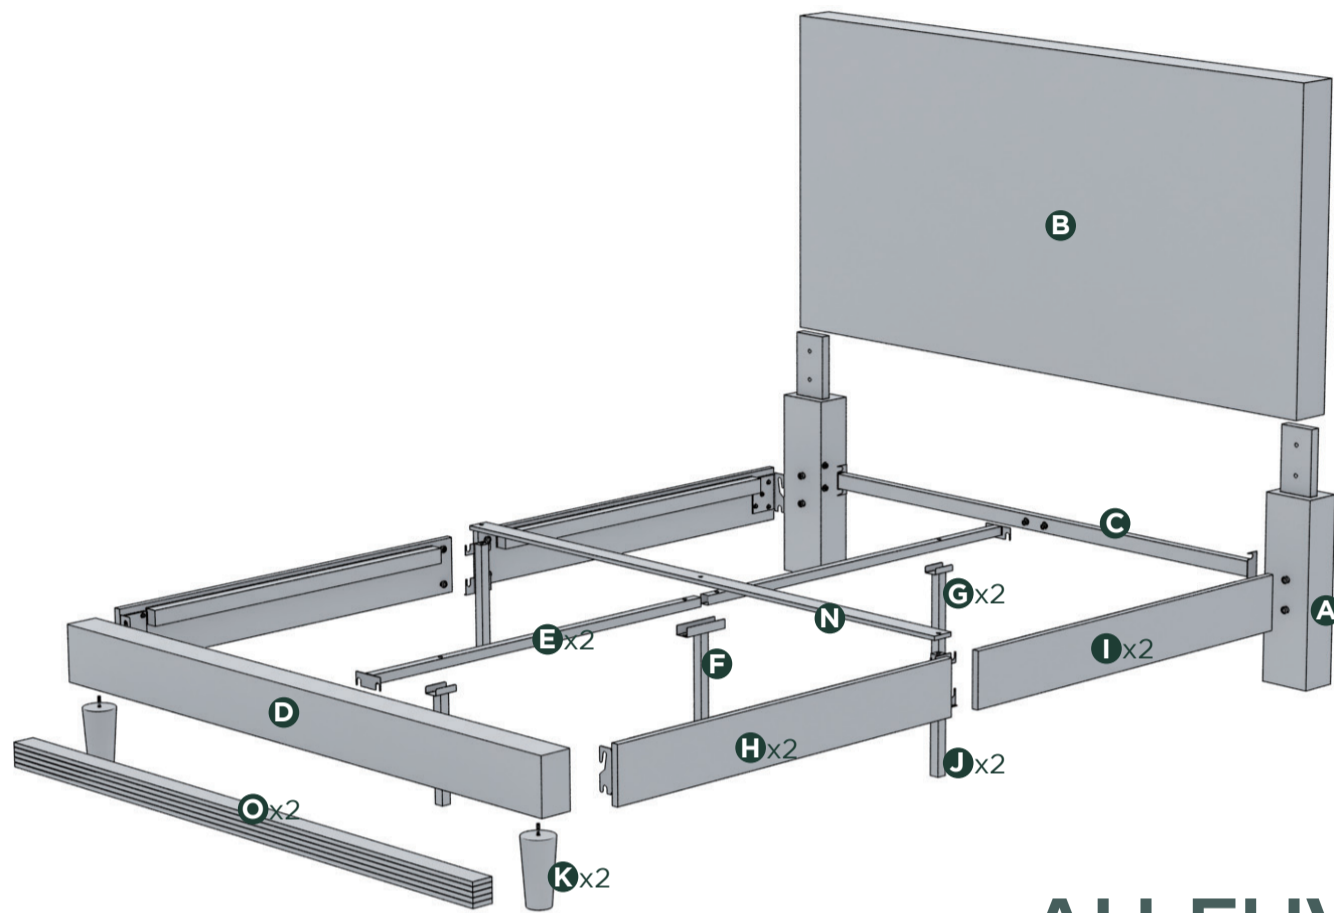

Easy as 1-2-3 Assembly Instruction

Numbers must Match for Secure Assembly

AU-FHVP-LG-Q

Components

THIS PRODUCT REQUIRES ADULT ASSEMBLY

If any part is missing or if you have any questions regarding the product, please call our customer service team or send us an email and have this assembly manual open to the components list ready to provide the model name and component number.

1

Fully tighten screws once side rails are in place.

2

3

4

5

6

7