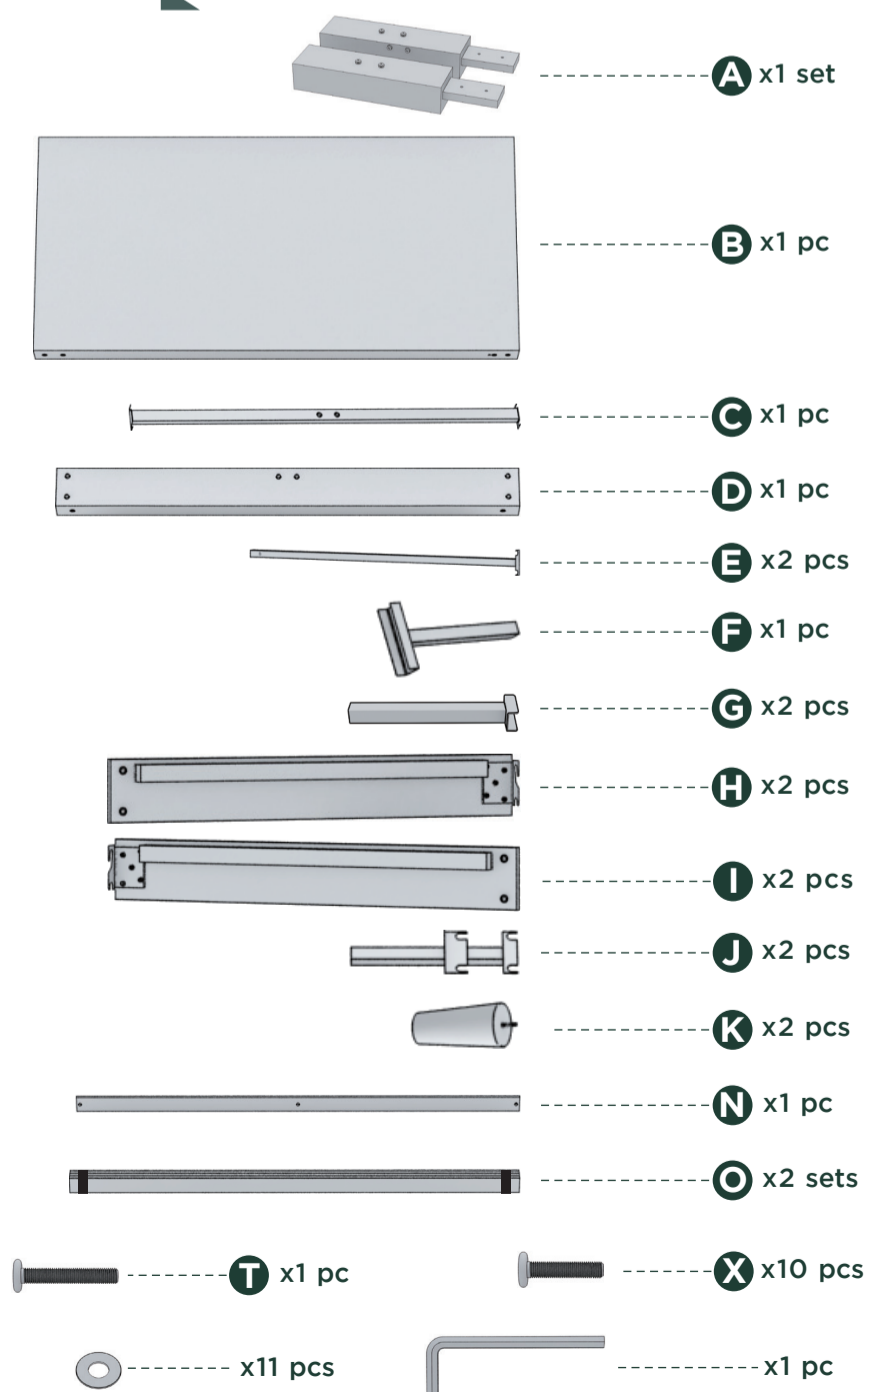

Easy as 1-2-3 Assembly Instruction

Numbers must Match for Secure Assembly

AU-FHVP-LG-Q

Components

THIS PRODUCT REQUIRES ADULT ASSEMBLY

If any part is missing or if you have any questions regarding the product, please call our customer service team or send us an email and have this assembly manual open to the components list ready to provide the model name and component number.

1

Fully tighten screws once side rails are in place.

2

3

4

5

6

7

8

9

10