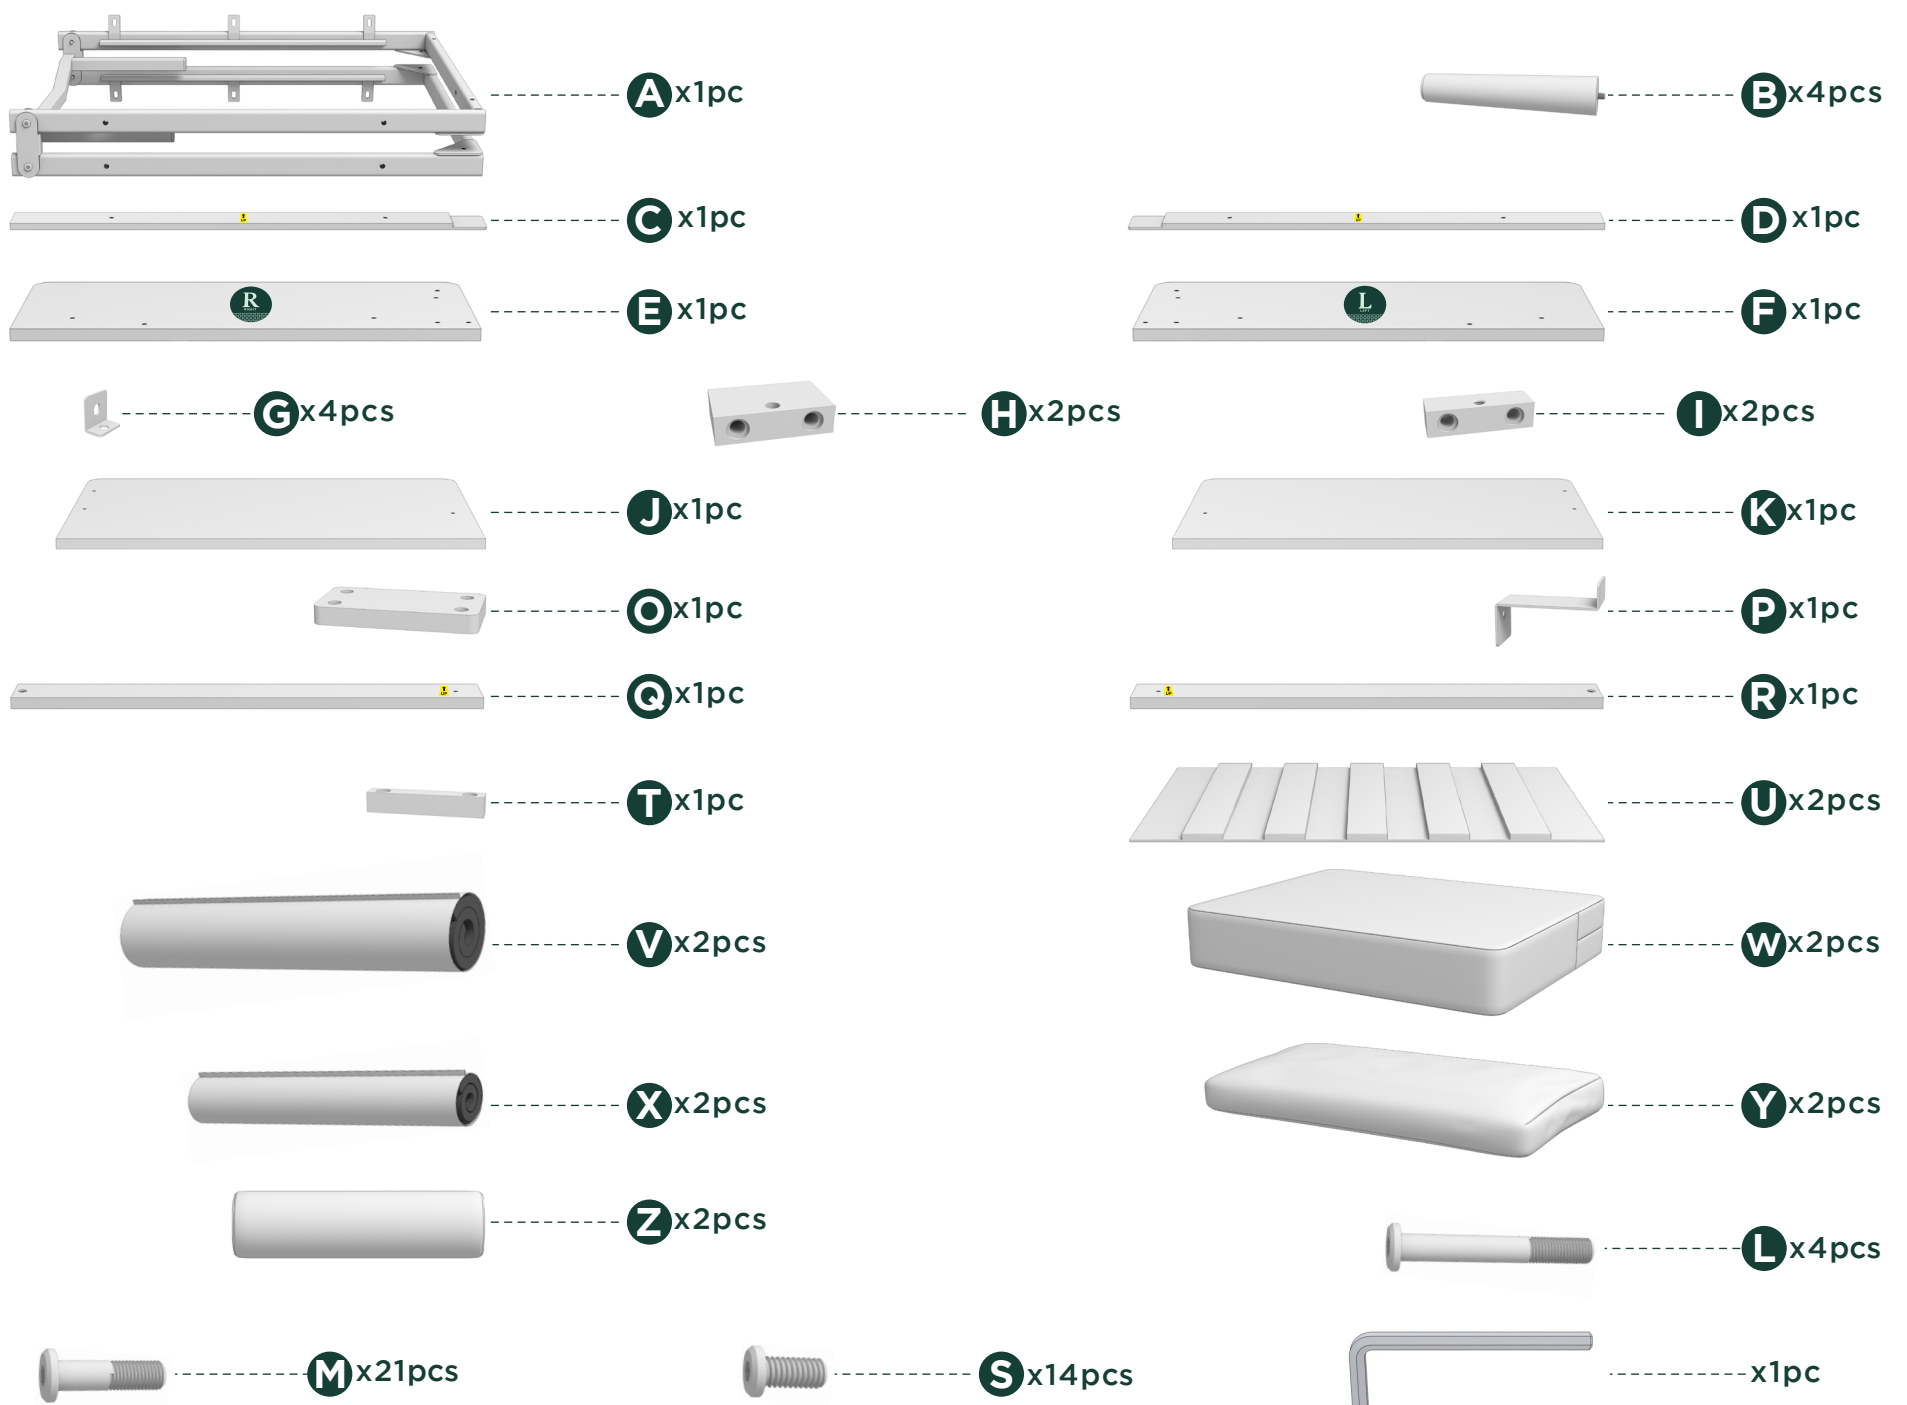

Easy as 1-2-3 Assembly Instruction

Numbers must Match for Secure Assembly

USSTD3ZC-68L

Components

1

2

3

4

5

6

7

8

9

10

11

12

13

14

15

16

17

18

19

THIS PRODUCT REQUIRES ADULT ASSEMBLY