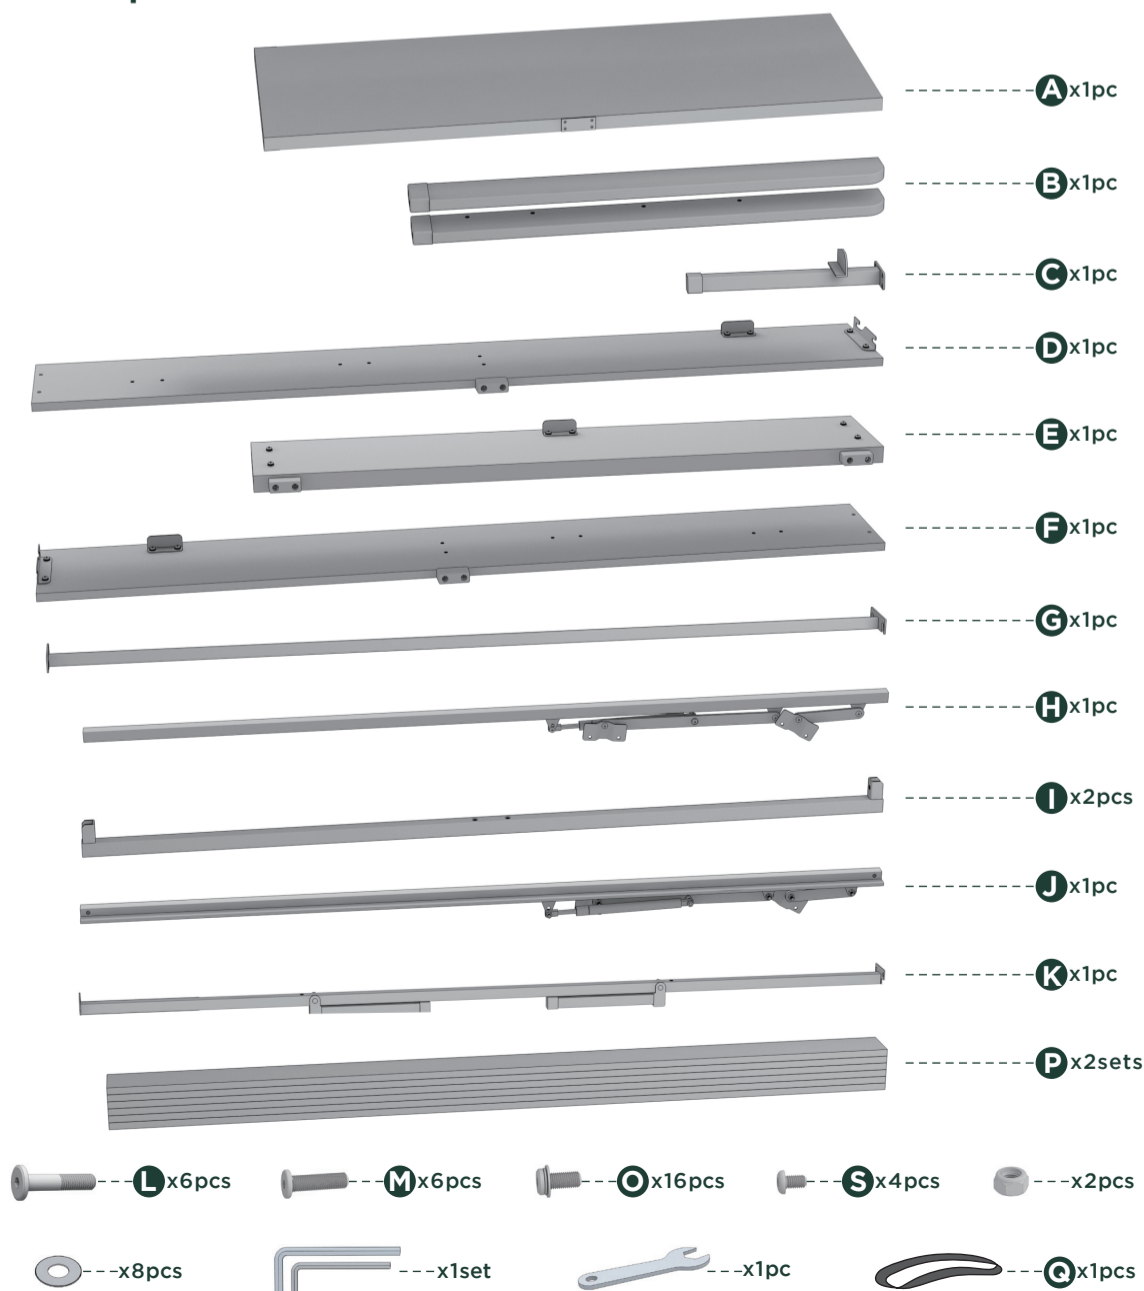

Easy as 1-2-3 Assembly Instruction

Numbers must Match for Secure Assembly

AU-FPPST1-12

Components

THIS PRODUCT REQUIRES ADULT ASSEMBLY

If any part is missing or if you have any questions regarding the product, please call our customer service team or send us an email and have this assembly manual open to the components list ready to provide the model name and component number.

1

2

3

4

5

6

7

8

17

18

19

20

21

22

23