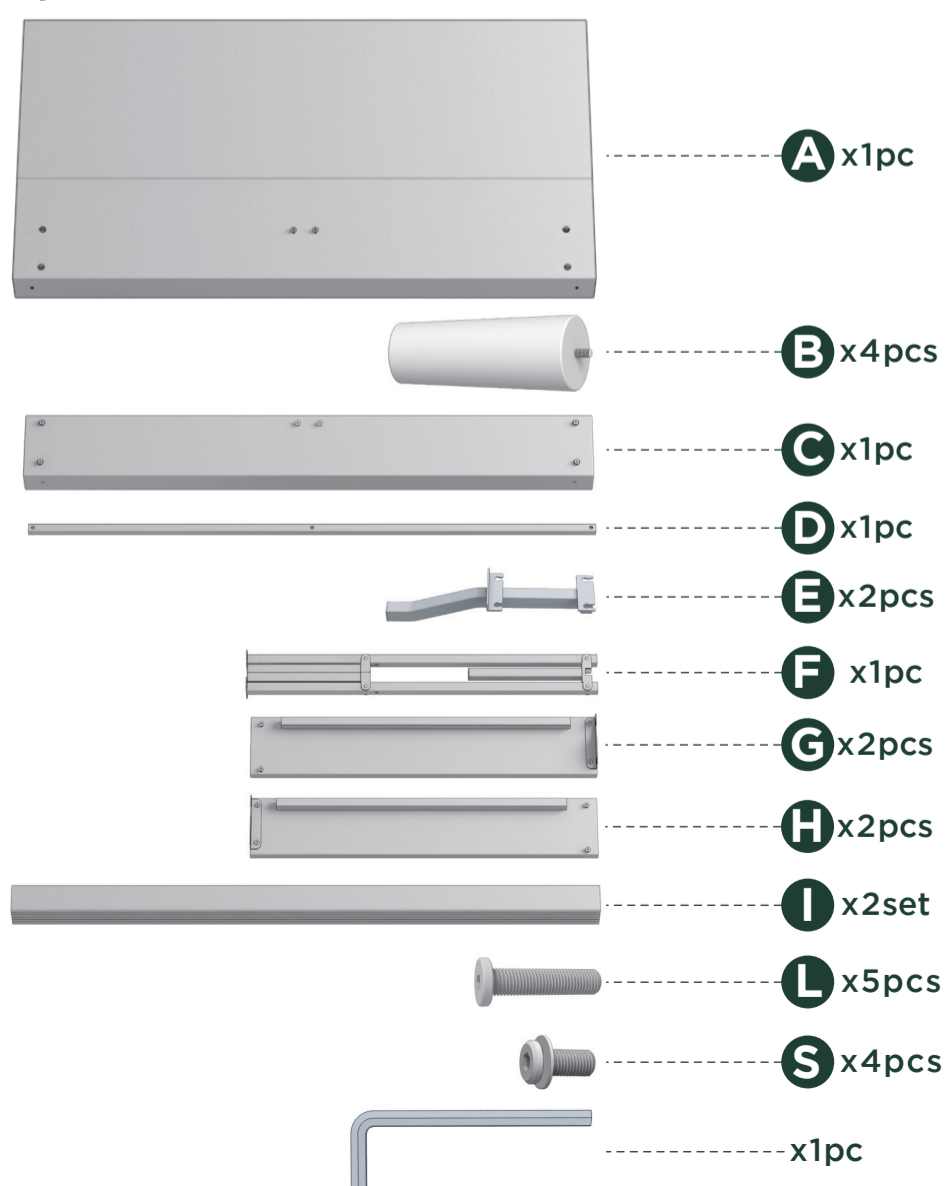

Easy as 1-2-3 Assembly Instruction

Numbers must Match for Secure Assembly

Platform Bed-2

Components

THIS PRODUCT REQUIRES ADULT ASSEMBLY

If any part is missing or if you have any questions regarding the product, please call our customer service team or send us an email and have this assembly manual open to the components list ready to provide the model name and component number.

1

2

3

4

5

6

7

8