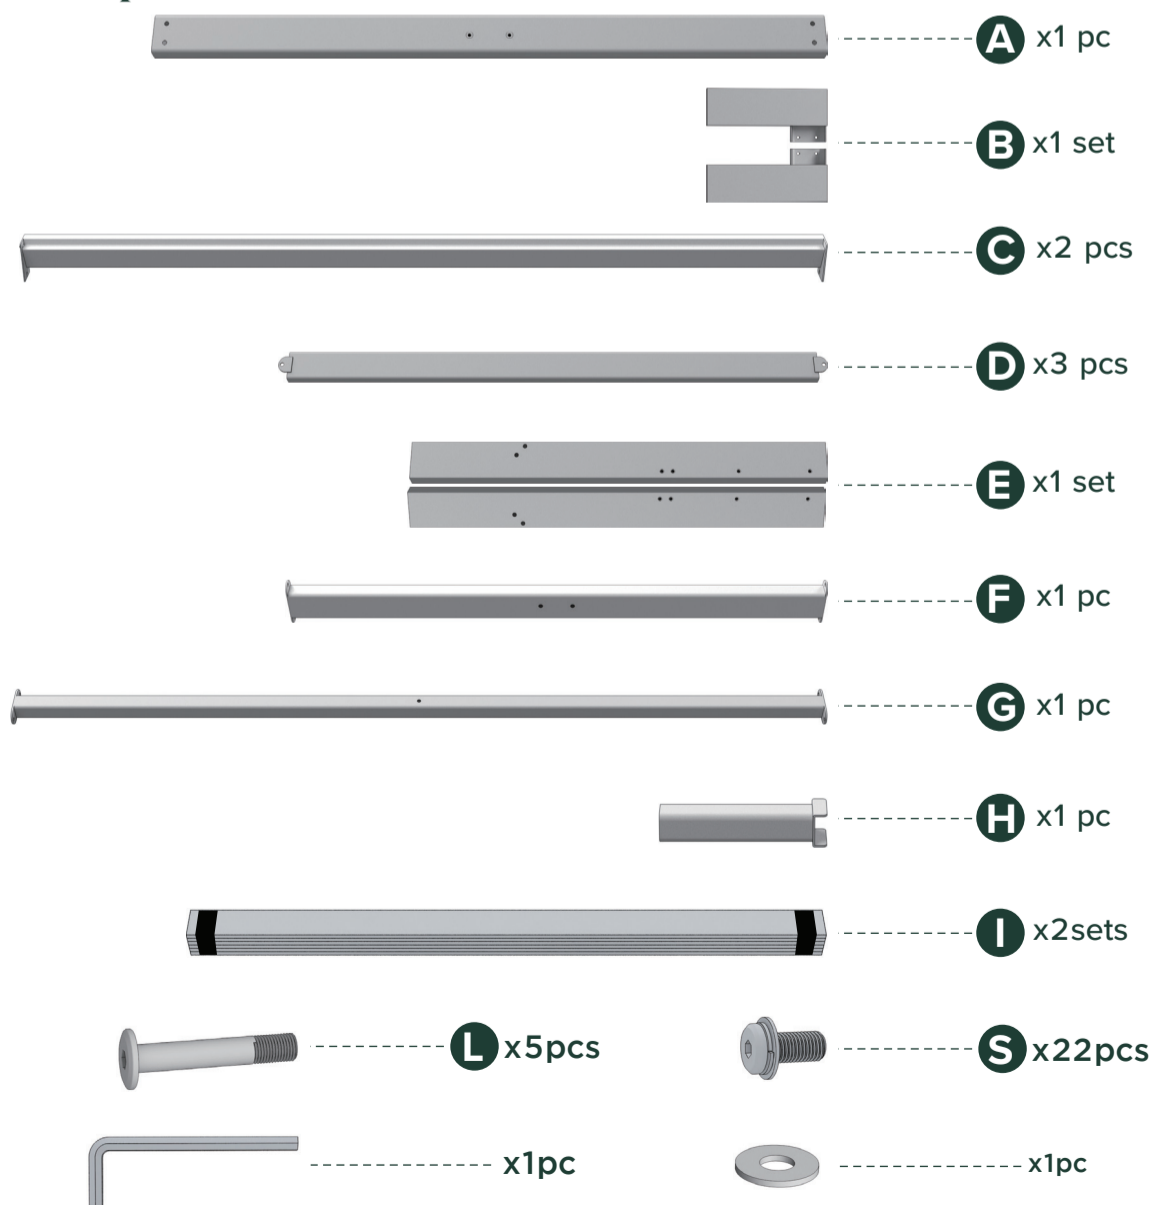

Easy as 1-2-3 Assembly Instruction

Numbers must Match for Secure Assembly

ASMPH-20-2

Components

THIS PRODUCT REQUIRES ADULT ASSEMBLY

If any part is missing or if you have any questions regarding the product, please call our customer service team or send us an email and have this assembly manual open to the components list ready to provide the model name and component number.

1

2

3

4

5

6

7

8

9

10

11