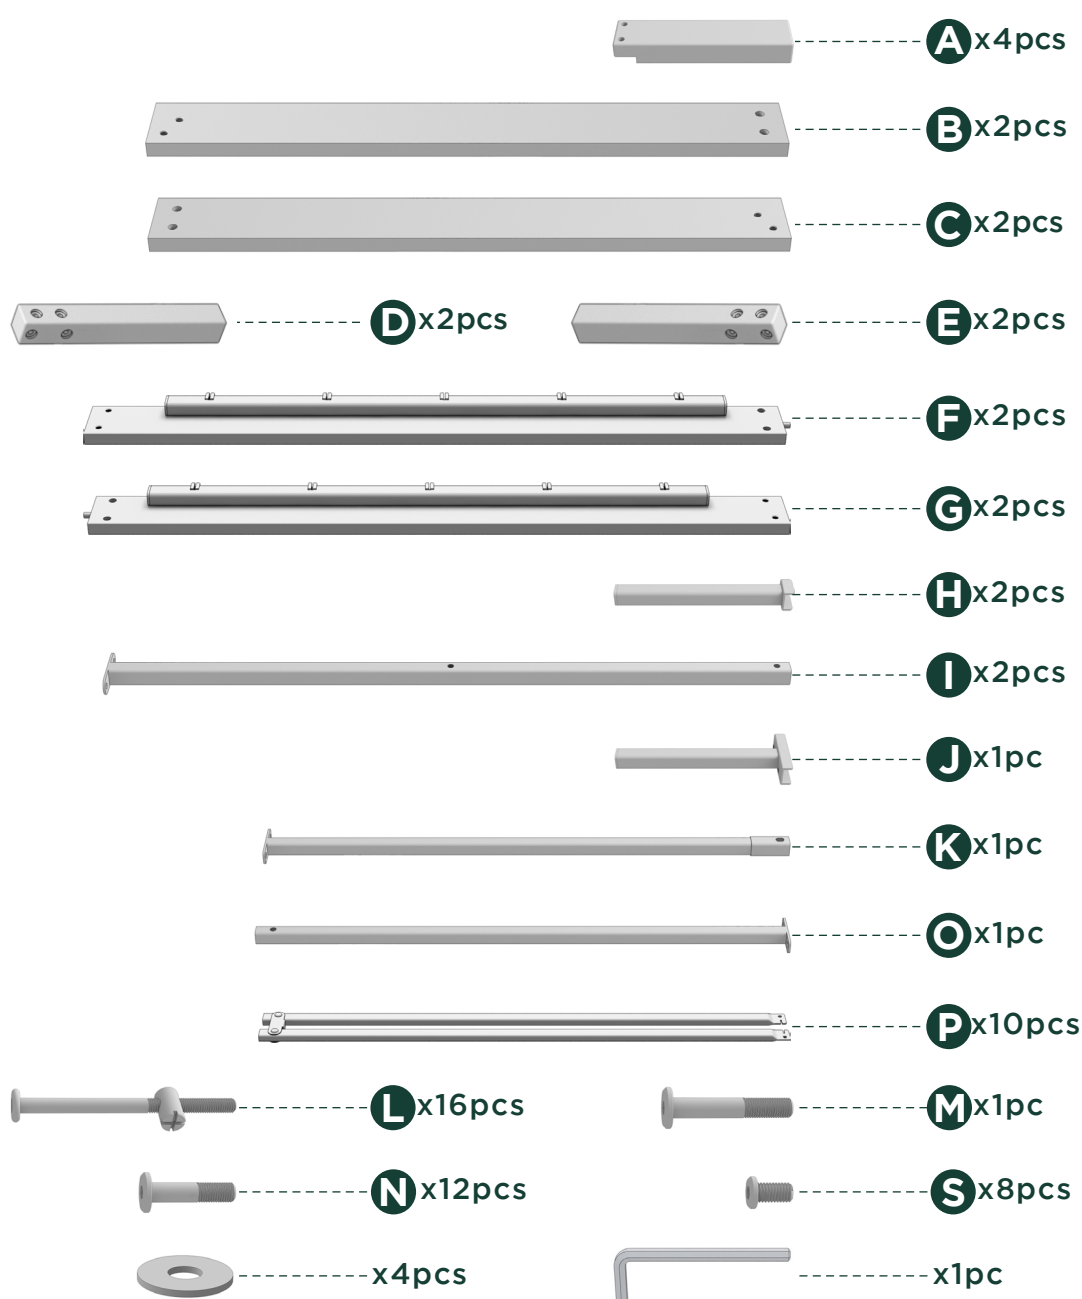

Easy as 1-2-3 Assembly Instruction

Numbers must Match for Secure Assembly

FBMMB2ZC-12-2

Components

THIS PRODUCT REQUIRES ADULT ASSEMBLY

If any part is missing or if you have any questions regarding the product, please call our customer service team or send us an email and have this assembly manual open to the components list ready to provide the model name and component number.

9

10

11

12

13

14