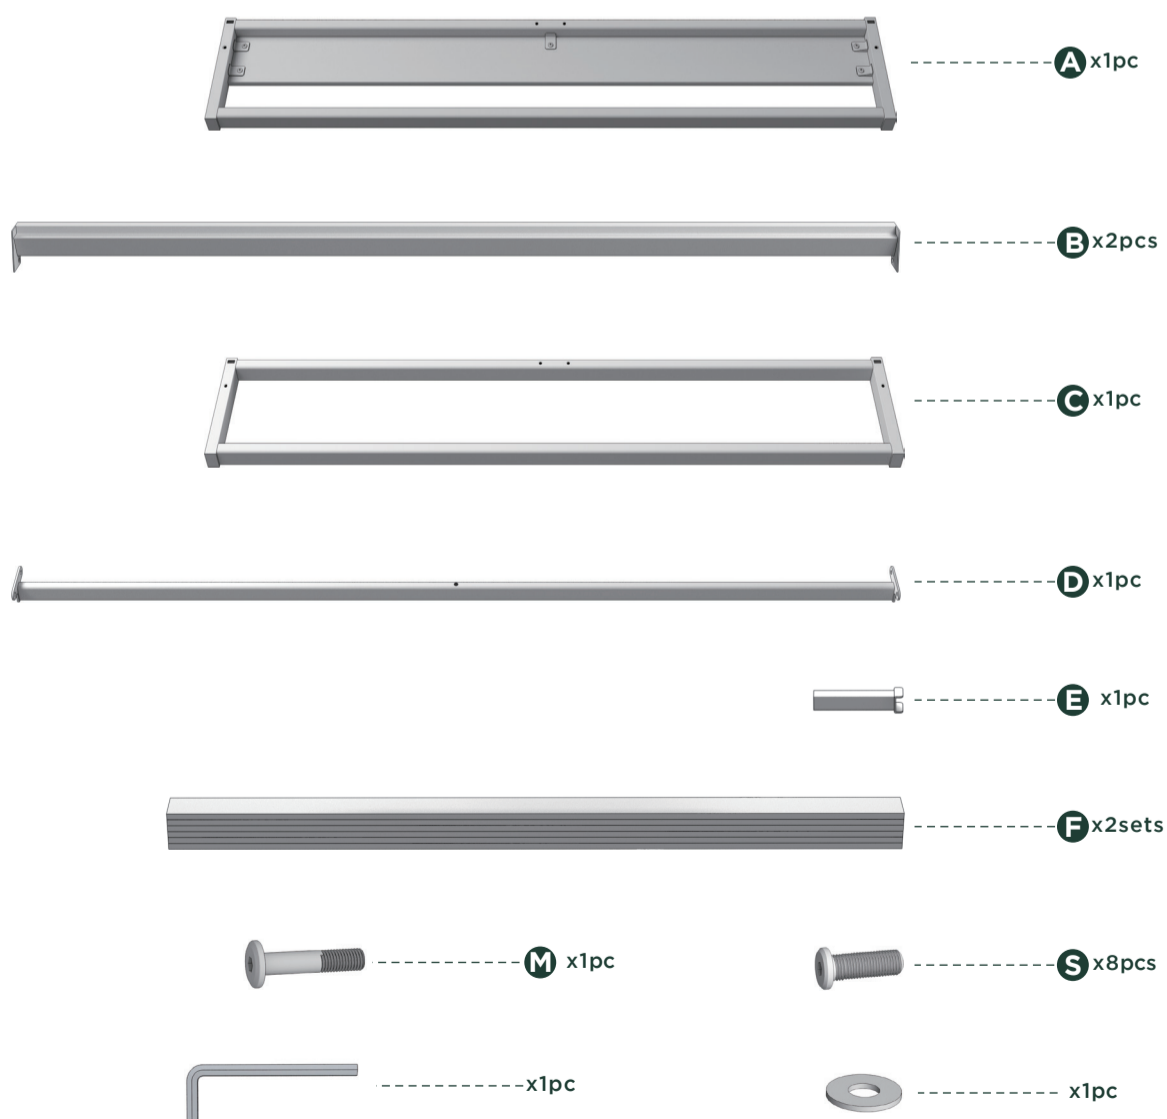

Easy as 1-2-3 Assembly Instruction

Numbers must Match for Secure Assembly

IRPF-2

Components

THIS PRODUCT REQUIRES ADULT ASSEMBLY

If any part is missing or if you have any questions regarding the product, please call our customer service team or send us an email and have this assembly manual open to the components list ready to provide the model name and component number.

1**2****3****4****5****6****7****8**